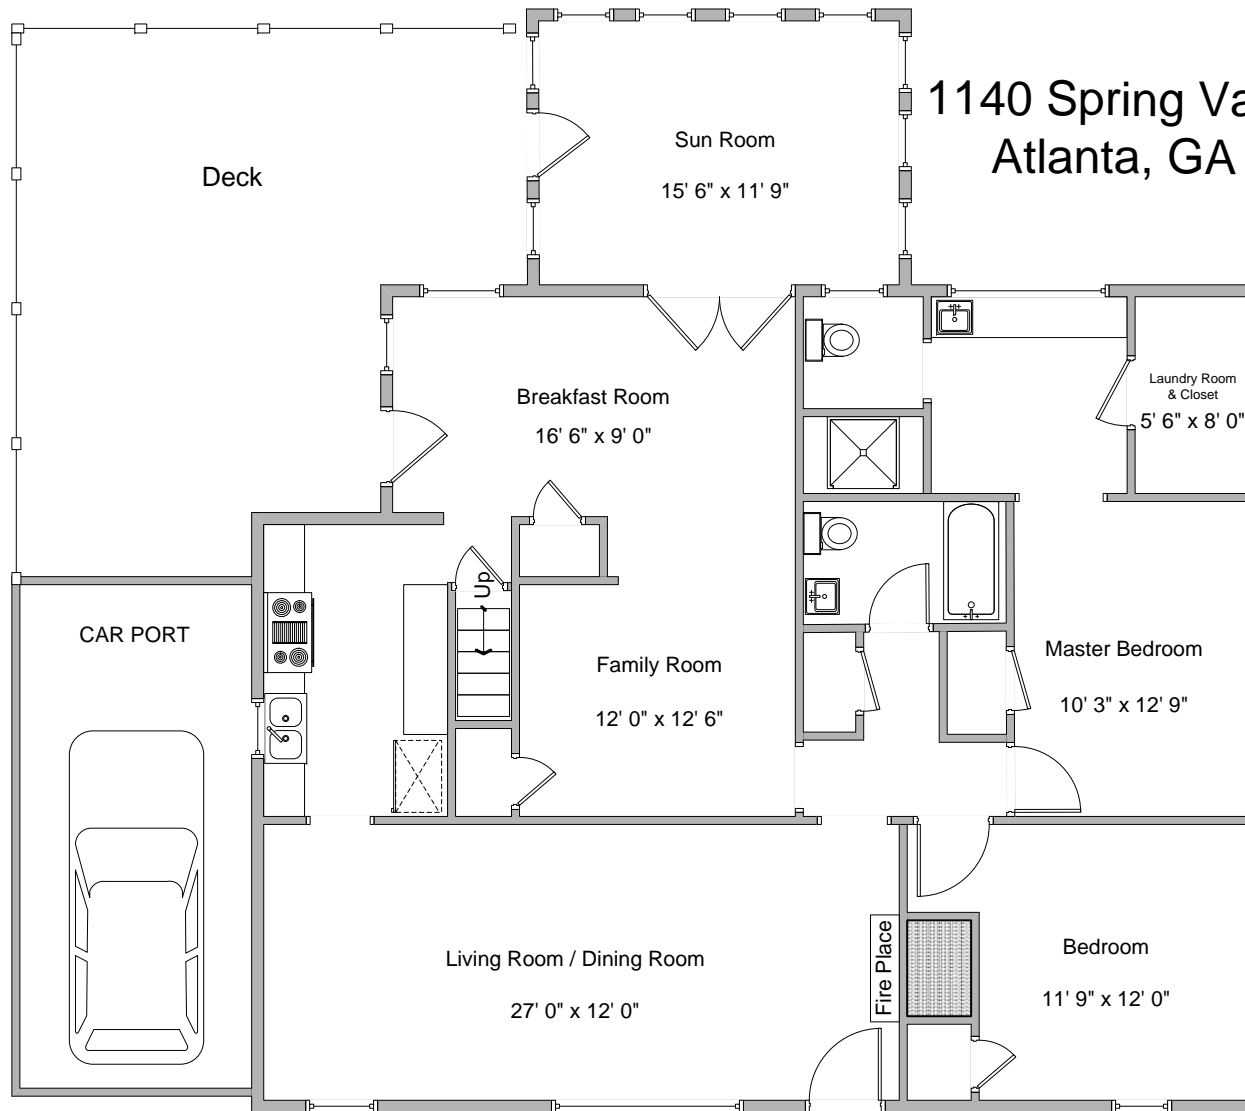

1140 Spring Valley Lane  
Atlanta, GA 30306

**Alan Hanratty**  
Re/Max Metro Atlanta Cityside  
1189 S. Ponce de Leon Avenue  
Atlanta, GA 30306  
404.876.0000  
Alan@AlanHanratty.com

All dimensions are approximate  
Copyright © 2012 Alanhanratty.com