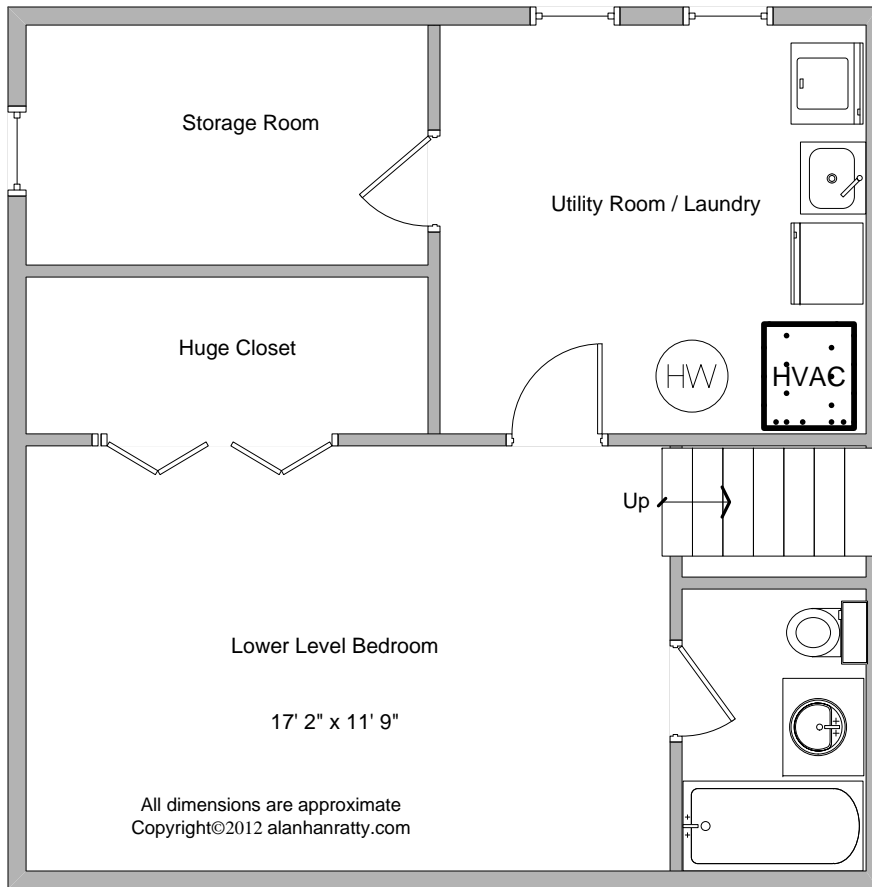

Alan Hanratty
404.876.0000
 Re/Max Metro Atlanta Cityside
 1189 S. Ponce de Leon Ave,
 Atlanta, GA 30306

745 Lakestone Court, Roswell, GA 30076

Level 1. Lower Bedroom Level & Utility Area / Storage

Level 4. Upper Bedroom Level