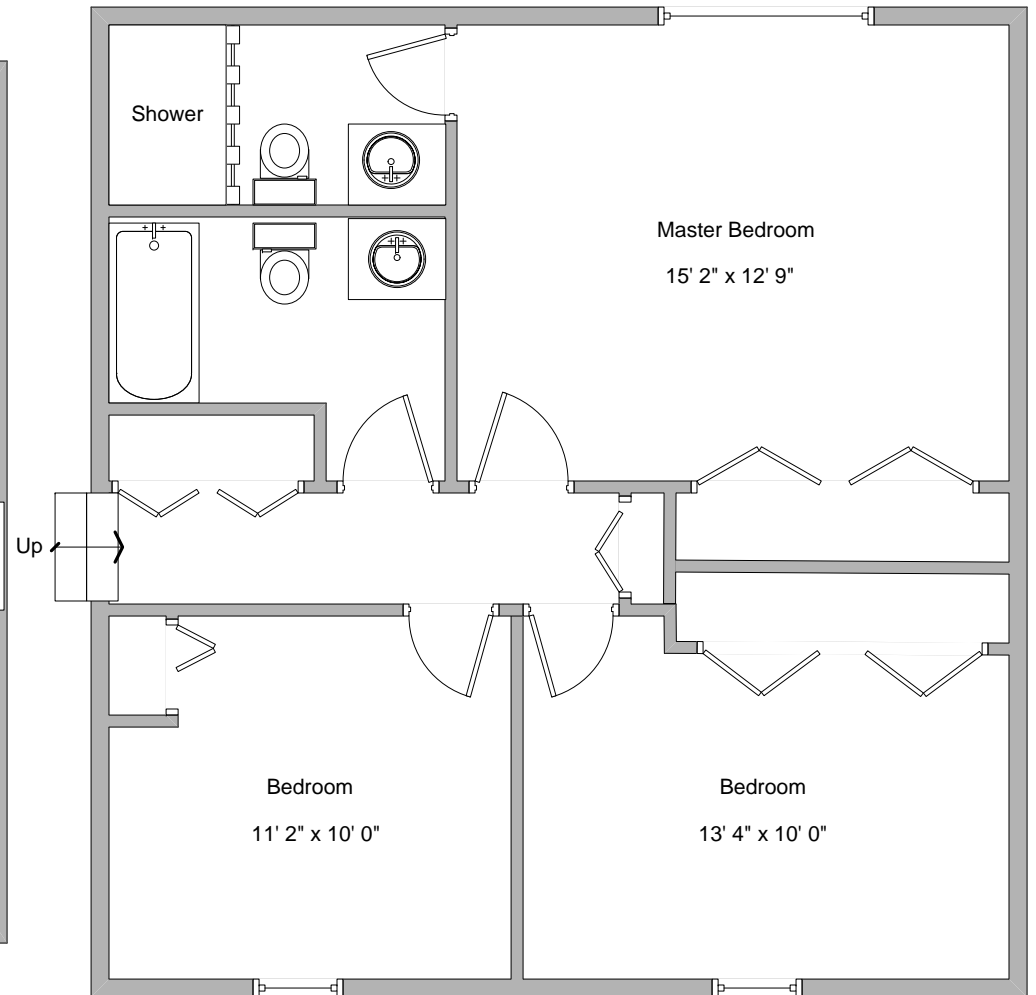

Alan Hanratty
404.876.0000
 Re/Max Metro Atlanta Cityside
 1189 S. Ponce de Leon Ave,
 Atlanta, GA 30306

745 Lakestone Court, Roswell, GA 30076

Level 1. Lower Bedroom Level & Utility Area / Storage

Level 4. Upper Bedroom Level