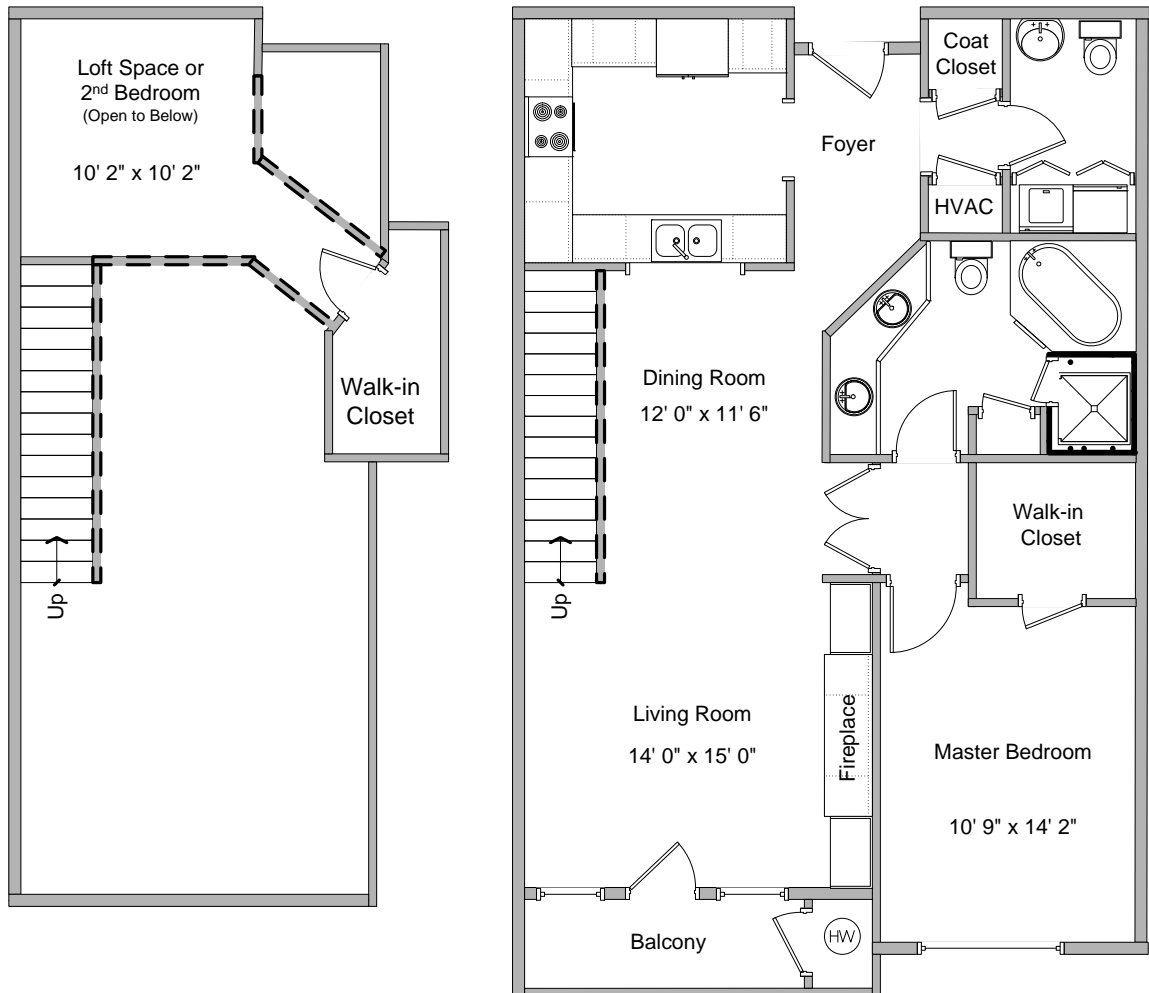

Alan Hanratty
404.876.0000
Re/Max Metro Atlanta Cityside
1189 S. Ponce de Leon Ave,
Atlanta, GA 30306

Hillside at Lenox
3275 Lenox Road
Atlanta, GA 30324

All dimensions are approximate
Copyright©2012 alanhanratty.com

Penthouse Unit #404
Approx 1,157 Square Feet