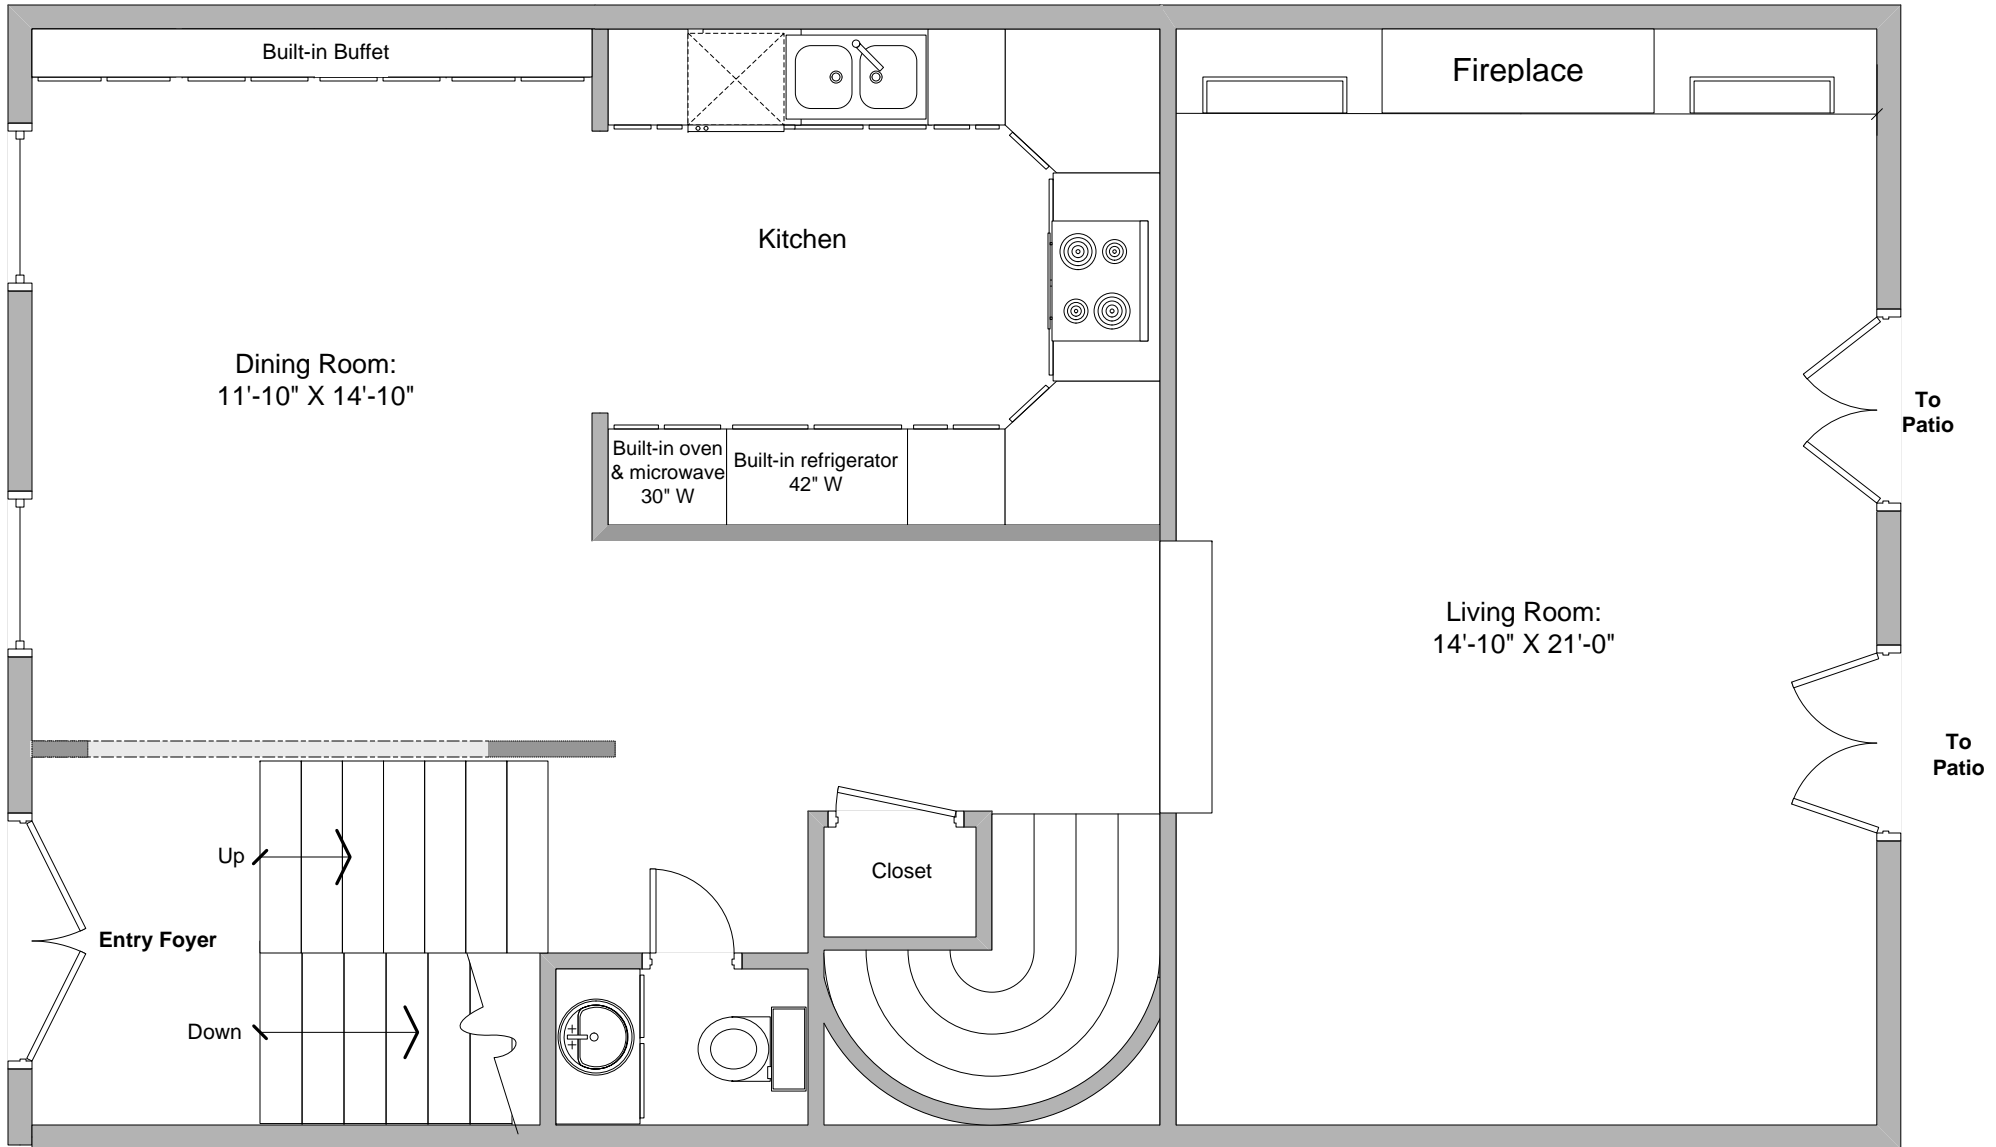

**Westchester Square
238 15th Street, House 18
Atlanta, GA 30309**

All dimensions are approximate
Copyright©2012 alanhanratty.com

**Westchester Square
238 15th Street, House 18
Atlanta, GA 30309**

All dimensions are approximate
Copyright©2012 alanhanratty.com

Approximate Interior Foot Print 24 X 39

Westchester Square
238 15th Street, House 18
Atlanta, GA 30309

All dimensions are approximate
Copyright©2012 alanhanratty.com