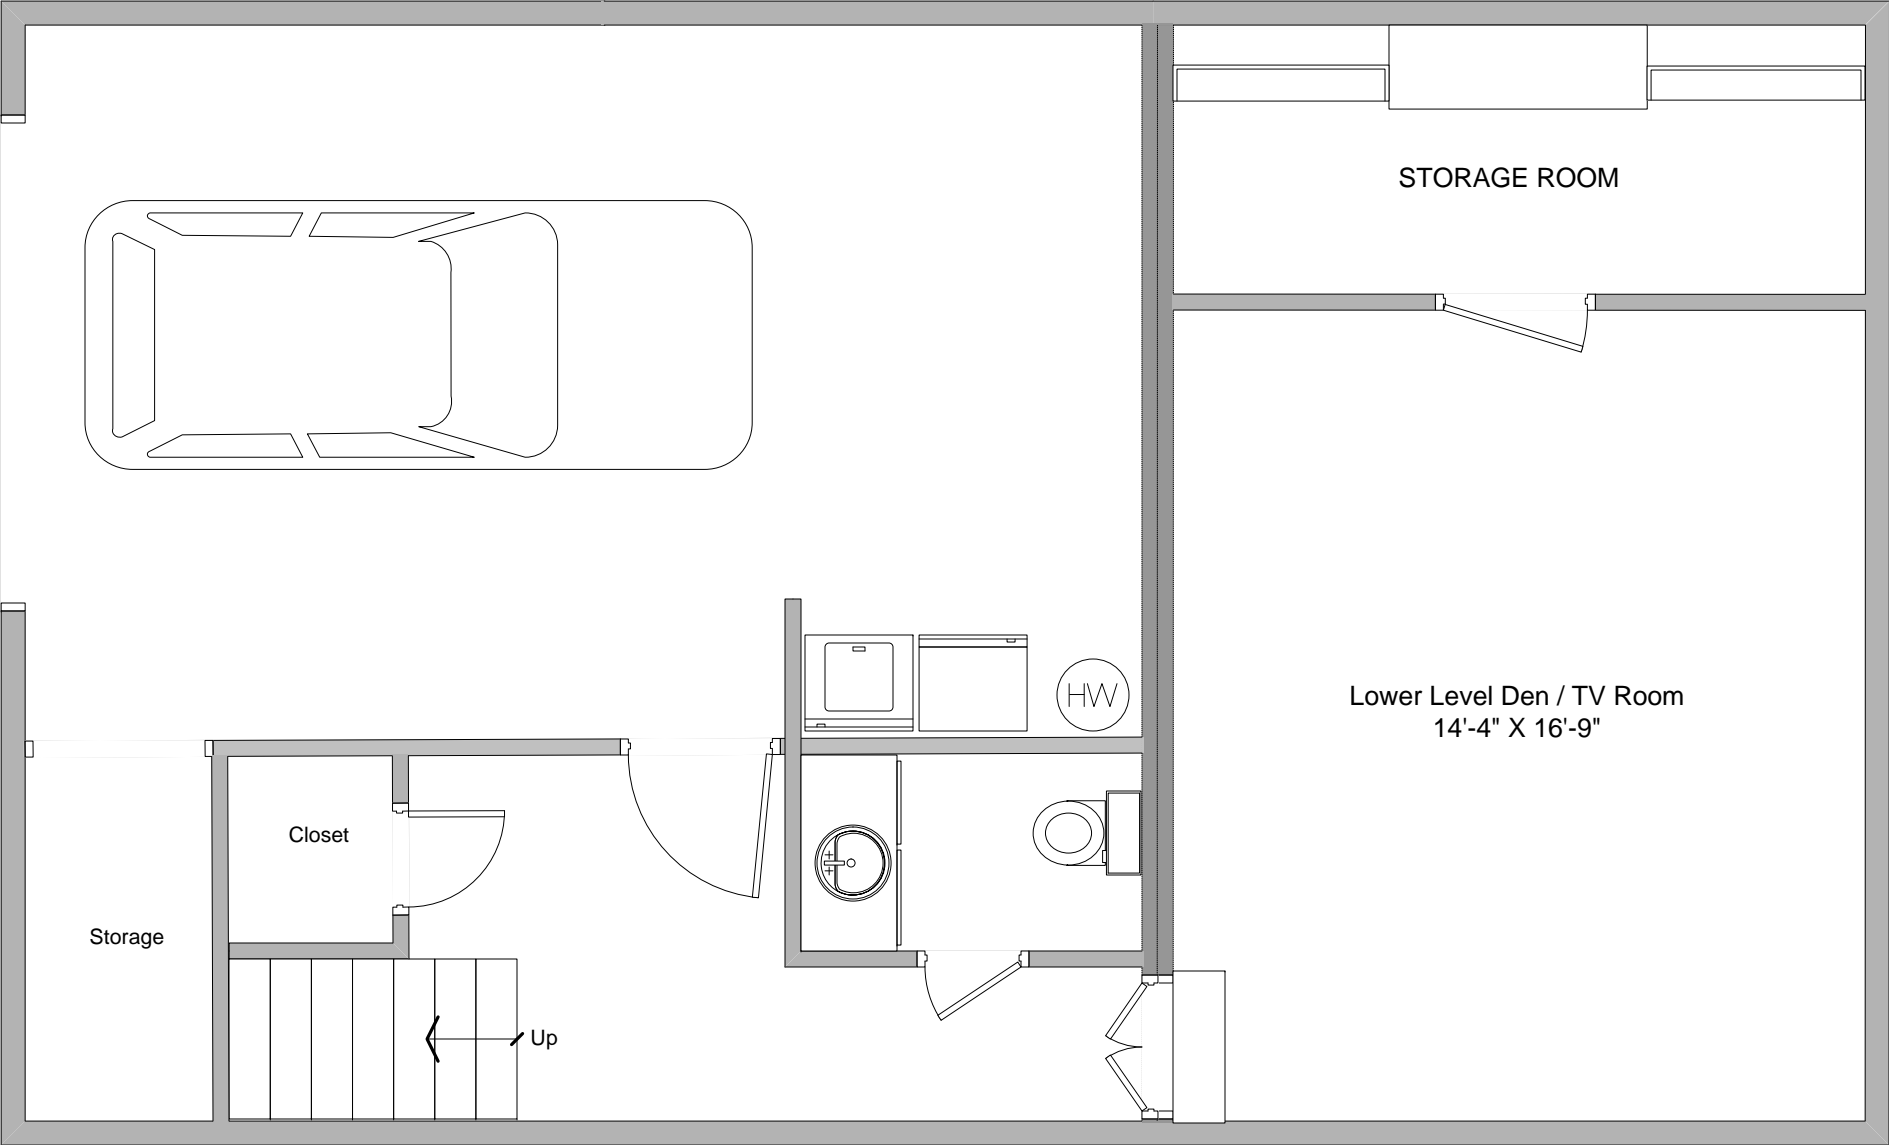

**Westchester Square
238 15th Street, House 18
Atlanta, GA 30309**

All dimensions are approximate
Copyright©2012 alanhanratty.com

**Westchester Square
238 15th Street, House 18
Atlanta, GA 30309**

All dimensions are approximate
Copyright©2012 alanhanratty.com

Approximate Interior Foot Print 24 X 39

Westchester Square
238 15th Street, House 18
Atlanta, GA 30309

All dimensions are approximate
Copyright©2012 alanhanratty.com