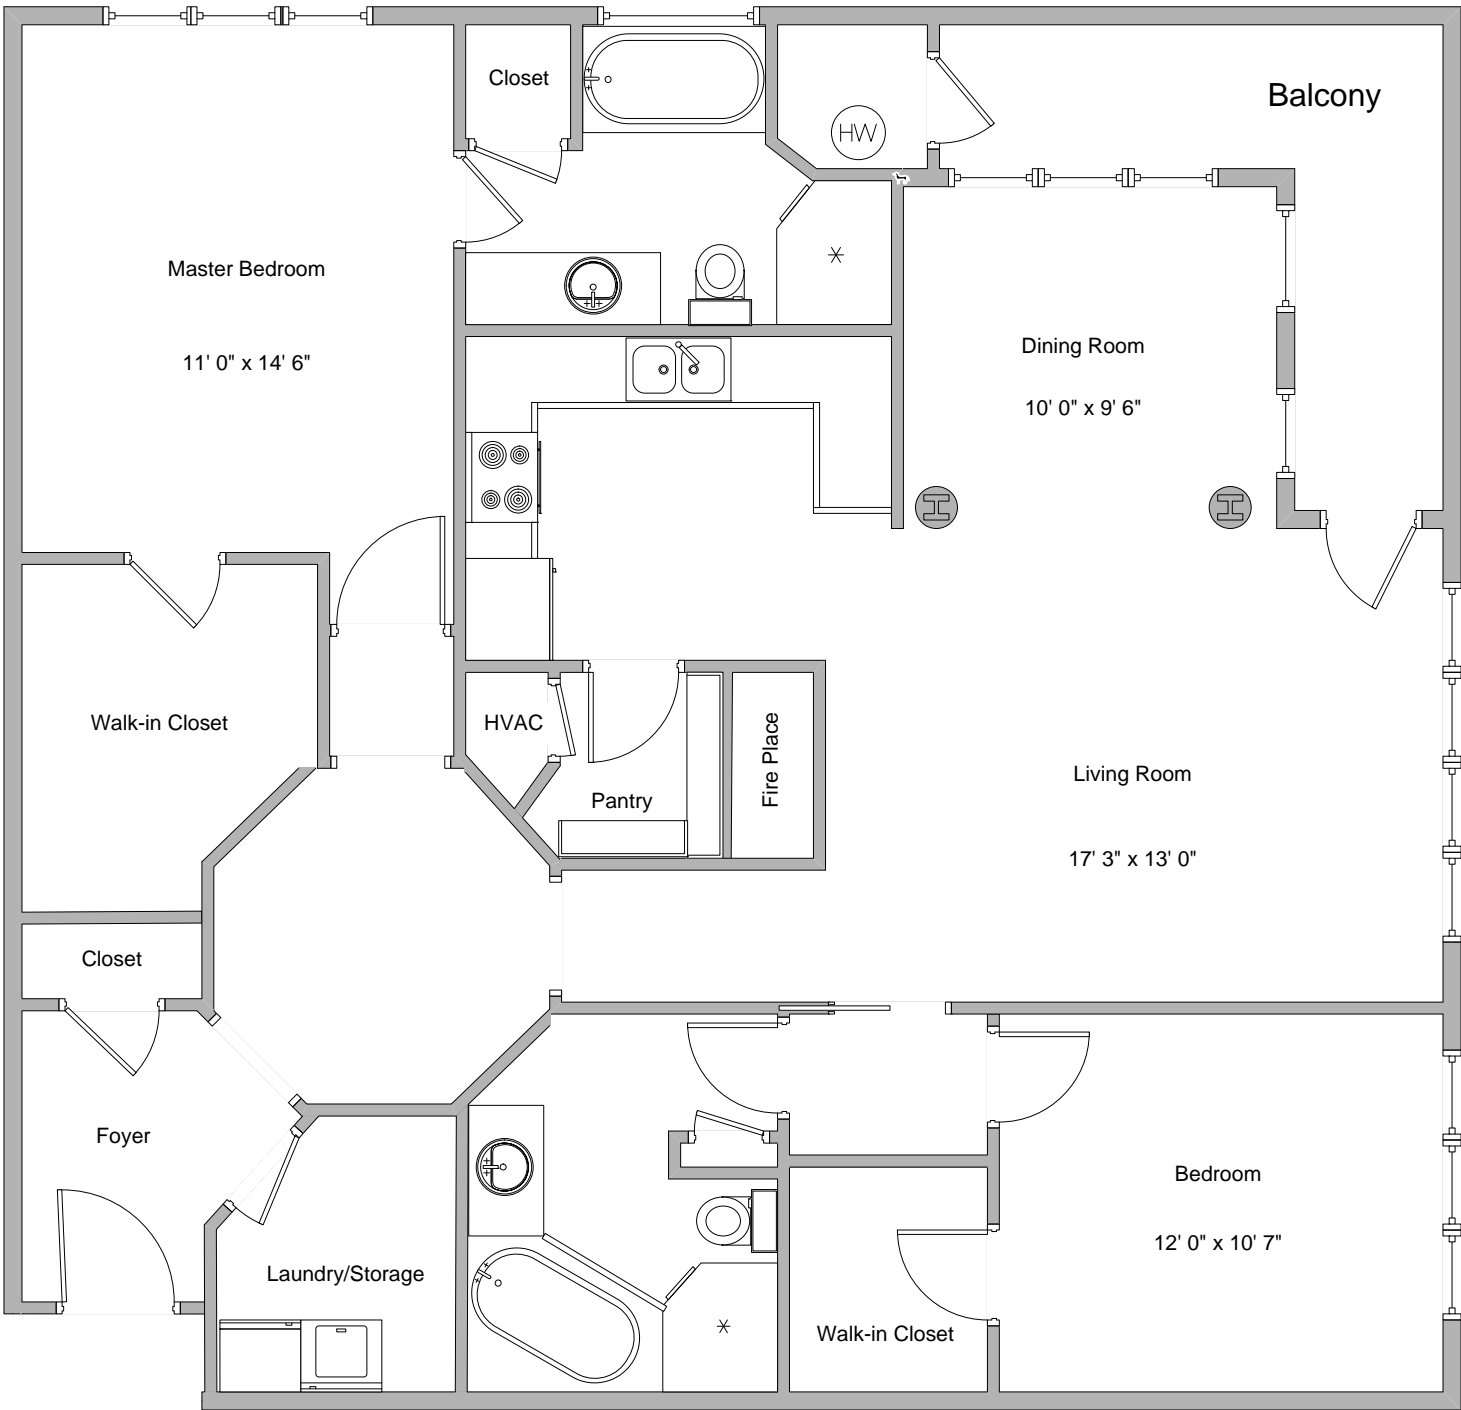

All dimensions are approximate
Copyright©2012 alanhanratty.com

77 Peachtree Place
Unit 311
Atlanta, GA 30309

Cotting Court

Alan Hanratty
Re/Max Metro Atlanta Cityside
1189 S. Ponce de Leon Avenue
Atlanta, GA 30306
404.876.0000