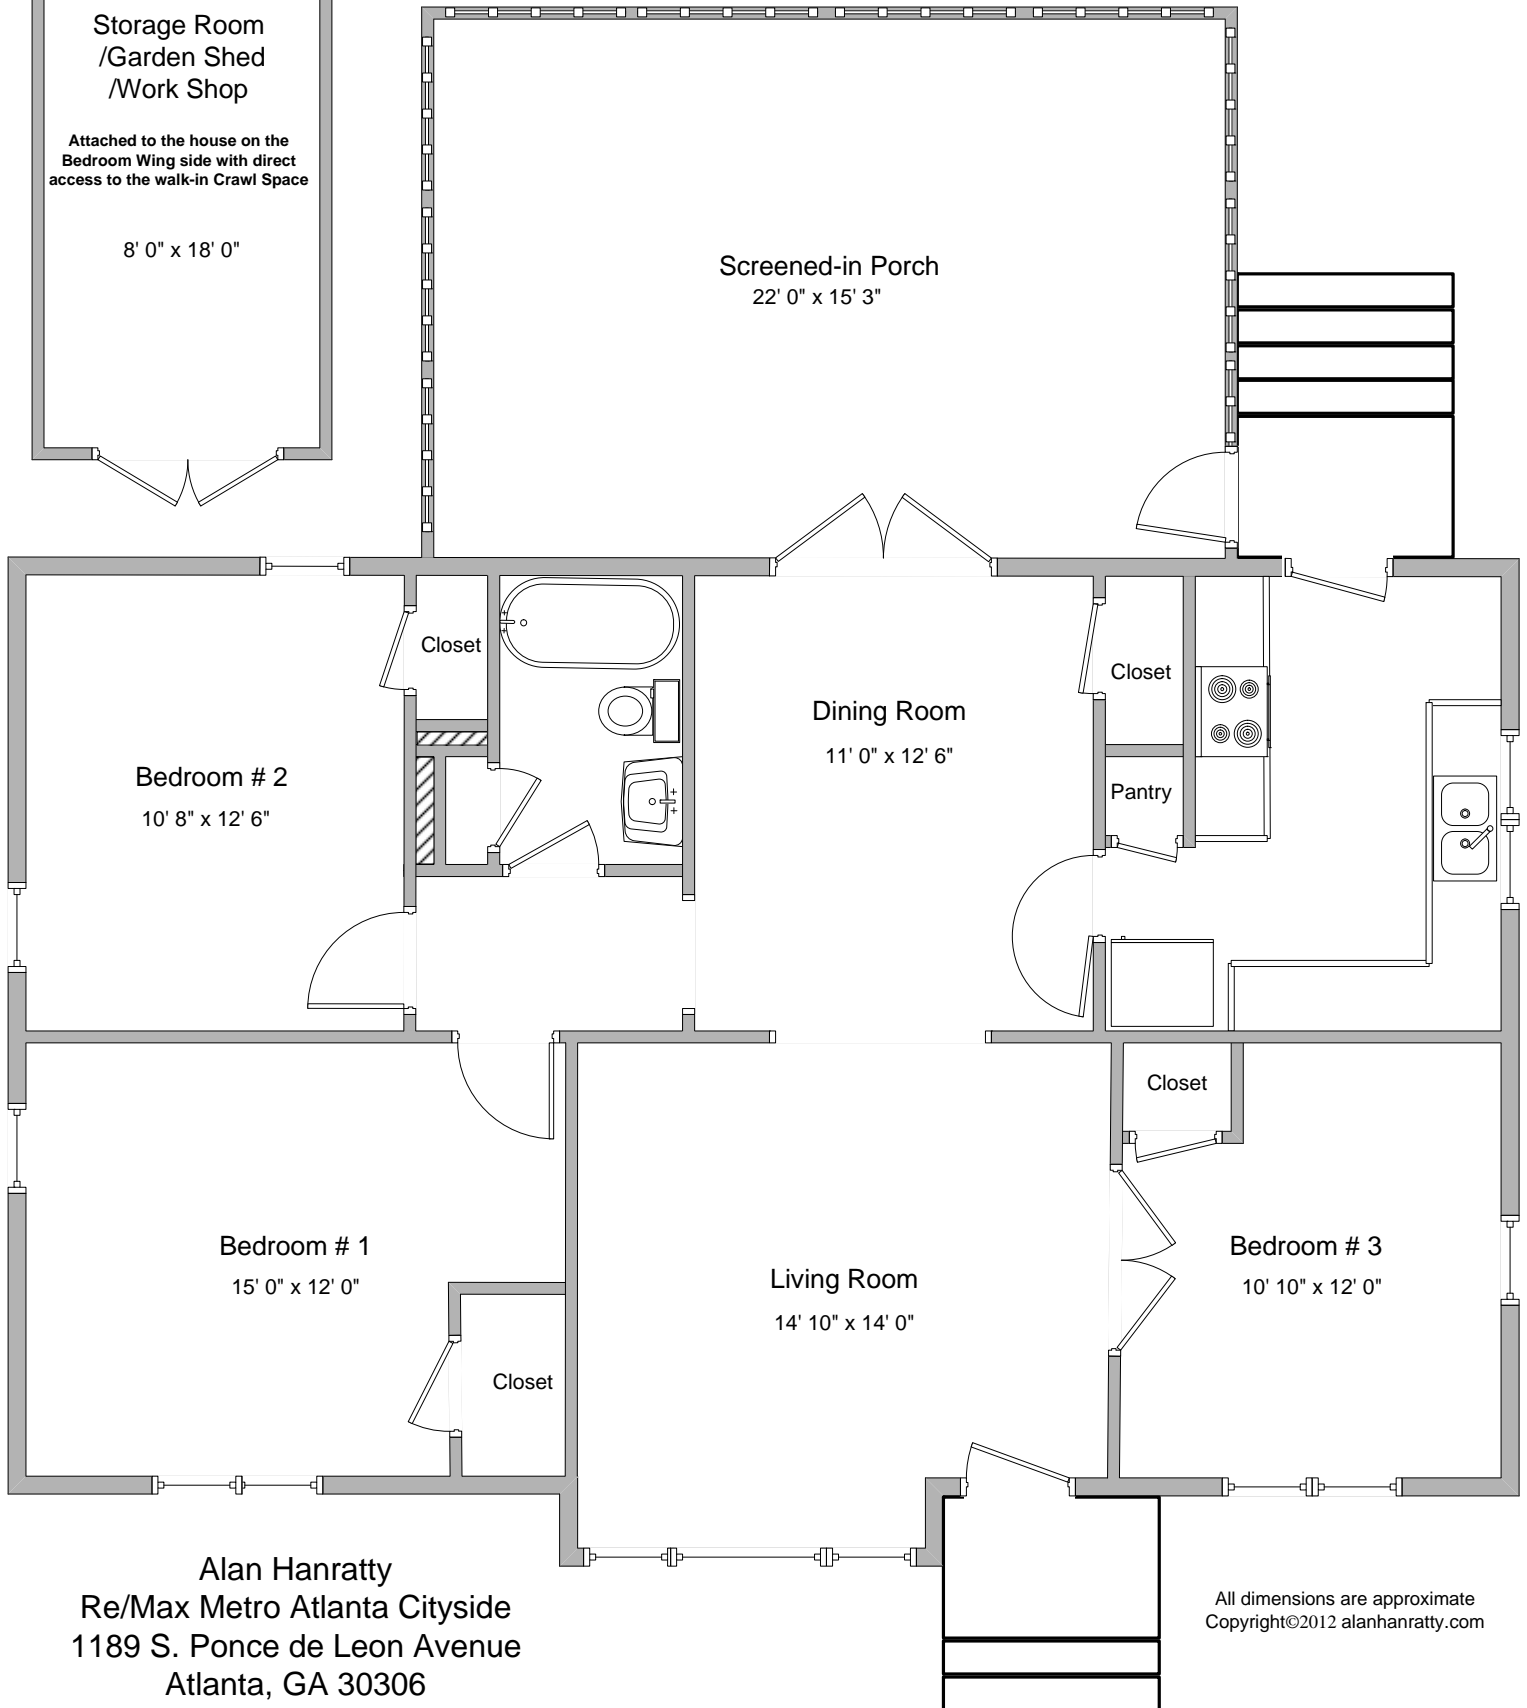

THIS IS NOT THE LOCATION
OF THIS BUILDING

1080 Janes Lane Atlanta, GA 30324

Alan Hanratty
Re/Max Metro Atlanta Cityside
1189 S. Ponce de Leon Avenue
Atlanta, GA 30306
404.876.0000

All dimensions are approximate
Copyright©2012 alanhanratty.com