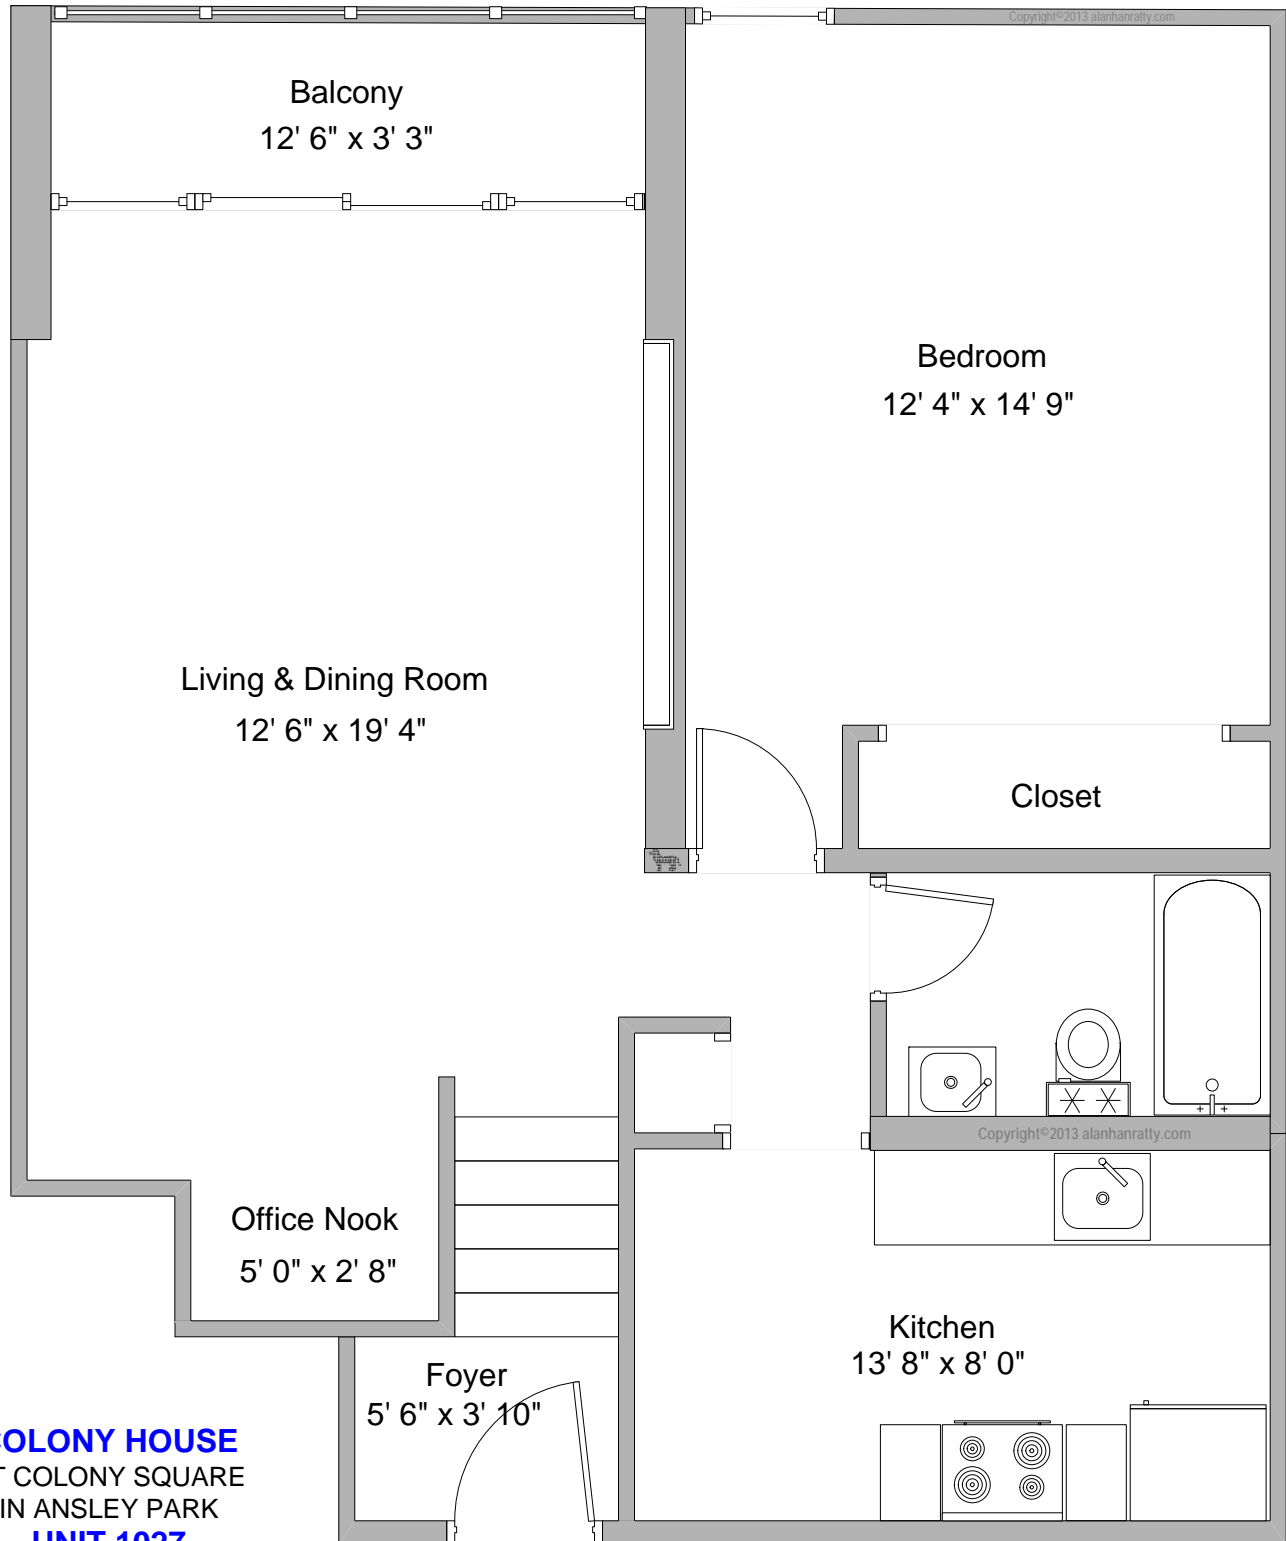

All dimensions are approximate
Copyright©2013 alanhanratty.com

COLONY HOUSE
AT COLONY SQUARE
IN ANSLEY PARK
UNIT 1027
145 15TH STREET NE
ATLANTA, GA 30309

Custom Floor Plan provided by

ALAN HANRATTY
RE/MAX METRO ATLANTA CITYSIDE
404.876.0000
www.METROEXPERT.com