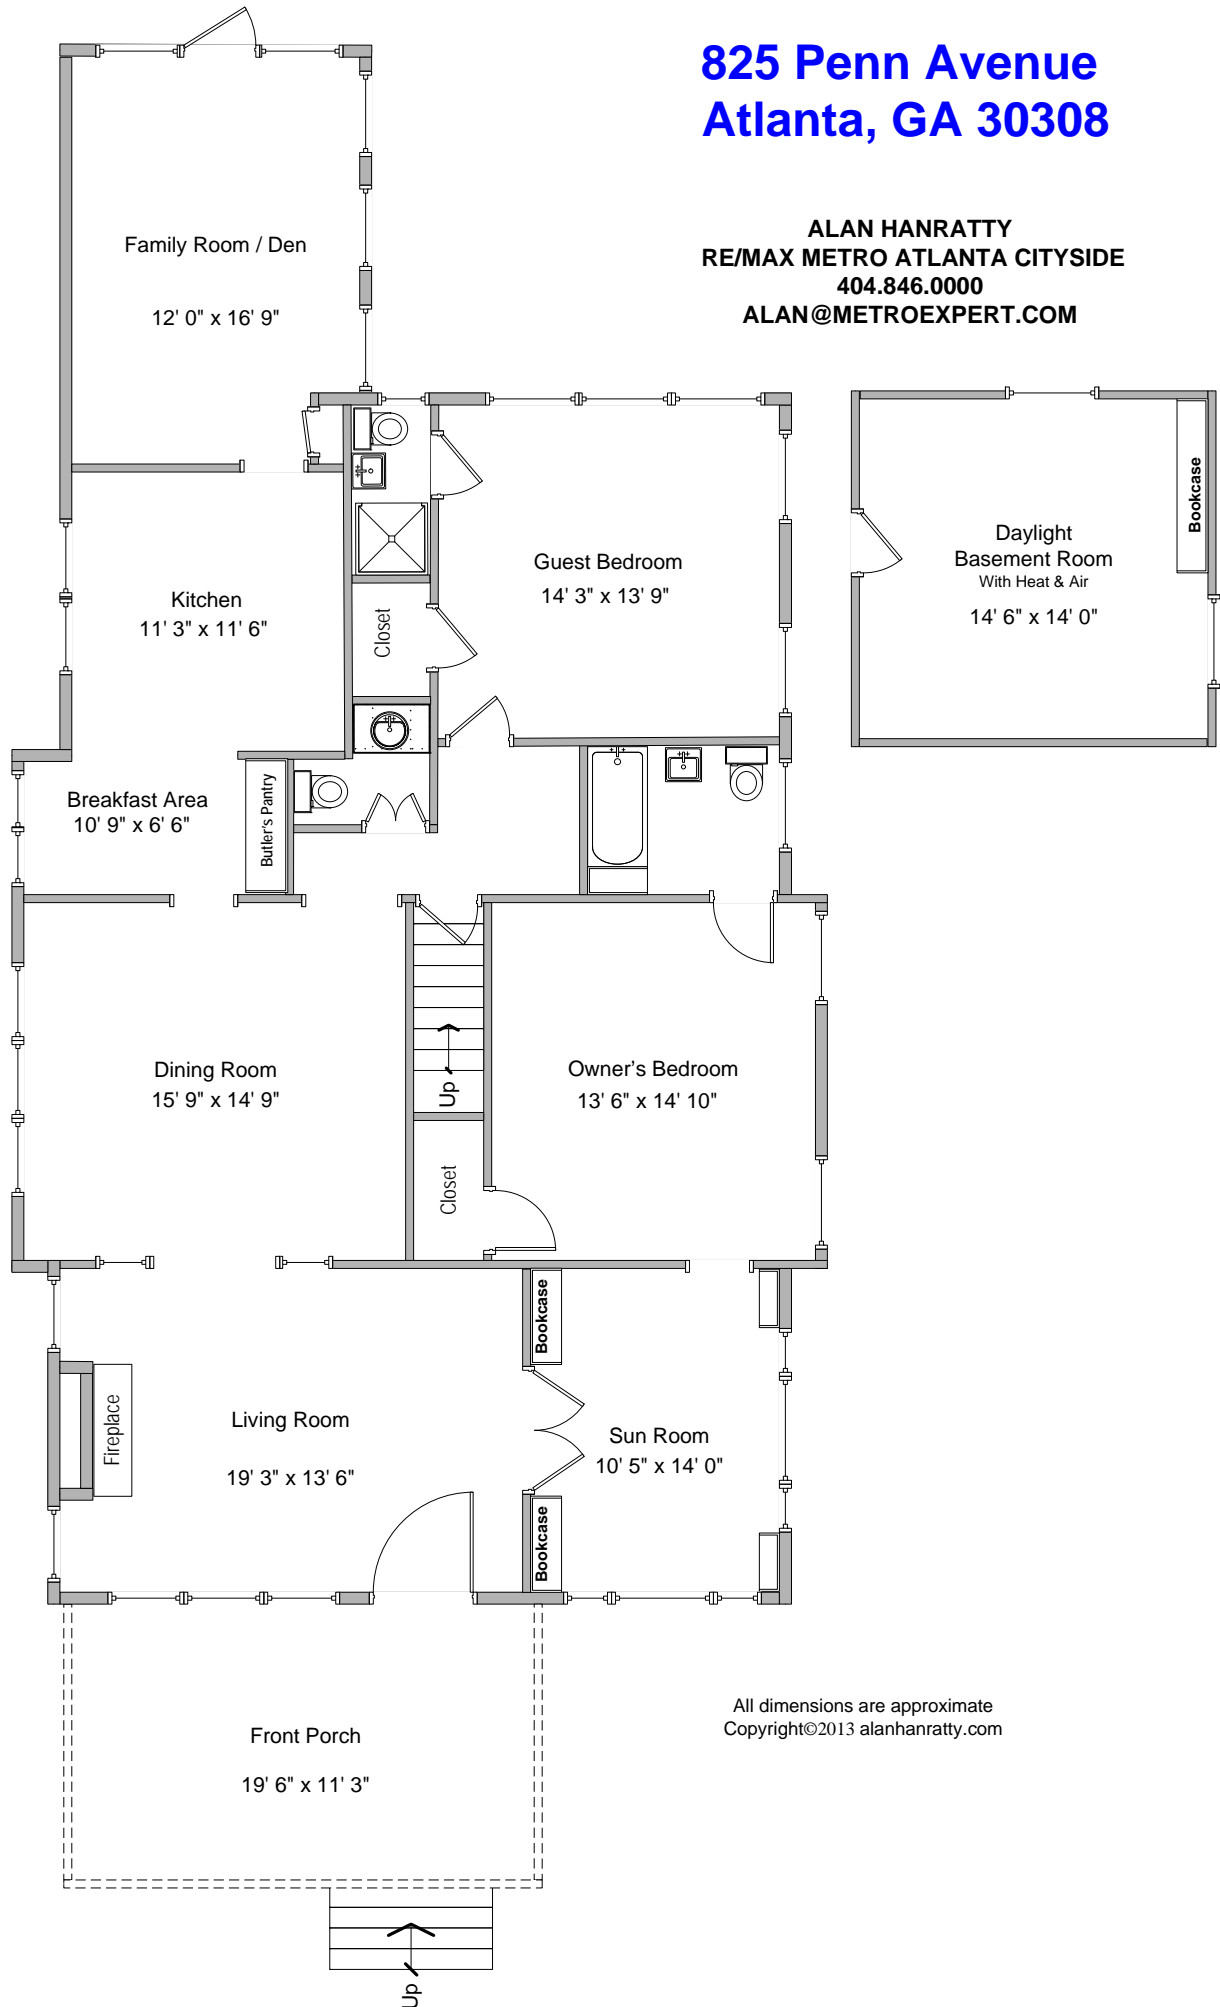

# 825 Penn Avenue Atlanta, GA 30308

ALAN HANRATTY  
RE/MAX METRO ATLANTA CITYSIDE  
404.846.0000  
ALAN@METROEXPERT.COM

All dimensions are approximate  
Copyright©2013 alanhanratty.com