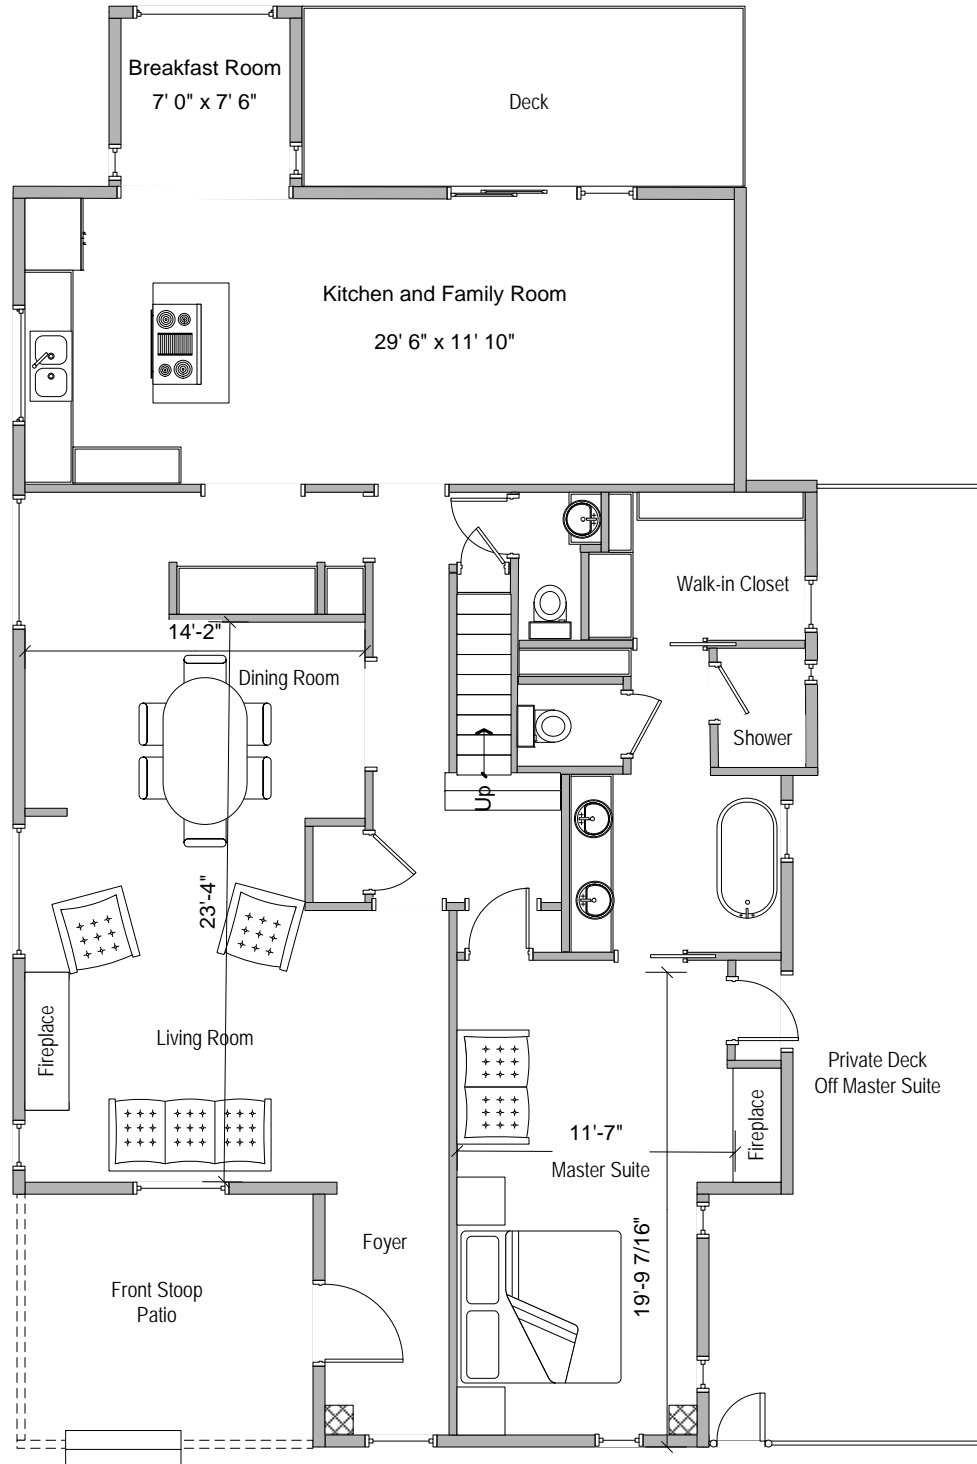

838 Durant Place
Atlanta, GA 30308
Main Level

ALAN HANRATTY
RE/MAX METRO ATLANTA CITYSIDE
404.846.0000
ALAN@METROEXPERT.COM

All dimensions are approximate
Copyright©2013 alanhanratty.com

838 Durant Place
Atlanta, GA 30308
Upper Level