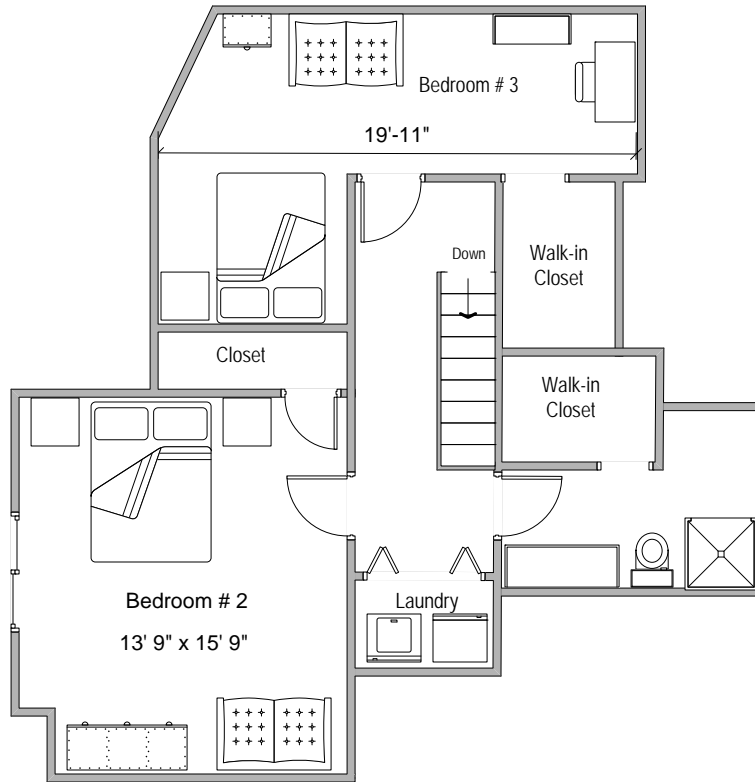

838 Durant Place
Atlanta, GA 30308
Main Level

ALAN HANRATTY
RE/MAX METRO ATLANTA CITYSIDE
404.846.0000
ALAN@METROEXPERT.COM

All dimensions are approximate
Copyright©2013 alanhanratty.com

838 Durant Place
Atlanta, GA 30308
Upper Level