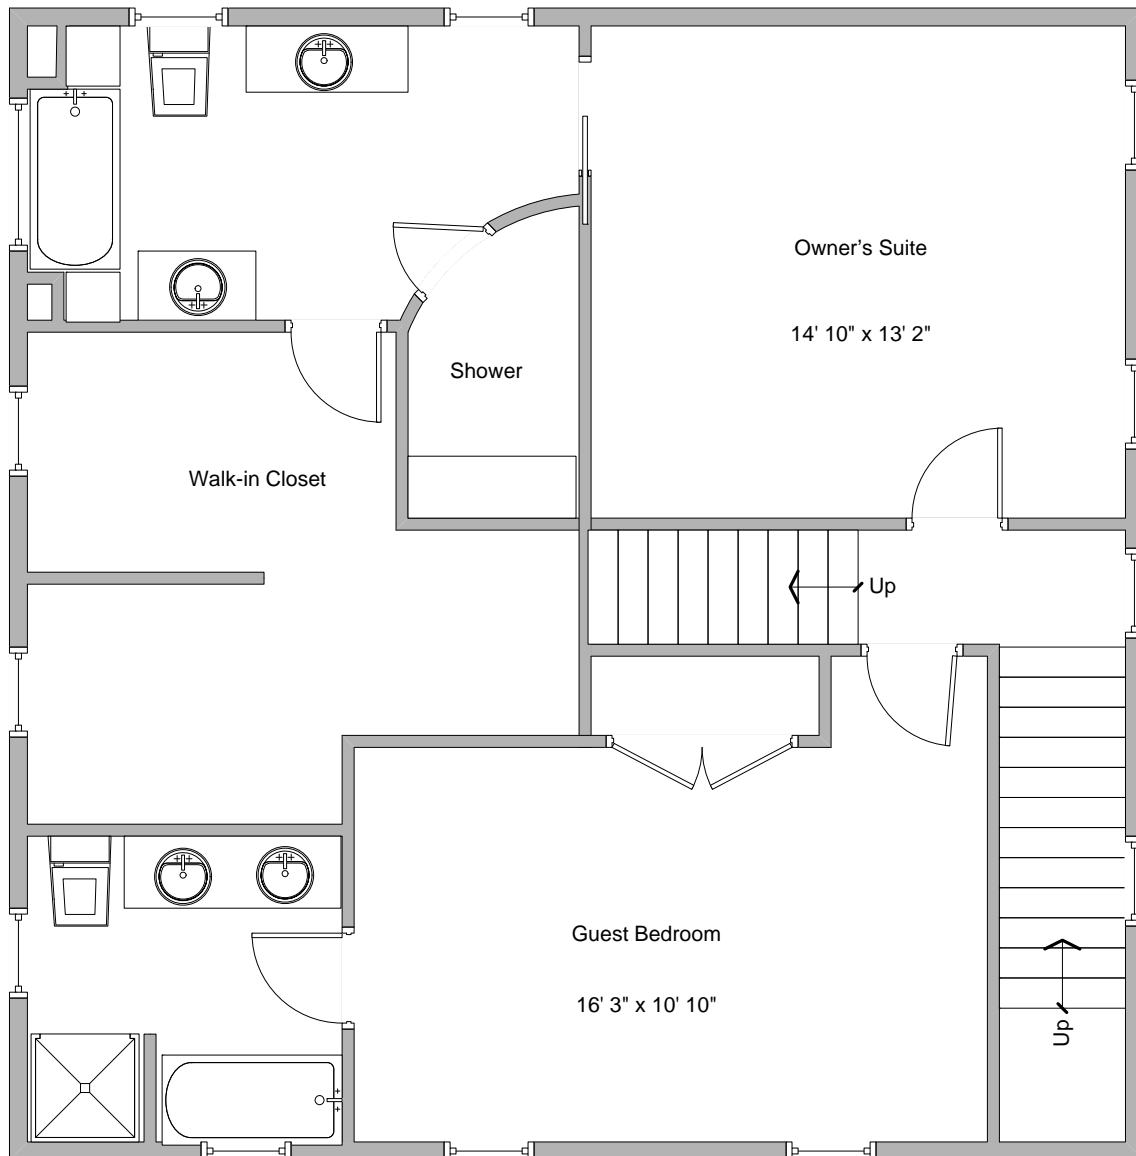

Third Level

All dimensions are approximate
Copyright©2013 alanhanratty.com

Alan Hanratty
Re/Max Metro Atlanta Cityside
404-876-0000
alan@metroexpert.com
MetroExpert.com

991 Taft Avenue Atlanta, GA 30309

Alan Hanratty
Re/Max Metro Atlanta Cityside
404-876-0000
alan@metroexpert.com
MetroExpert.com