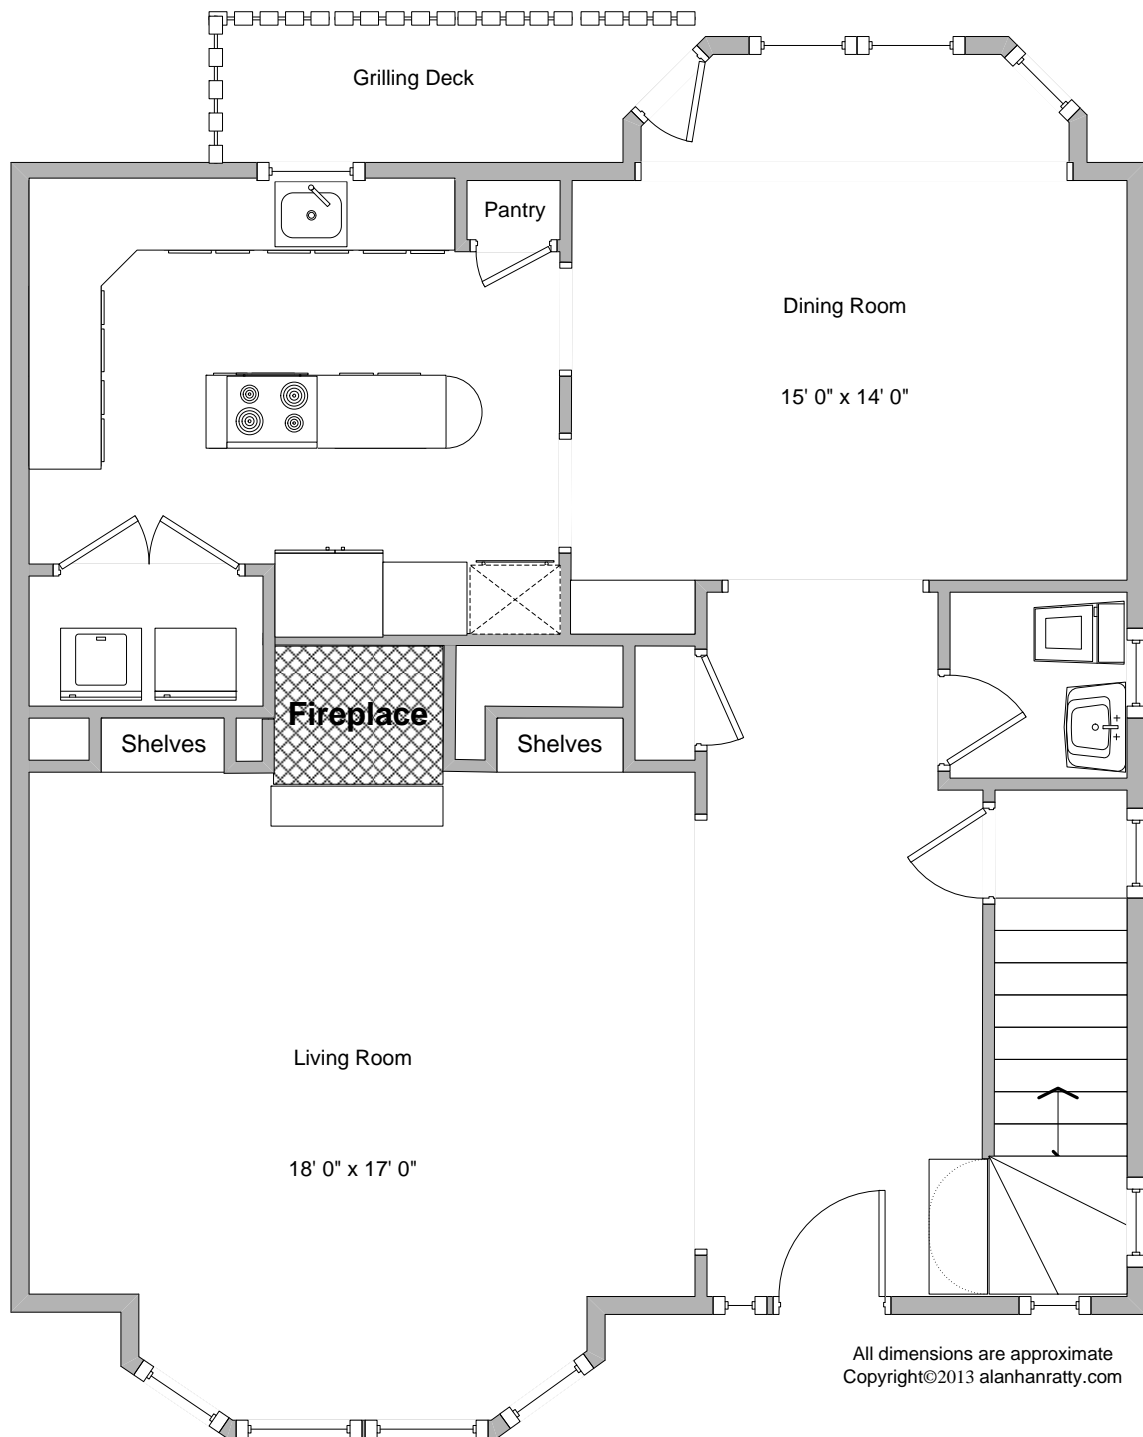

991 Taft Avenue Atlanta, GA 30309

Main Level

All dimensions are approximate
Copyright©2013 alanhanratty.com

Alan Hanratty
Re/Max Metro Atlanta Cityside
404-876-0000
alan@metroexpert.com
MetroExpert.com