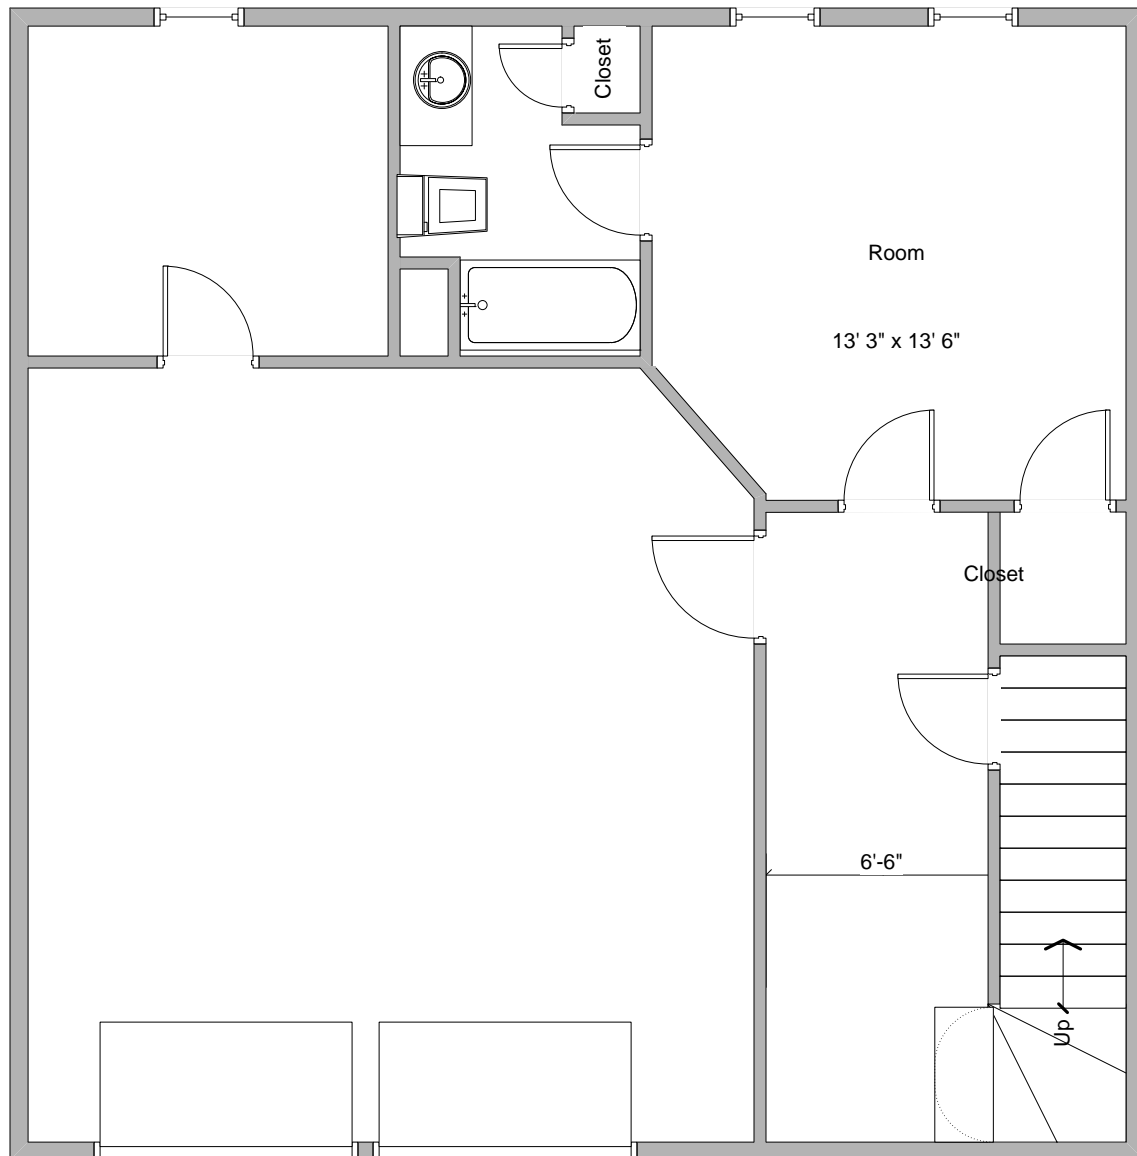

991 Taft Avenue Atlanta, GA 30309

Ground Level

All dimensions are approximate
Copyright©2013 alanhanratty.com

Alan Hanratty
Re/Max Metro Atlanta Cityside
404-876-0000
alan@metroexpert.com
MetroExpert.com