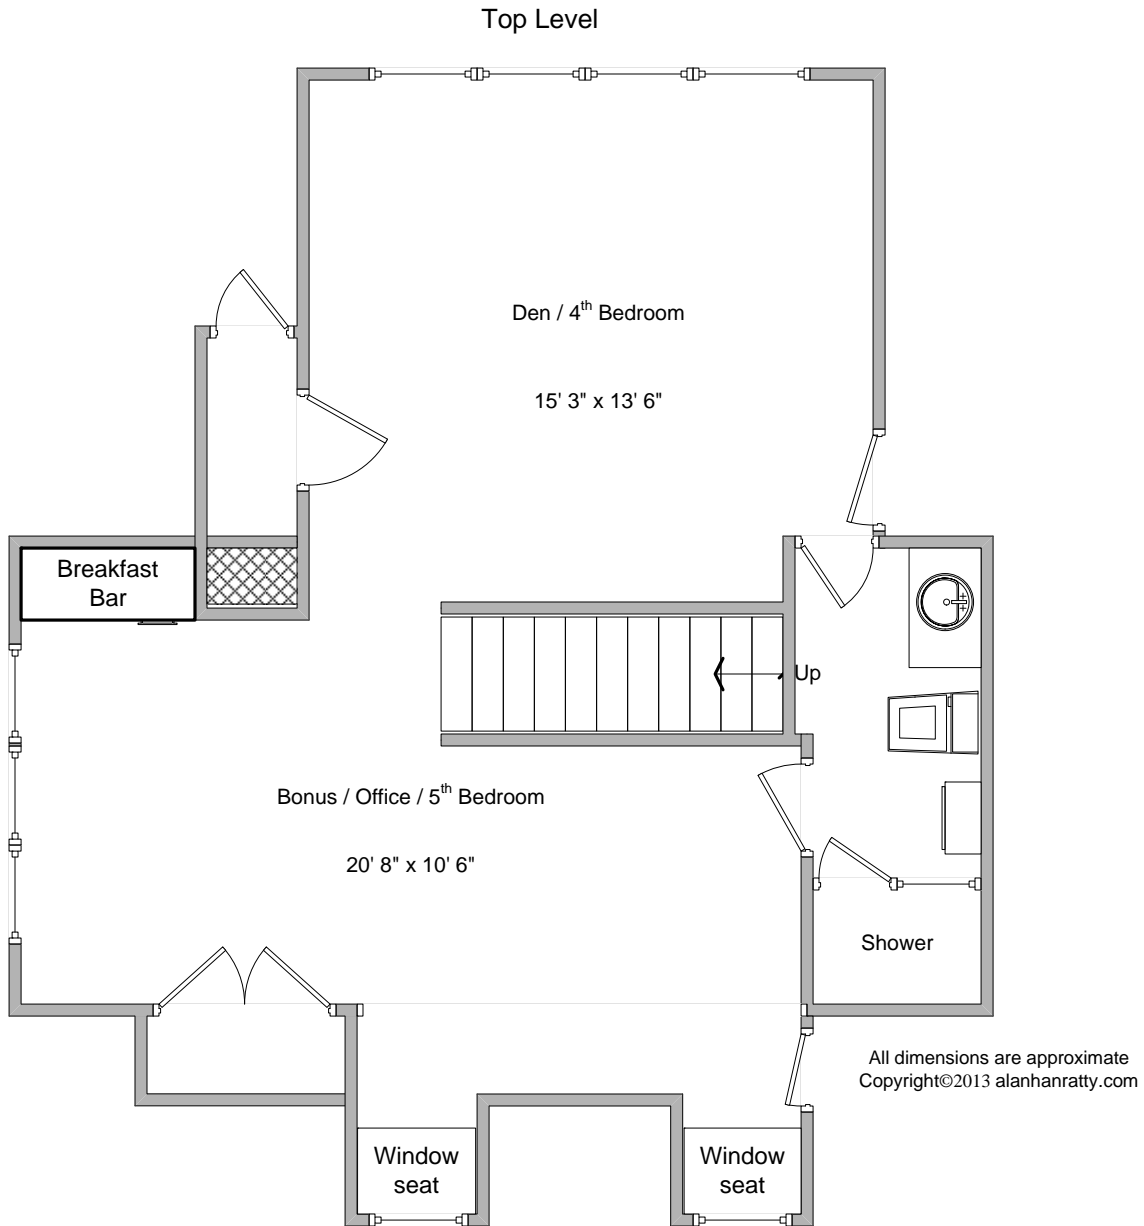

Third Level

All dimensions are approximate
Copyright©2013 alanhanratty.com

Alan Hanratty
Re/Max Metro Atlanta Cityside
404-876-0000
alan@metroexpert.com
MetroExpert.com

991 Taft Avenue Atlanta, GA 30309

Alan Hanratty
Re/Max Metro Atlanta Cityside
404-876-0000
alan@metroexpert.com
MetroExpert.com