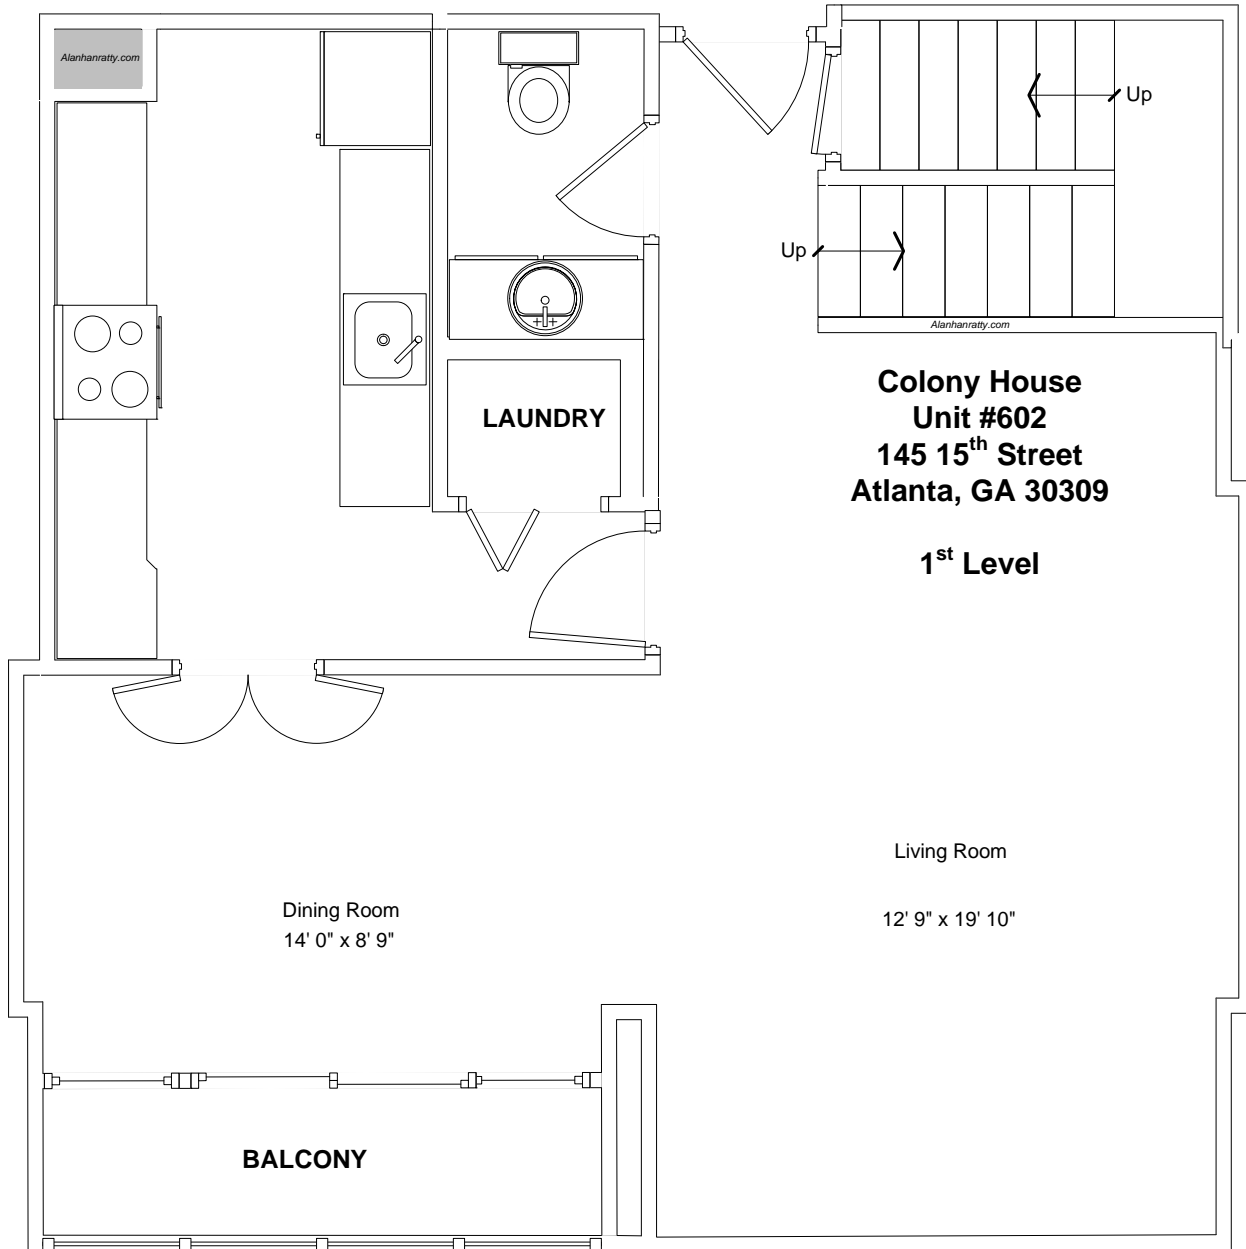

ALAN HANRATTY
RE/MAX METRO ATLANTA CITYSIDE
404.846.0000
ALAN@METROEXPERT.COM

All dimensions are approximate
Copyright©2013 alanhanratty.com

ALAN HANRATTY
RE/MAX METRO ATLANTA CITYSIDE
404.846.0000
ALAN@METROEXPERT.COM