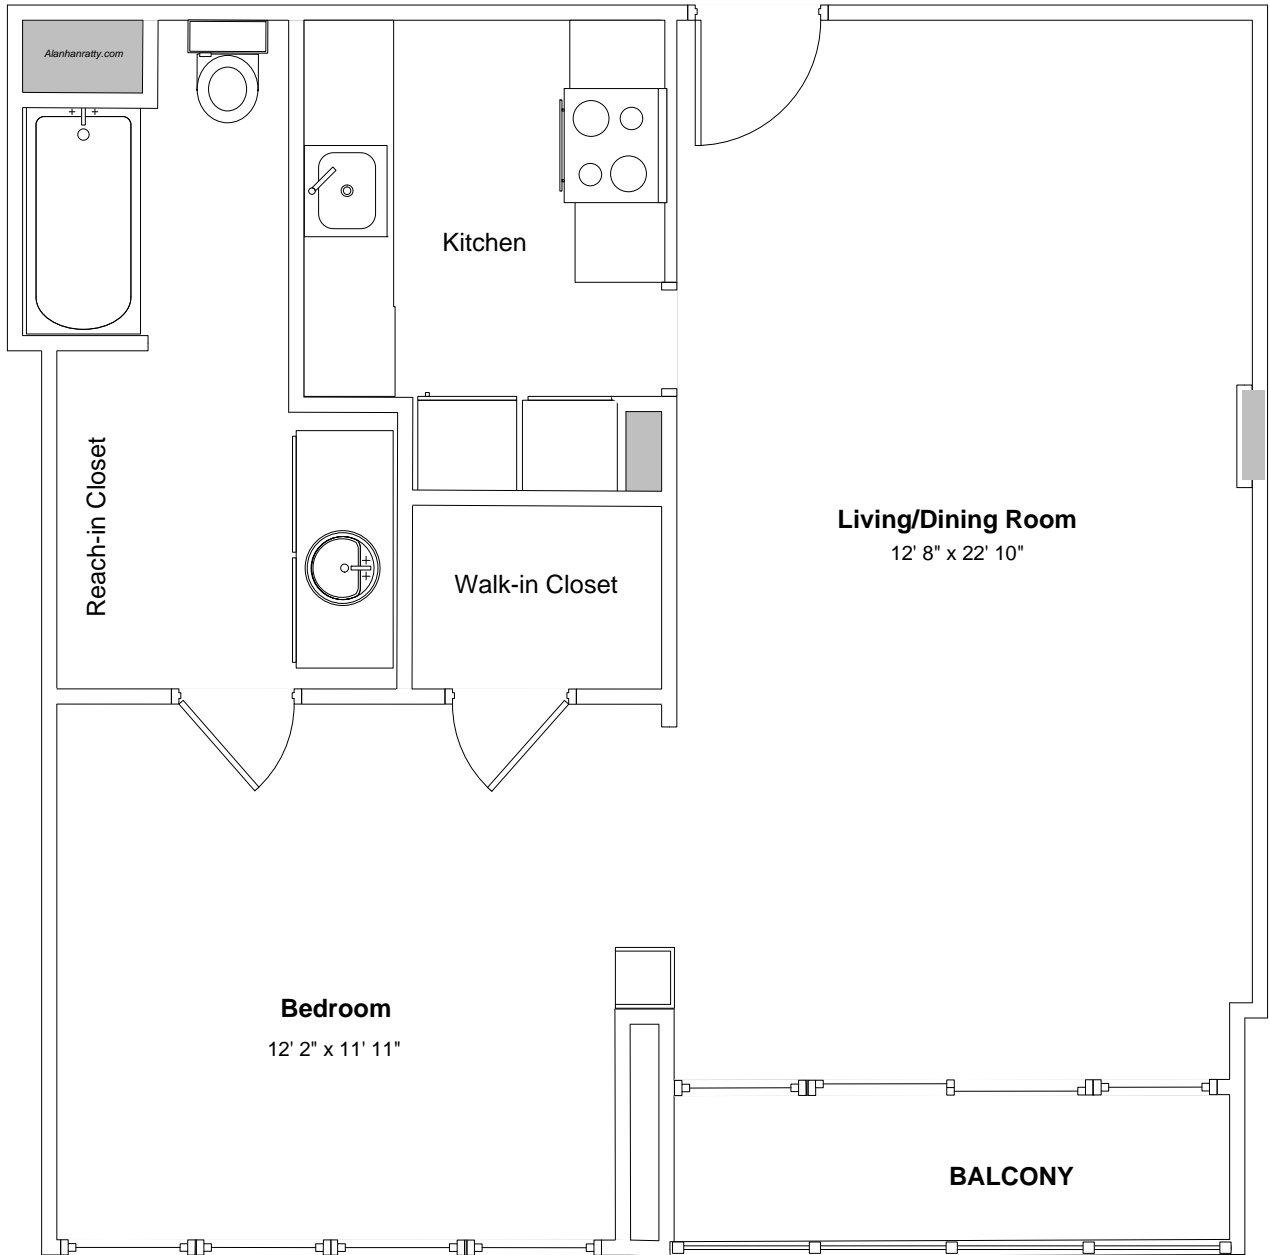

Colony House Ansley Park

145 15th Street
Unit #1430
Atlanta, GA 30309

ALAN HANRATTY
RE/MAX METRO ATLANTA CITYSIDE
404.846.0000
ALAN@METROEXPERT.COM

All dimensions are approximate
Copyright©2013 alanhanratty.com