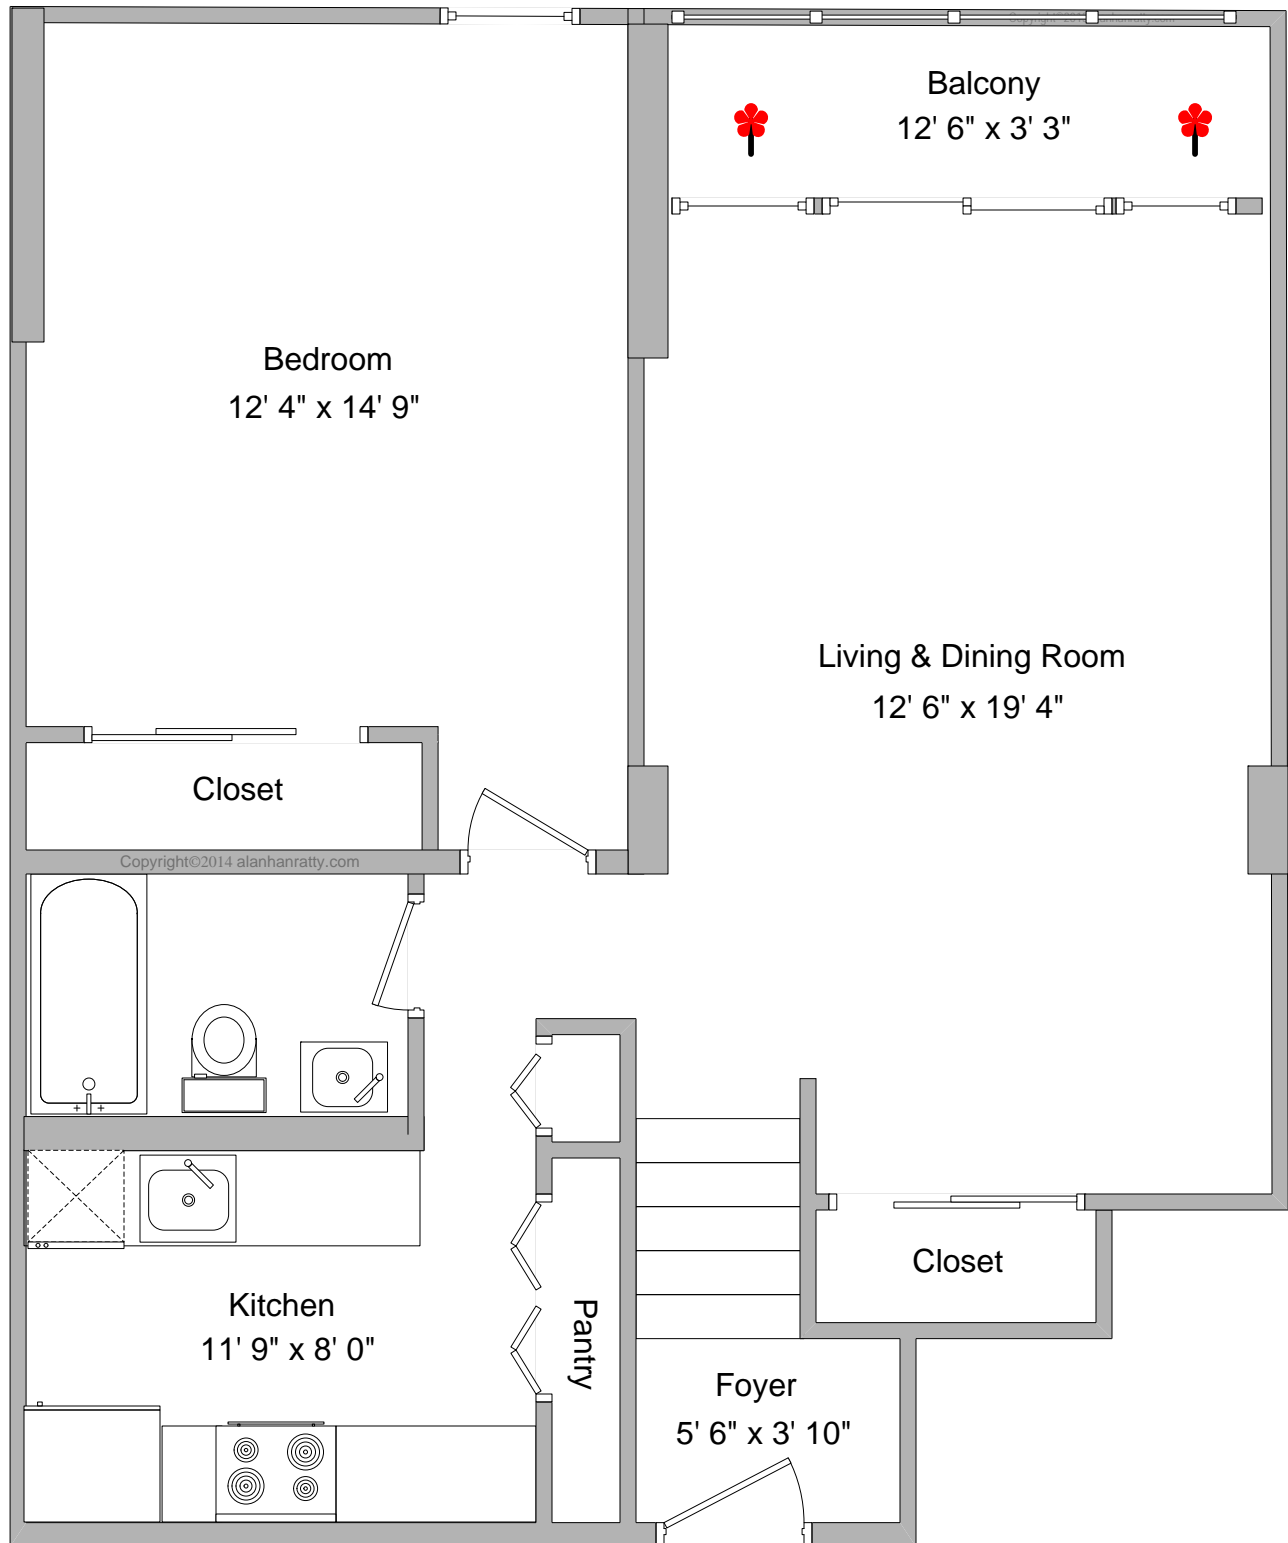

All dimensions are approximate
Copyright©2014 alanhanratty.com

COLONY HOUSE
AT COLONY SQUARE
IN ANSLEY PARK
UNIT 1019

145 15th STREET NE
ATLANTA, GA 30309

Custom Floor Plan provided by

ALAN HANRATTY
RE/MAX METRO ATLANTA CITYSIDE
404.876.0000
www.**METROEXPERT**.com