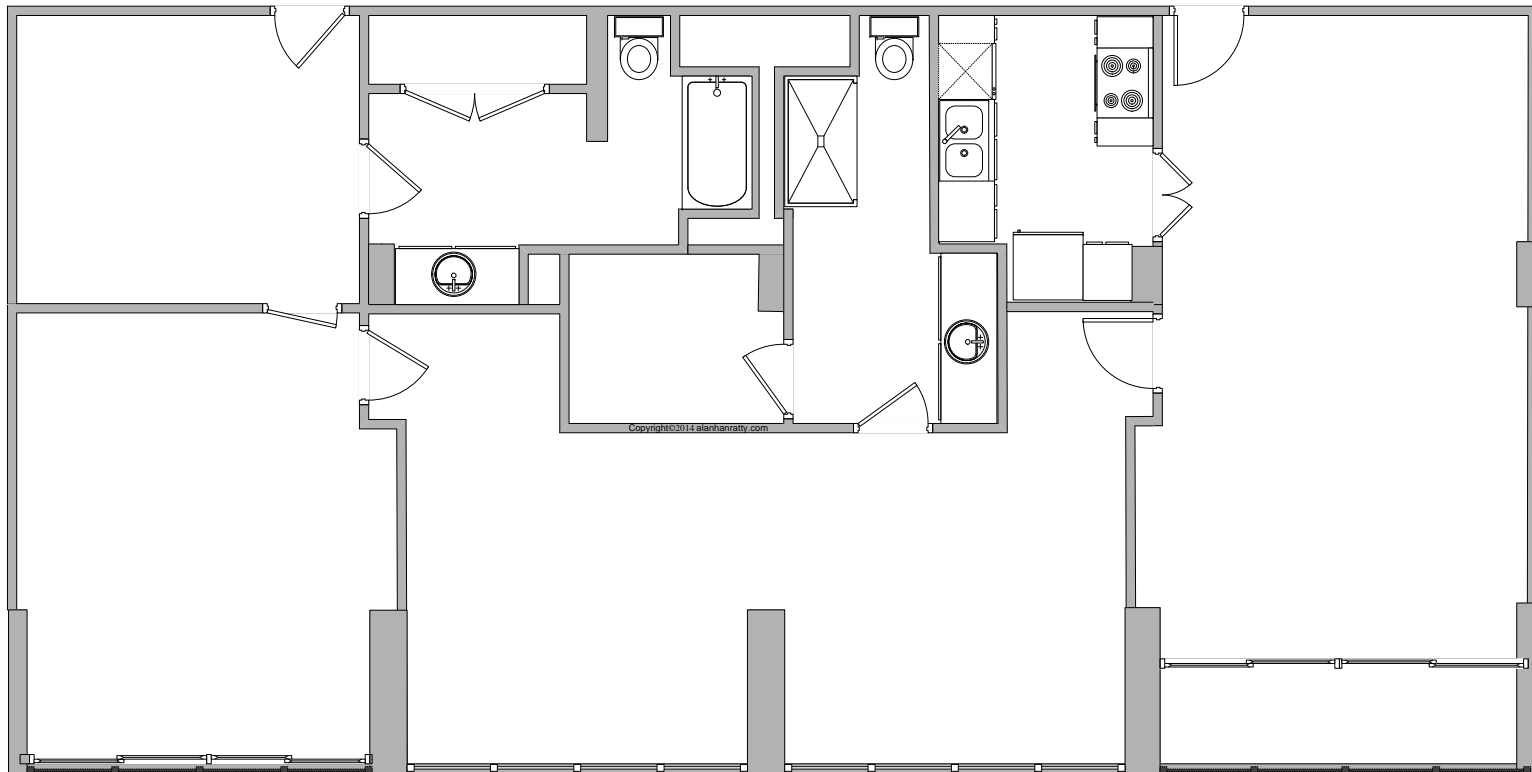

Existing Configuration

Two one bedrooms units combined

All dimensions are approximate
Copyright©2014 alanhanratty.com

Custom Floor Plan provided by
ALAN HANRATTY
RE/MAX METRO ATLANTA CITYSIDE
404.876.0000
www.METROEXPERT.com

COLONY HOUSE
AT COLONY SQUARE
IN ANSLEY PARK
UNIT 1424-26

145 15th STREET NE
ATLANTA, GA 30309

Potential Reconfiguration and Layout

Without too much construction

Custom Floor Plan provided by
ALAN HANRATTY
RE/MAX METRO ATLANTA CITYSIDE
404.876.0000
www.METROEXPERT.com

COLONY HOUSE
AT COLONY SQUARE
IN ANSLEY PARK
UNIT 1424-26

145 15th STREET NE
ATLANTA, GA 30309

All dimensions are approximate
Copyright©2014 alanhanratty.com