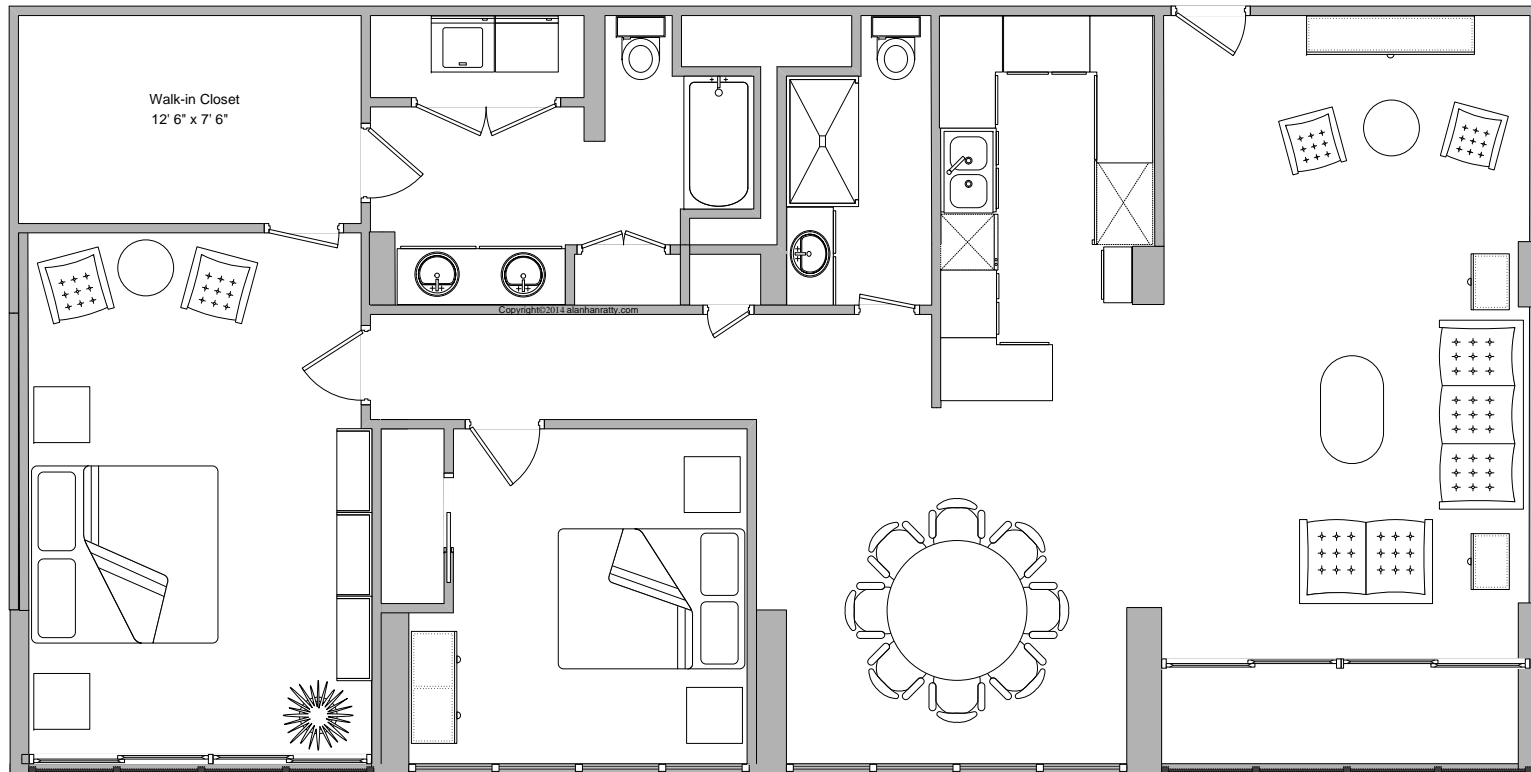

Existing Configuration

Two one bedrooms units combined

All dimensions are approximate
Copyright©2014 alanhanratty.com

Custom Floor Plan provided by
ALAN HANRATTY
RE/MAX METRO ATLANTA CITYSIDE
404.876.0000
www.METROEXPERT.com

COLONY HOUSE
AT COLONY SQUARE
IN ANSLEY PARK
UNIT 1424-26

145 15th STREET NE
ATLANTA, GA 30309

Potential Reconfiguration and Layout

Without too much construction

Custom Floor Plan provided by
ALAN HANRATTY
RE/MAX METRO ATLANTA CITYSIDE
404.876.0000
www.METROEXPERT.com