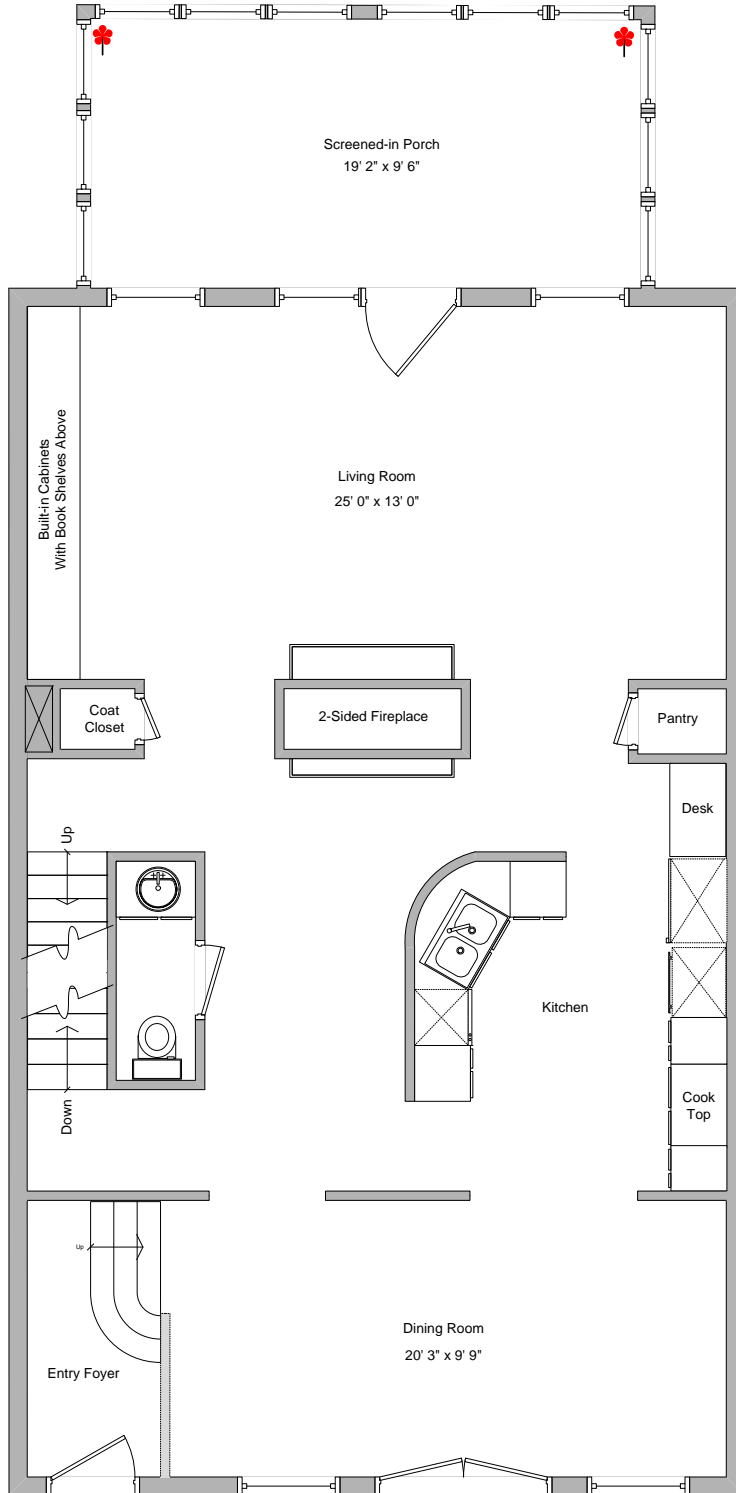

**DRESDEN CREEK
Town Homes**

2780 Durham Drive NE
Atlanta, GA 30319

MAIN LEVEL

Custom Floor Plan provided by

ALAN HANRATTY

RE/MAX METRO ATLANTA CITYSIDE

404.876.0000

www.METROEXPERT.com