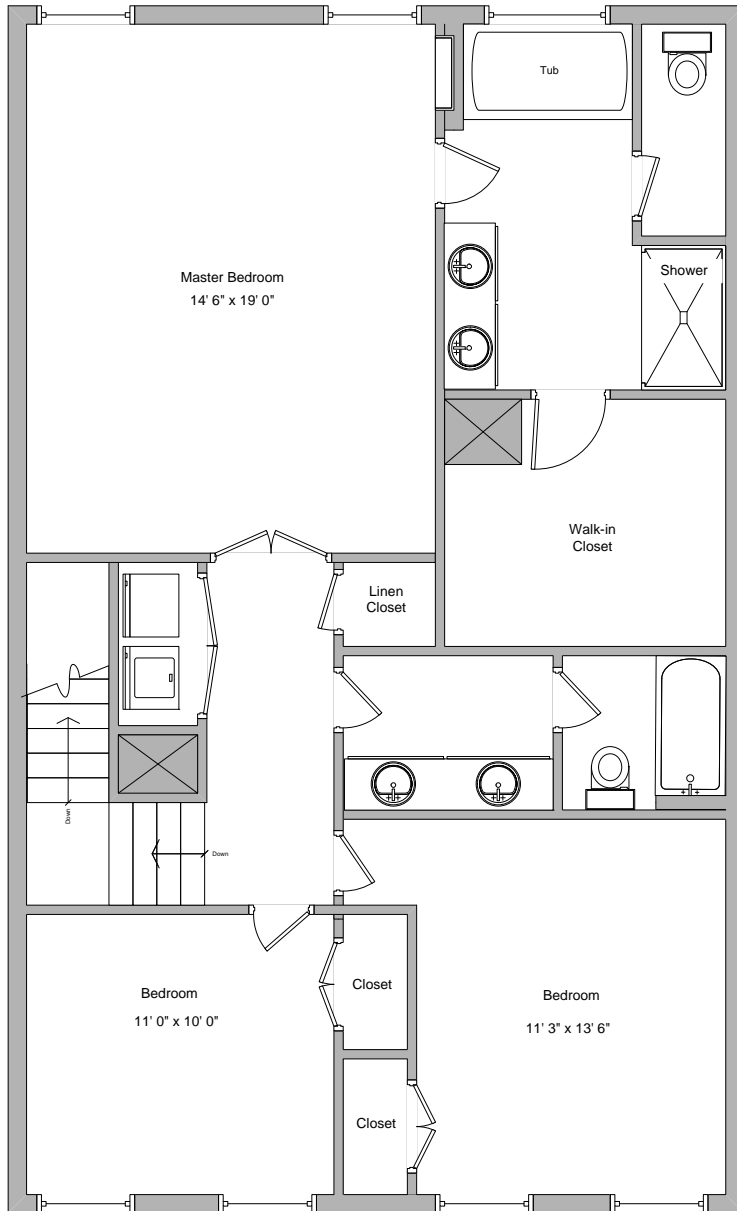

**DRESDEN CREEK
Town Homes**

2780 Durham Drive NE
Atlanta, GA 30319

UPPER LEVEL

Custom Floor Plan provided by

ALAN HANRATTY

RE/MAX METRO ATLANTA CITYSIDE

404.876.0000

www.METROEXPERT.com