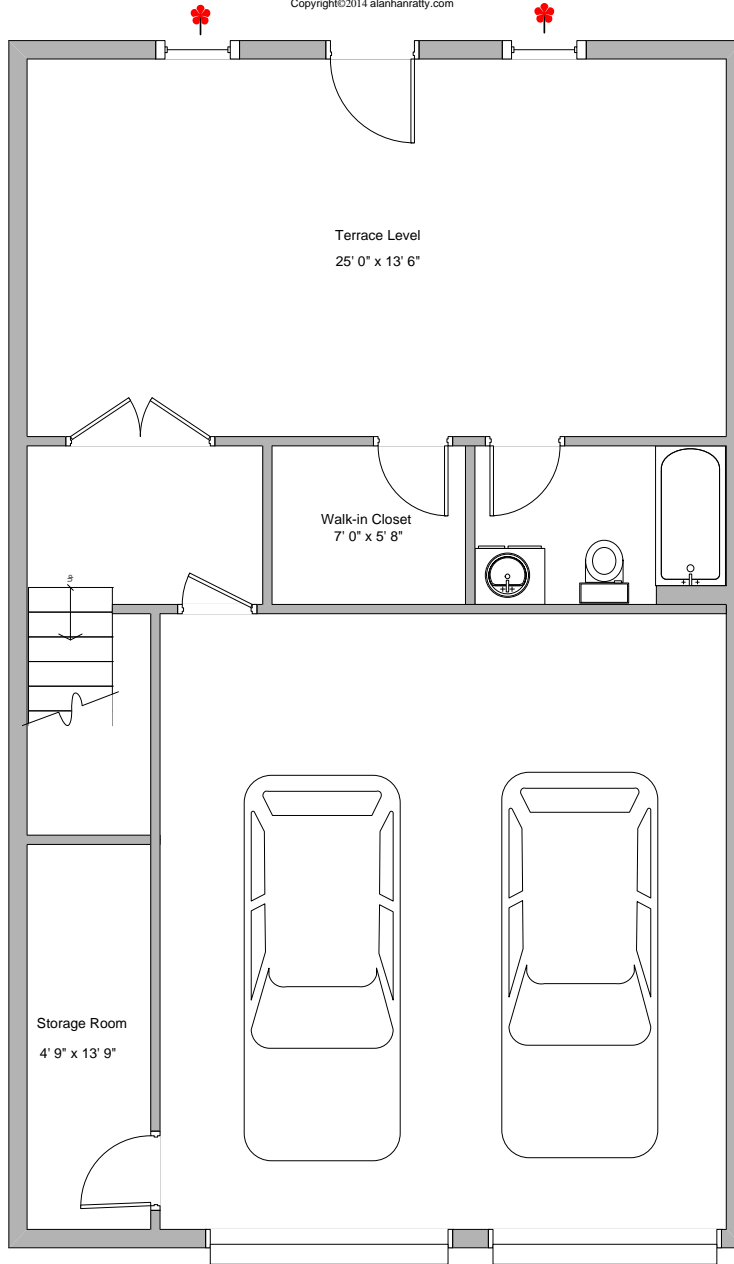

**DRESDEN CREEK
Town Homes**

2780 Durham Drive NE
Atlanta, GA 30319

GROUND LEVEL

Custom Floor Plan provided by
ALAN HANRATTY
RE/MAX METRO ATLANTA CITYSIDE
404.876.0000
www.METROEXPERT.com