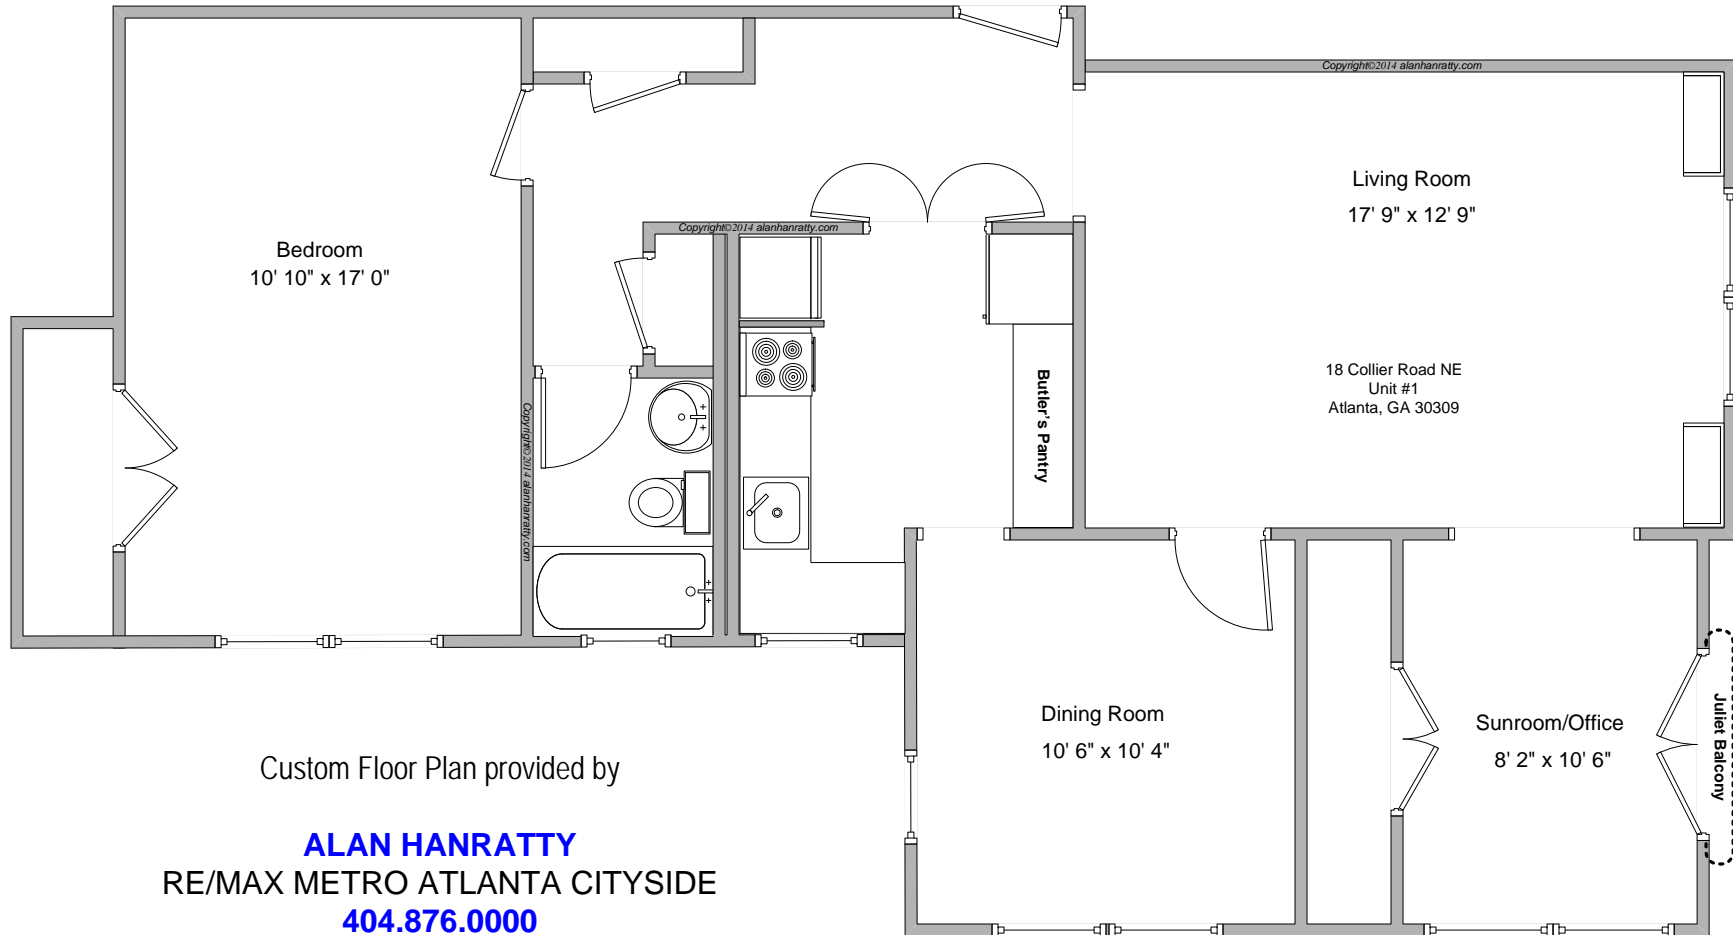

The Westchester Wiltshire

18 Collier Road NE
Unit #1
Atlanta, GA 30309

Custom Floor Plan provided by

ALAN HANRATTY
RE/MAX METRO ATLANTA CITYSIDE
404.876.0000

www.**METROEXPERT**.com

All dimensions are approximate
Copyright©2014 alanhanratty.com