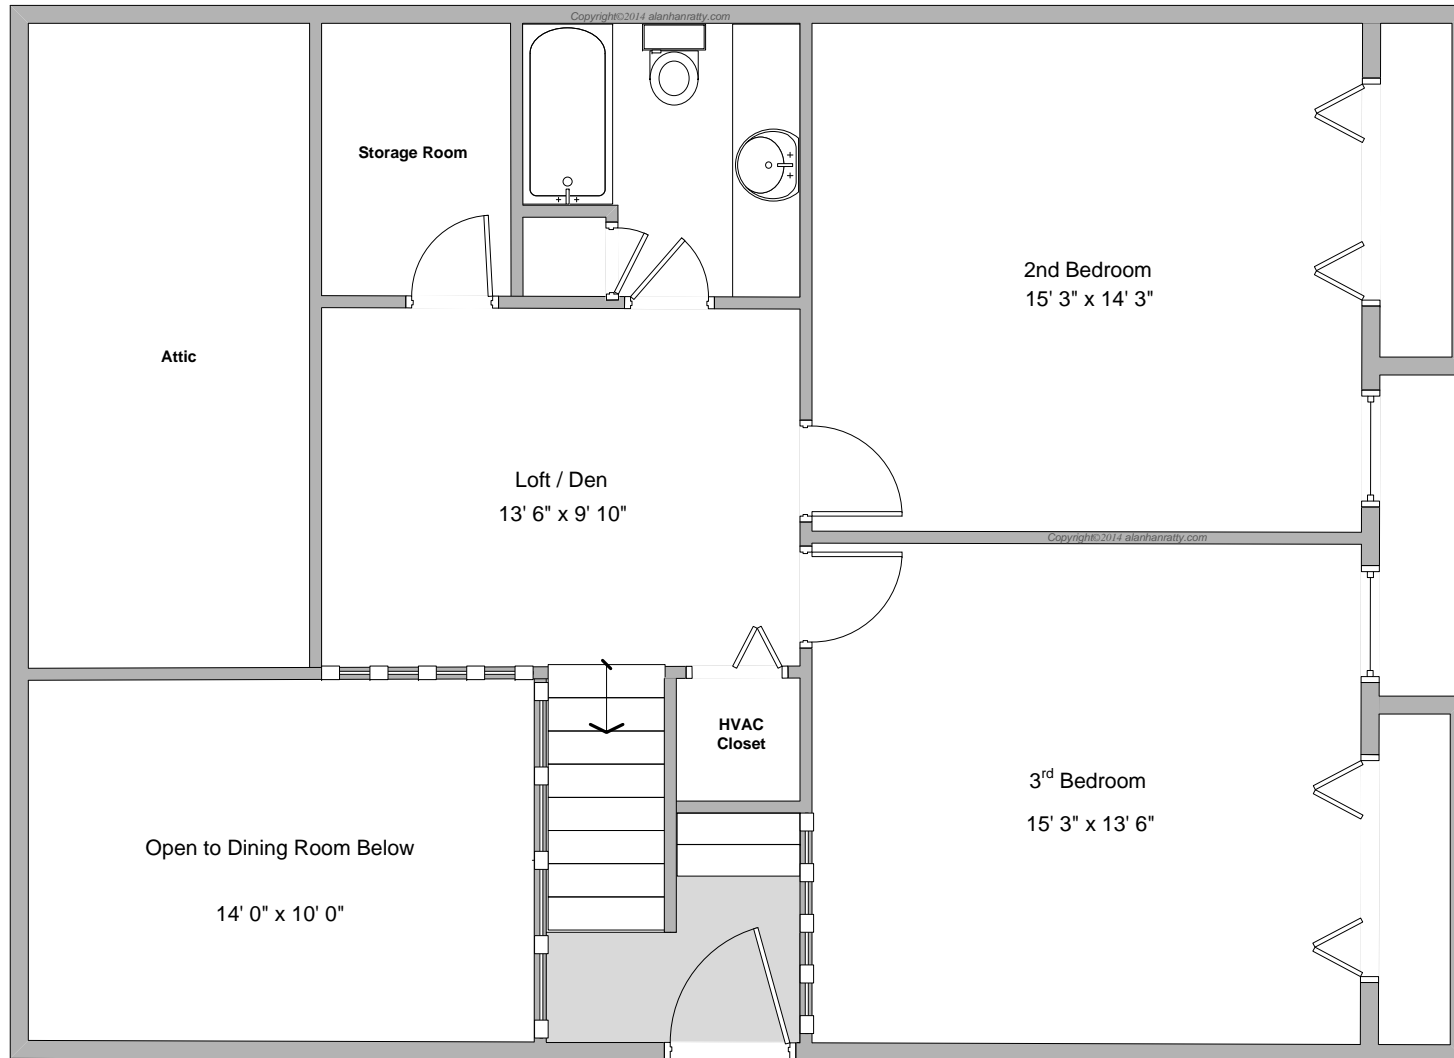

4238 D'Youville Trace
Brookhaven, GA 30341

All dimensions are approximate
Copyright©2014 alanhanratty.com