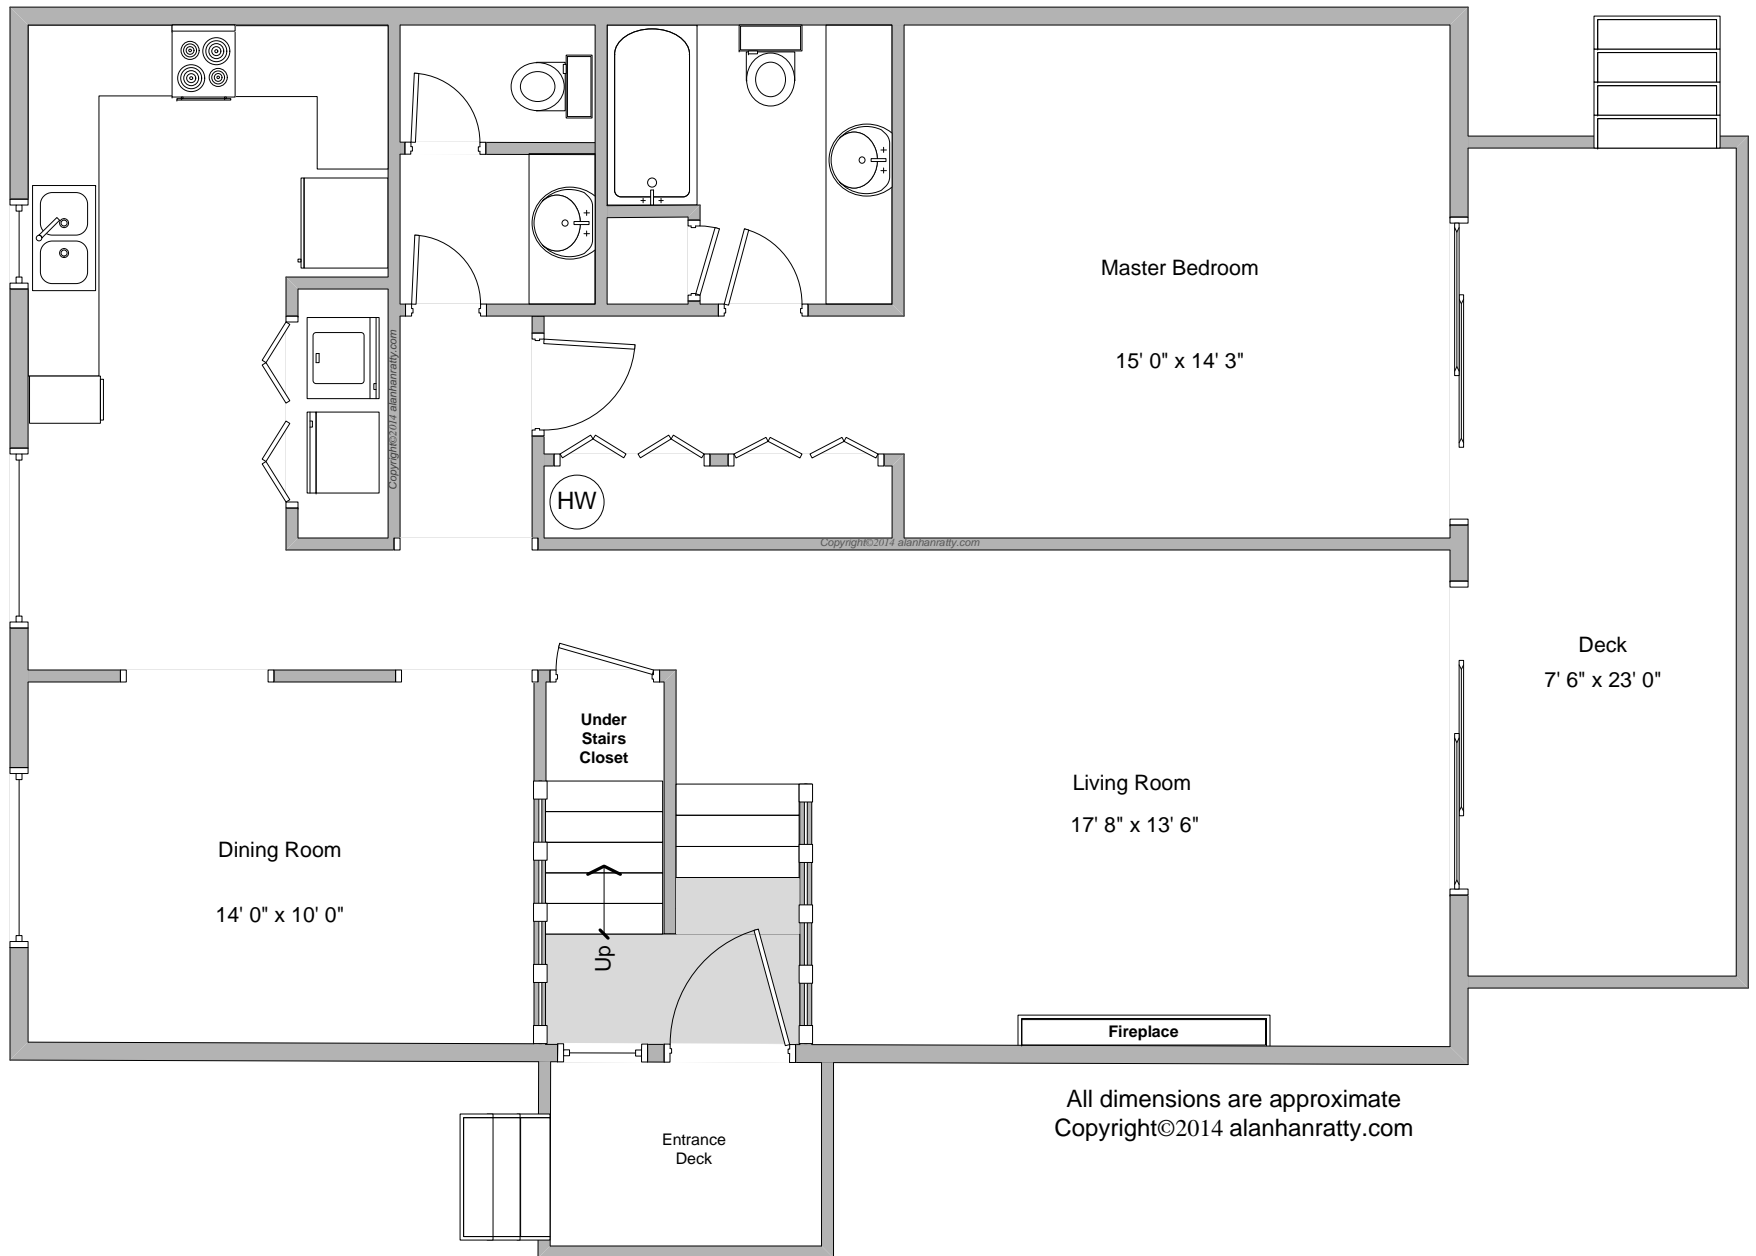

4238 D'Youville Trace Brookhaven, GA 30341

Custom Floor Plan provided by
ALAN HANRATTY
RE/MAX METRO ATLANTA CITYSIDE
404.876.0000
www.METROEXPERT.com