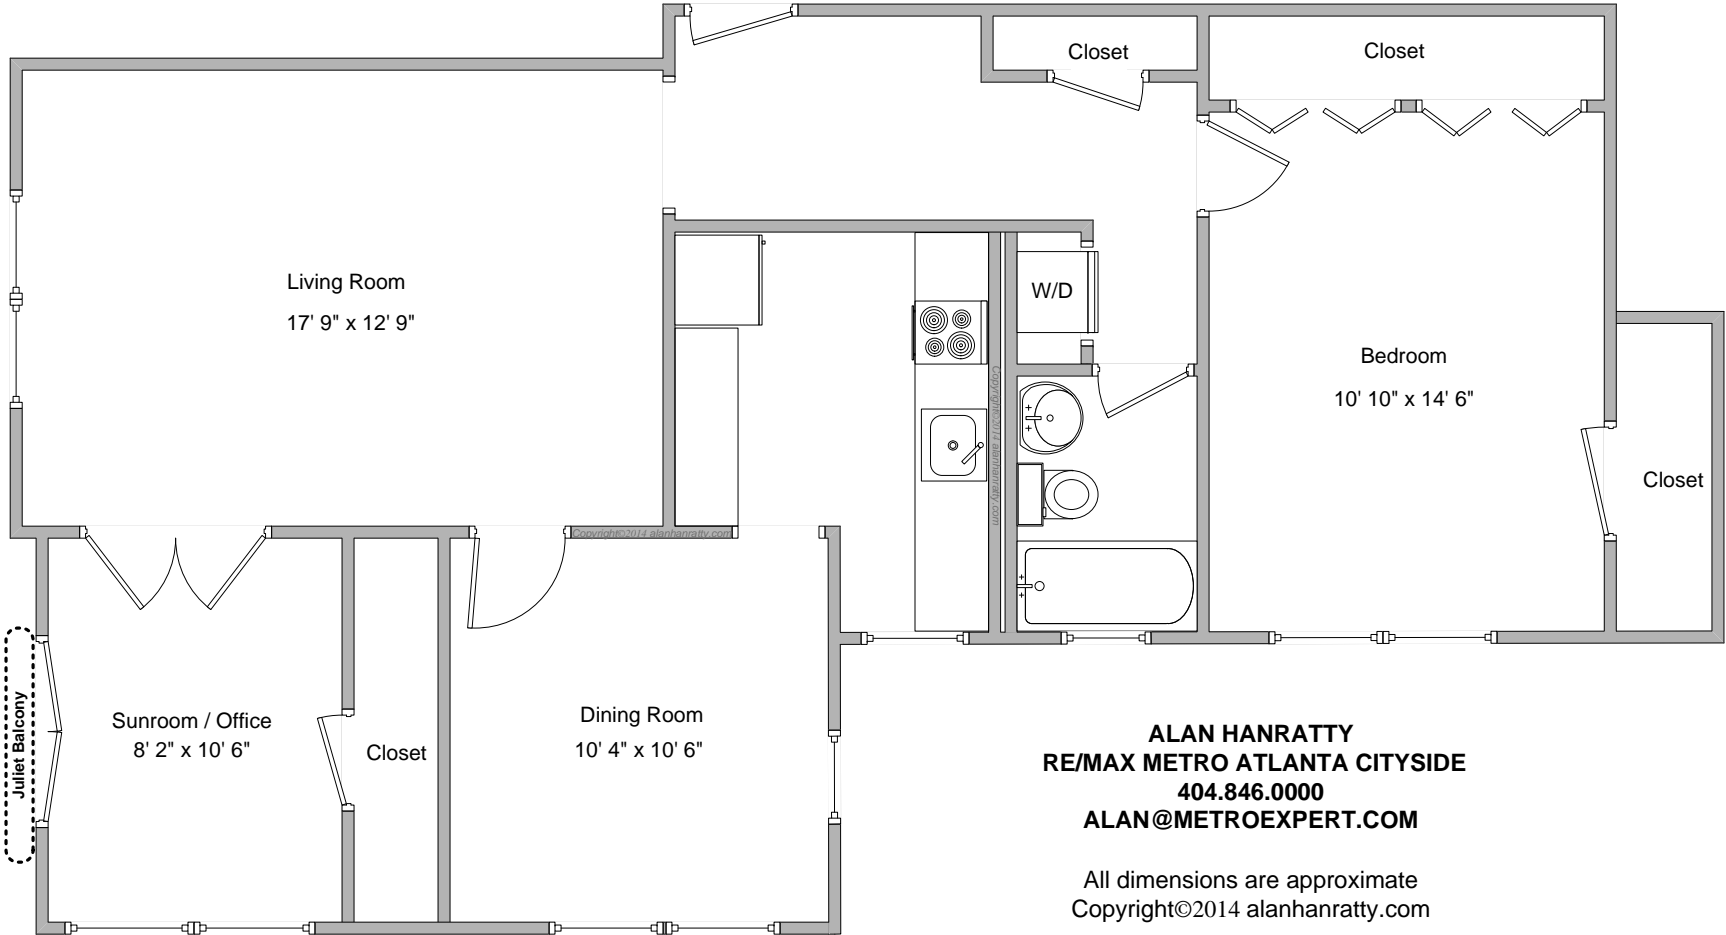

The Westchester Wiltshire

18 Collier Road NE
Unit #2
Atlanta, GA 30309

ALAN HANRATTY
RE/MAX METRO ATLANTA CITYSIDE
404.846.0000
ALAN@METROEXPERT.COM

All dimensions are approximate
Copyright©2014 alanhanratty.com