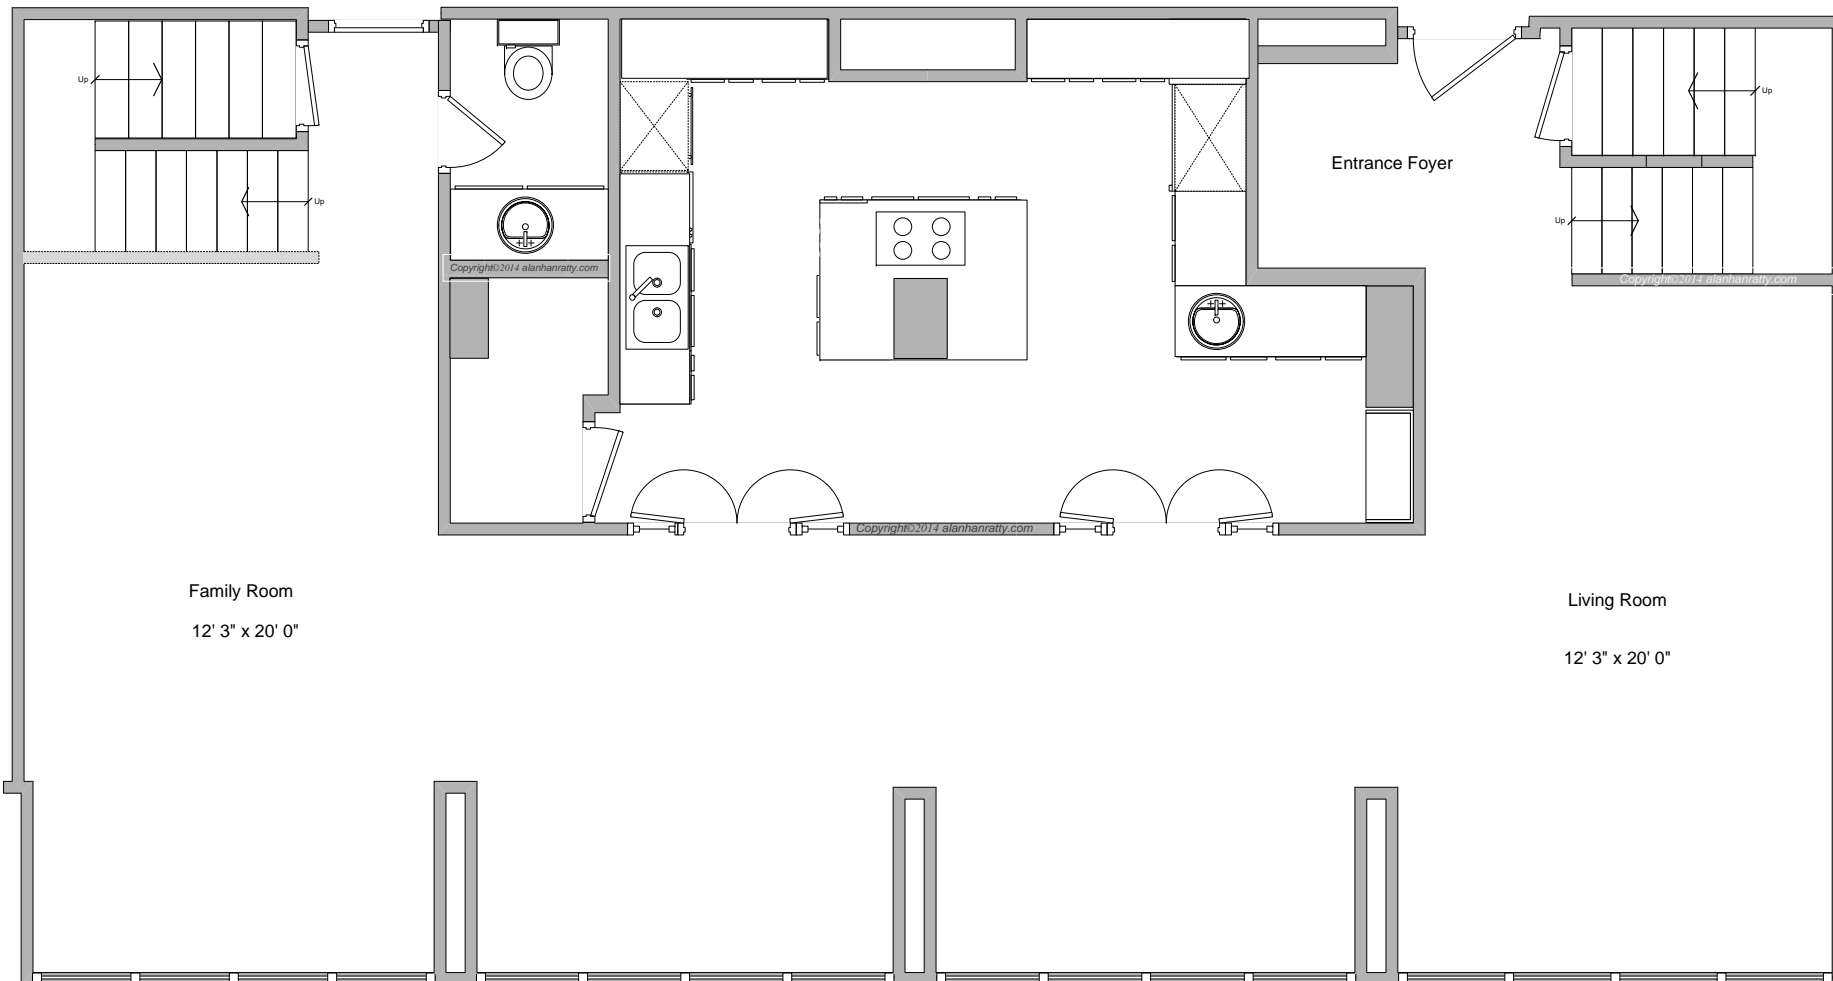

145 15th Street, #610
Atlanta, GA 30309
Main Level

ALAN HANRATTY
RE/MAX METRO ATLANTA CITYSIDE
404.846.0000
ALAN@METROEXPERT.COM

All dimensions are approximate
Copyright©2014 alanhanratty.com

Family Room
12' 3" x 20' 0"

Living Room
12' 3" x 20' 0"

Entrance Foyer

145 15th Street, #610
Atlanta, GA 30309
Upper Level

ALAN HANRATTY
RE/MAX METRO ATLANTA CITYSIDE
404.846.0000
ALAN@METROEXPERT.COM

All dimensions are approximate
Copyright©2014 alanhanratty.com