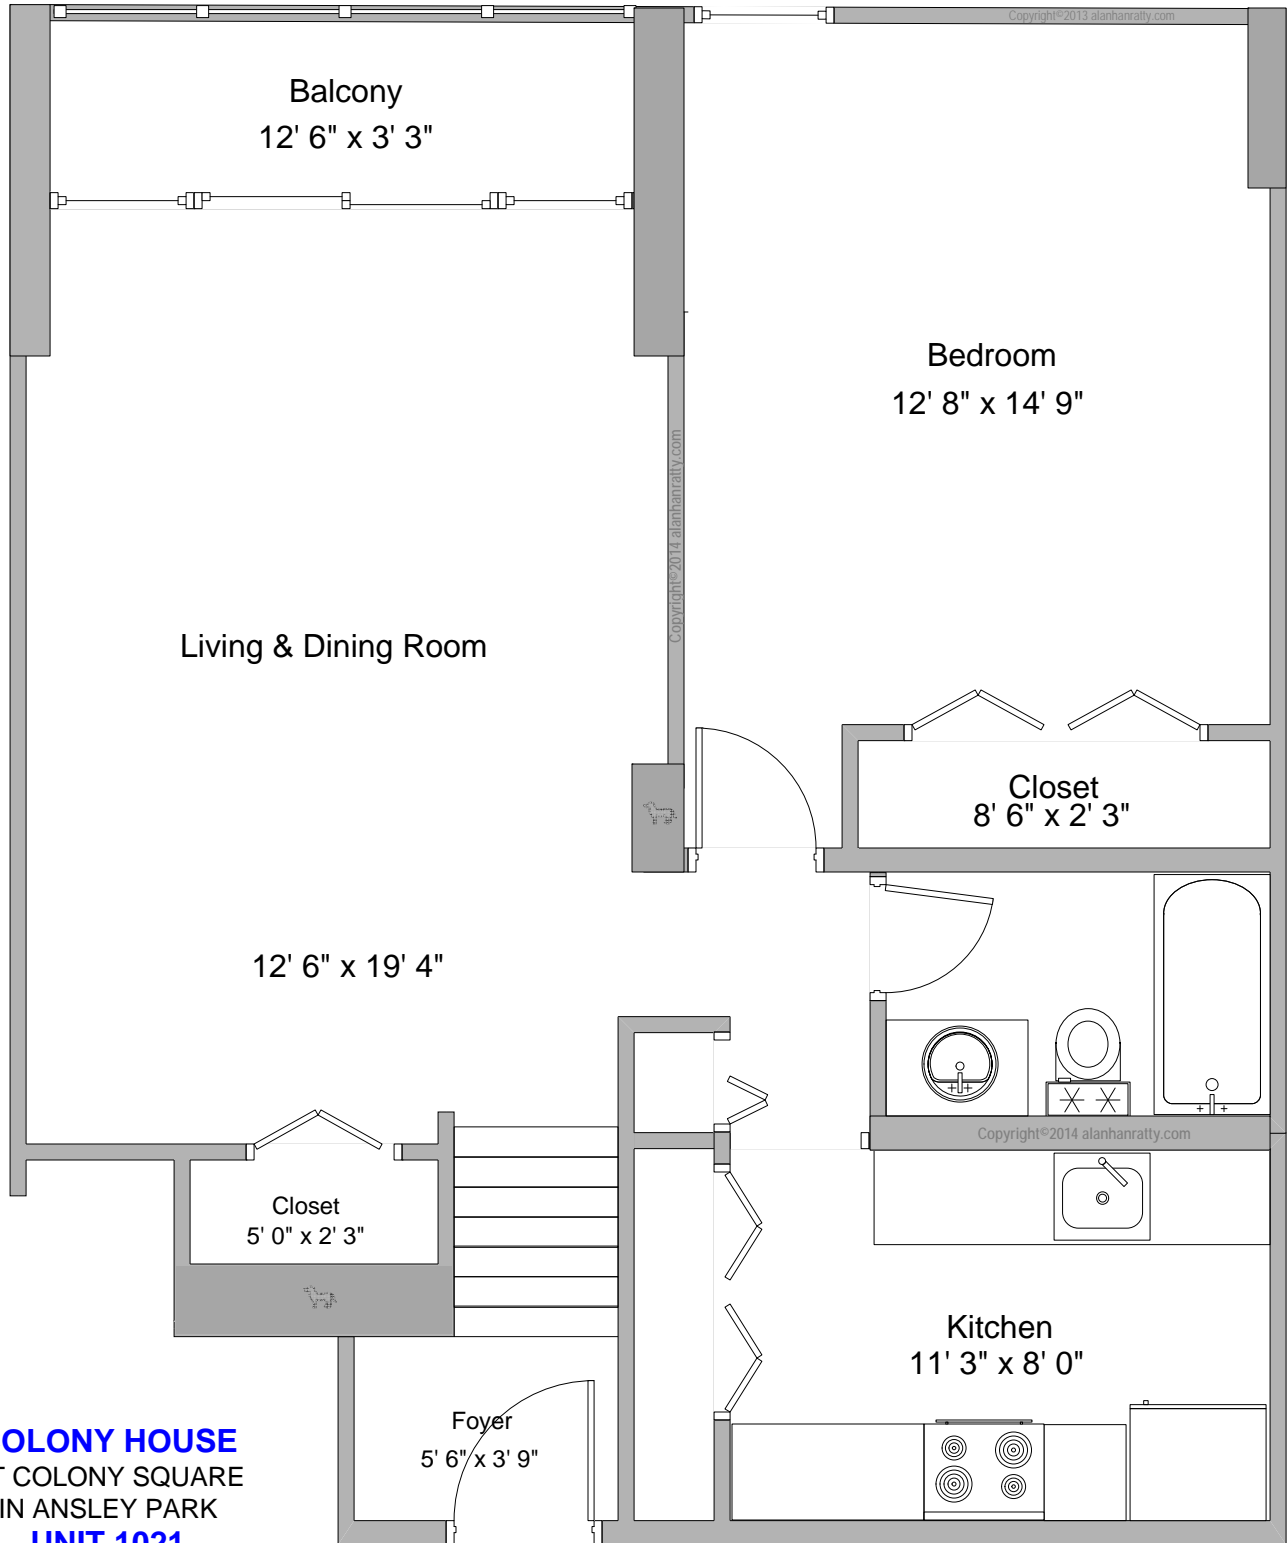

All dimensions are approximate
Copyright©2014 alanhanratty.com

COLONY HOUSE
AT COLONY SQUARE
IN ANSLEY PARK
UNIT 1021
145 15TH STREET NE
ATLANTA, GA 30309

Custom Floor Plan provided by

ALAN HANRATTY
RE/MAX METRO ATLANTA CITYSIDE
404.876.0000
www.METROEXPERT.com