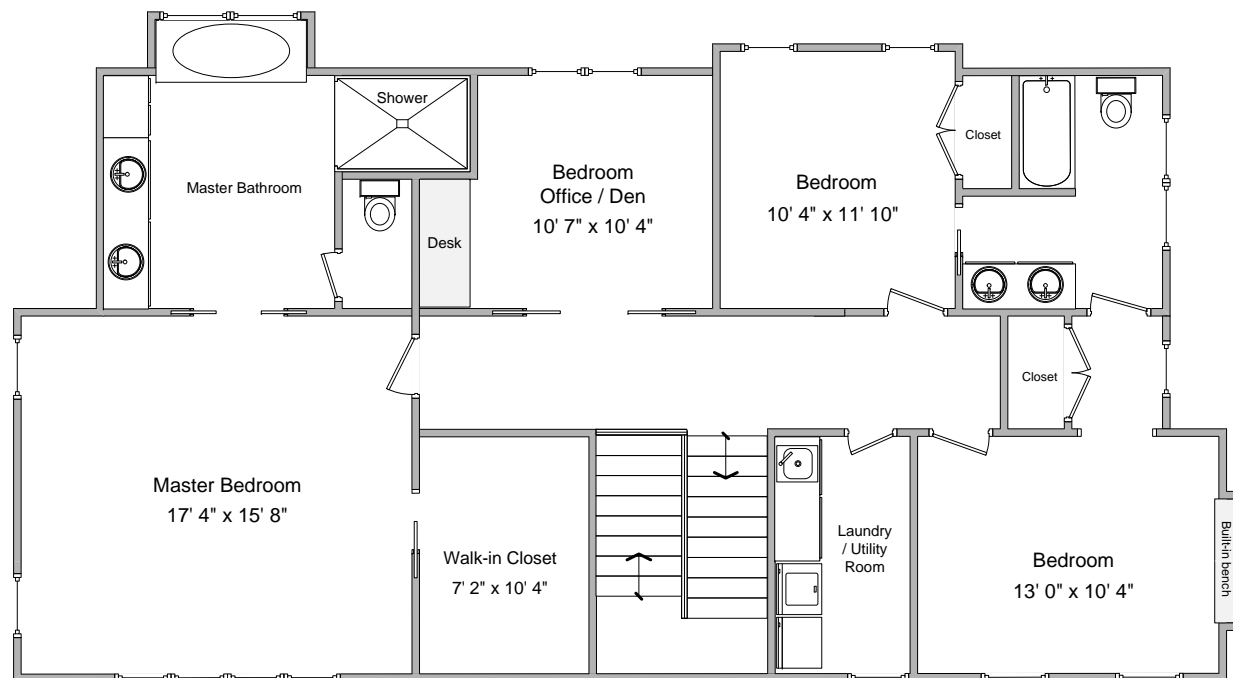

Custom Floor Plan provided by

Main Level

ALAN HANRATTY
 RE/MAX METRO ATLANTA CITYSIDE
404.876.0000
 www.METROEXPERT.com

118 W. HILL STREET
DECATUR, GA 30030

Custom Floor Plan provided by

Upper Level

ALAN HANRATTY
 RE/MAX METRO ATLANTA CITYSIDE
404.876.0000
 www.**METROEXPERT**.com