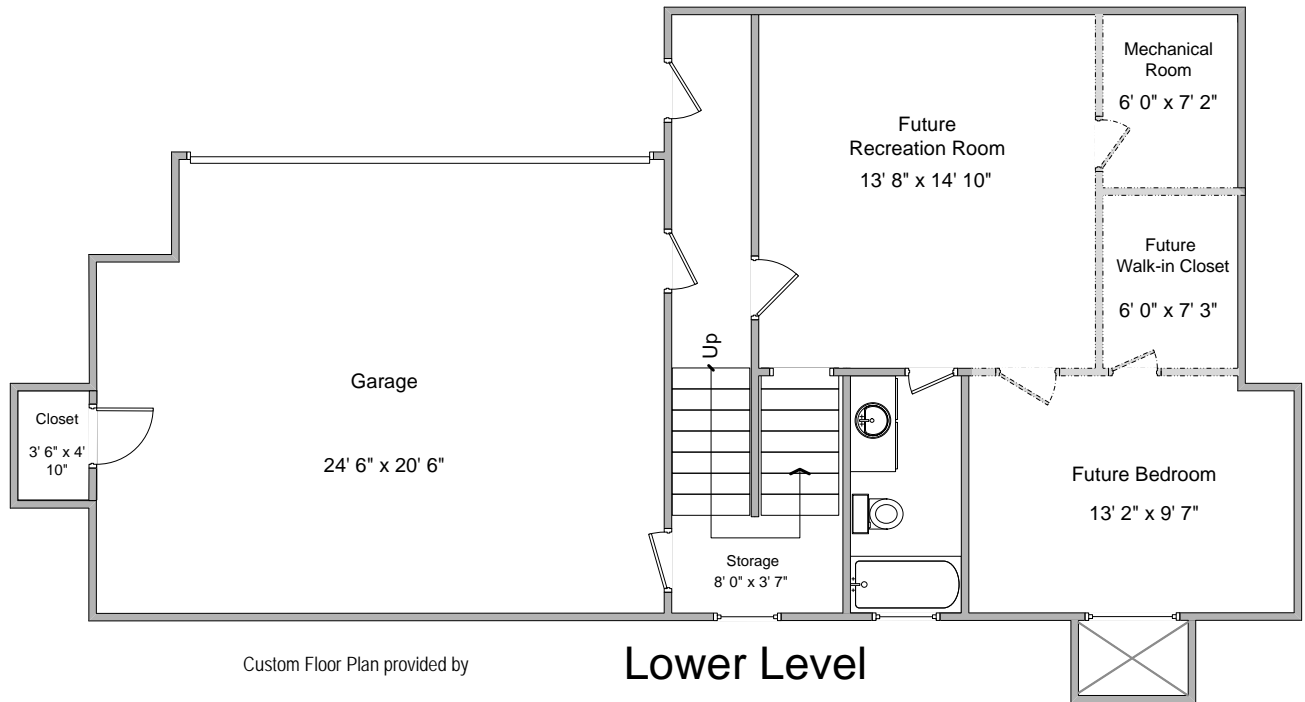

Custom Floor Plan provided by

Main Level

ALAN HANRATTY
 RE/MAX METRO ATLANTA CITYSIDE
404.876.0000
 www.METROEXPERT.com

118 W. HILL STREET
DECATUR, GA 30030

Custom Floor Plan provided by

Upper Level

ALAN HANRATTY
 RE/MAX METRO ATLANTA CITYSIDE
404.876.0000
 www.**METROEXPERT**.com

118 W. HILL STREET
DECATUR, GA 30030

Custom Floor Plan provided by

Lower Level

ALAN HANRATTY
RE/MAX METRO ATLANTA CITYSIDE
404.876.0000
www.**METROEXPERT**.com

118 W. HILL STREET
DECATUR, GA 30030