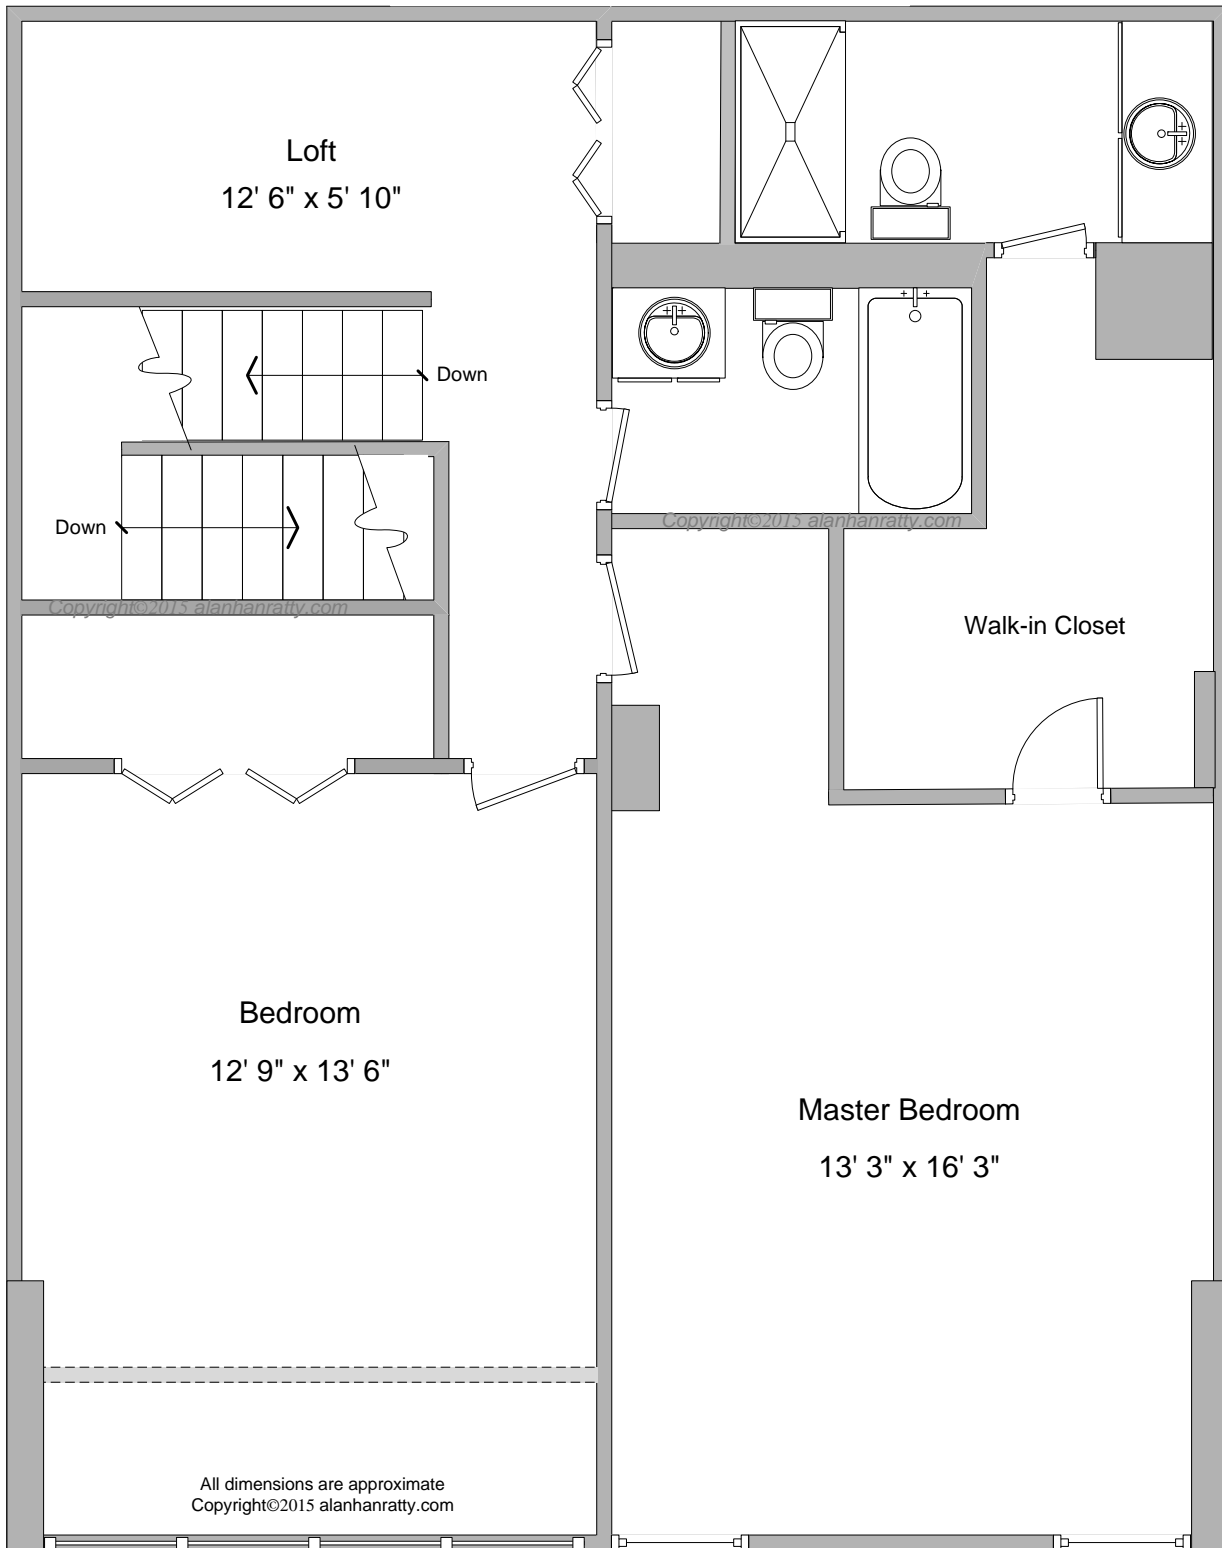

COLONY HOUSE
AT COLONY SQUARE
IN ANSLEY PARK
UNIT 204
145 15TH STREET NE
ATLANTA, GA 30309

All dimensions are approximate
Copyright©2015 alanhanratty.com

ALAN HANRATTY
RE/MAX METRO ATLANTA CITYSIDE
404.846.0000
ALAN@METROEXPERT.COM