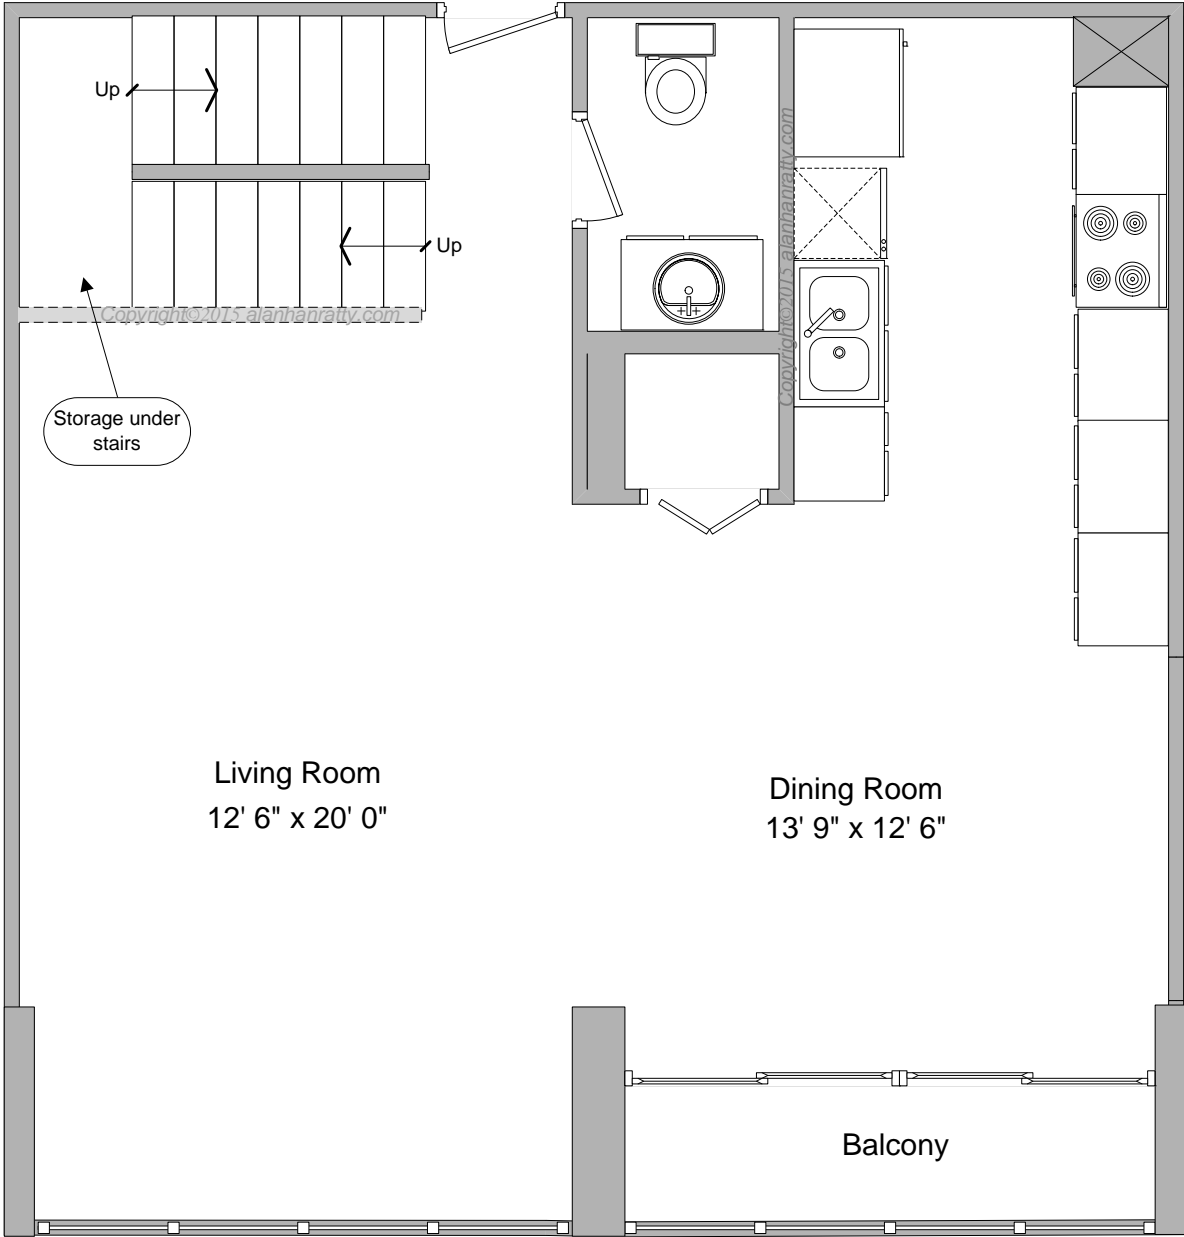

COLONY HOUSE
AT COLONY SQUARE
IN ANSLEY PARK
UNIT 204
145 15TH STREET NE
ATLANTA, GA 30309

ALAN HANRATTY
RE/MAX METRO ATLANTA CITYSIDE
404.846.0000
ALAN@METROEXPERT.COM

All dimensions are approximate
Copyright©2015 alanhanratty.com