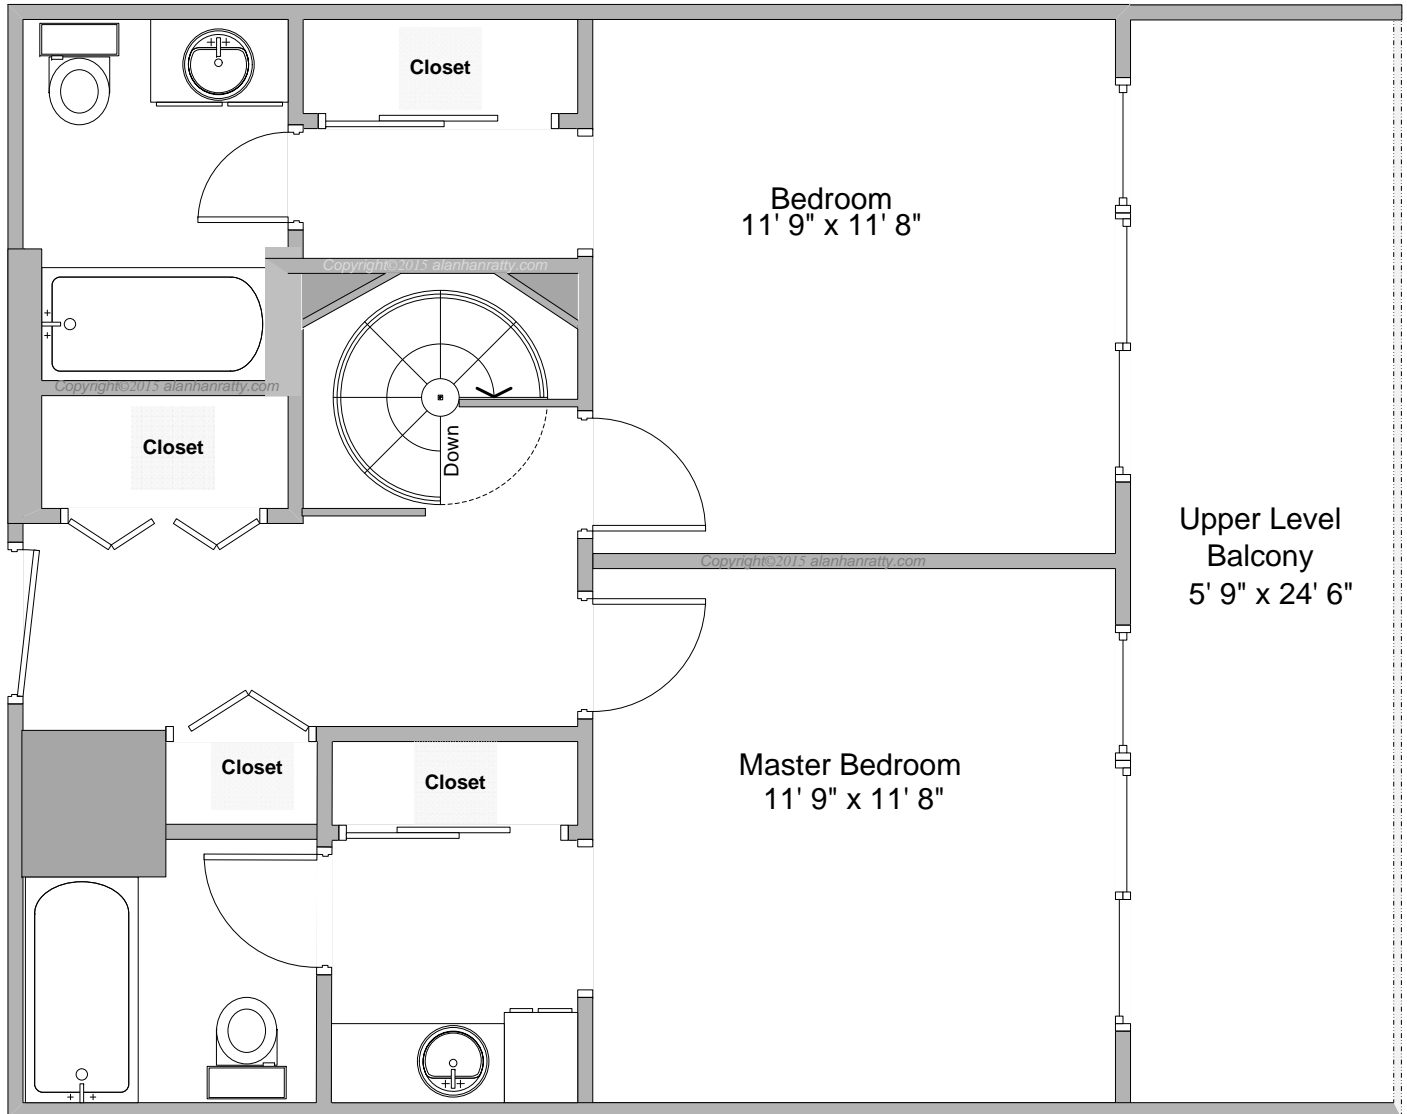

1130 Piedmont Avenue, #603, Atlanta, GA 30309  
Ansley Above The Park  
**Upper Level**

ALAN HANRATTY  
RE/MAX METRO ATLANTA CITYSIDE  
404.846.0000  
ALAN@METROEXPERT.COM

All dimensions are approximate  
Copyright©2015 alanhanratty.com