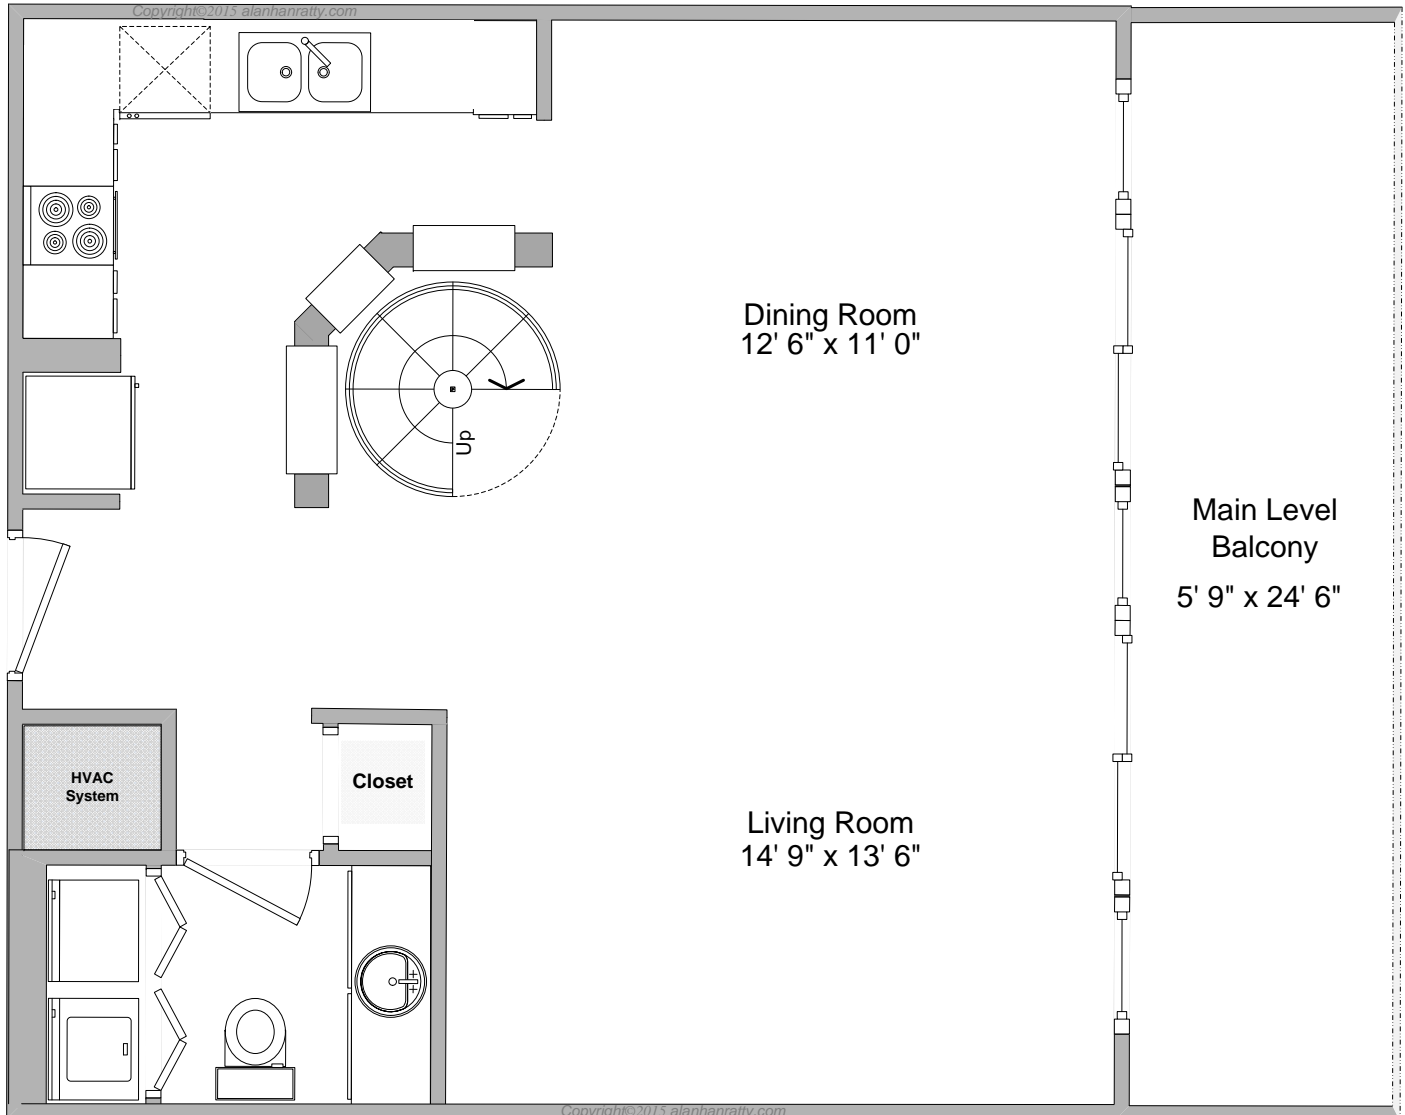

1130 Piedmont Avenue, #603, Atlanta, GA 30309
Ansley Above The Park
Main Level

ALAN HANRATTY
RE/MAX METRO ATLANTA CITYSIDE
404.846.0000
ALAN@METROEXPERT.COM

All dimensions are approximate
Copyright©2015 alanhanratty.com