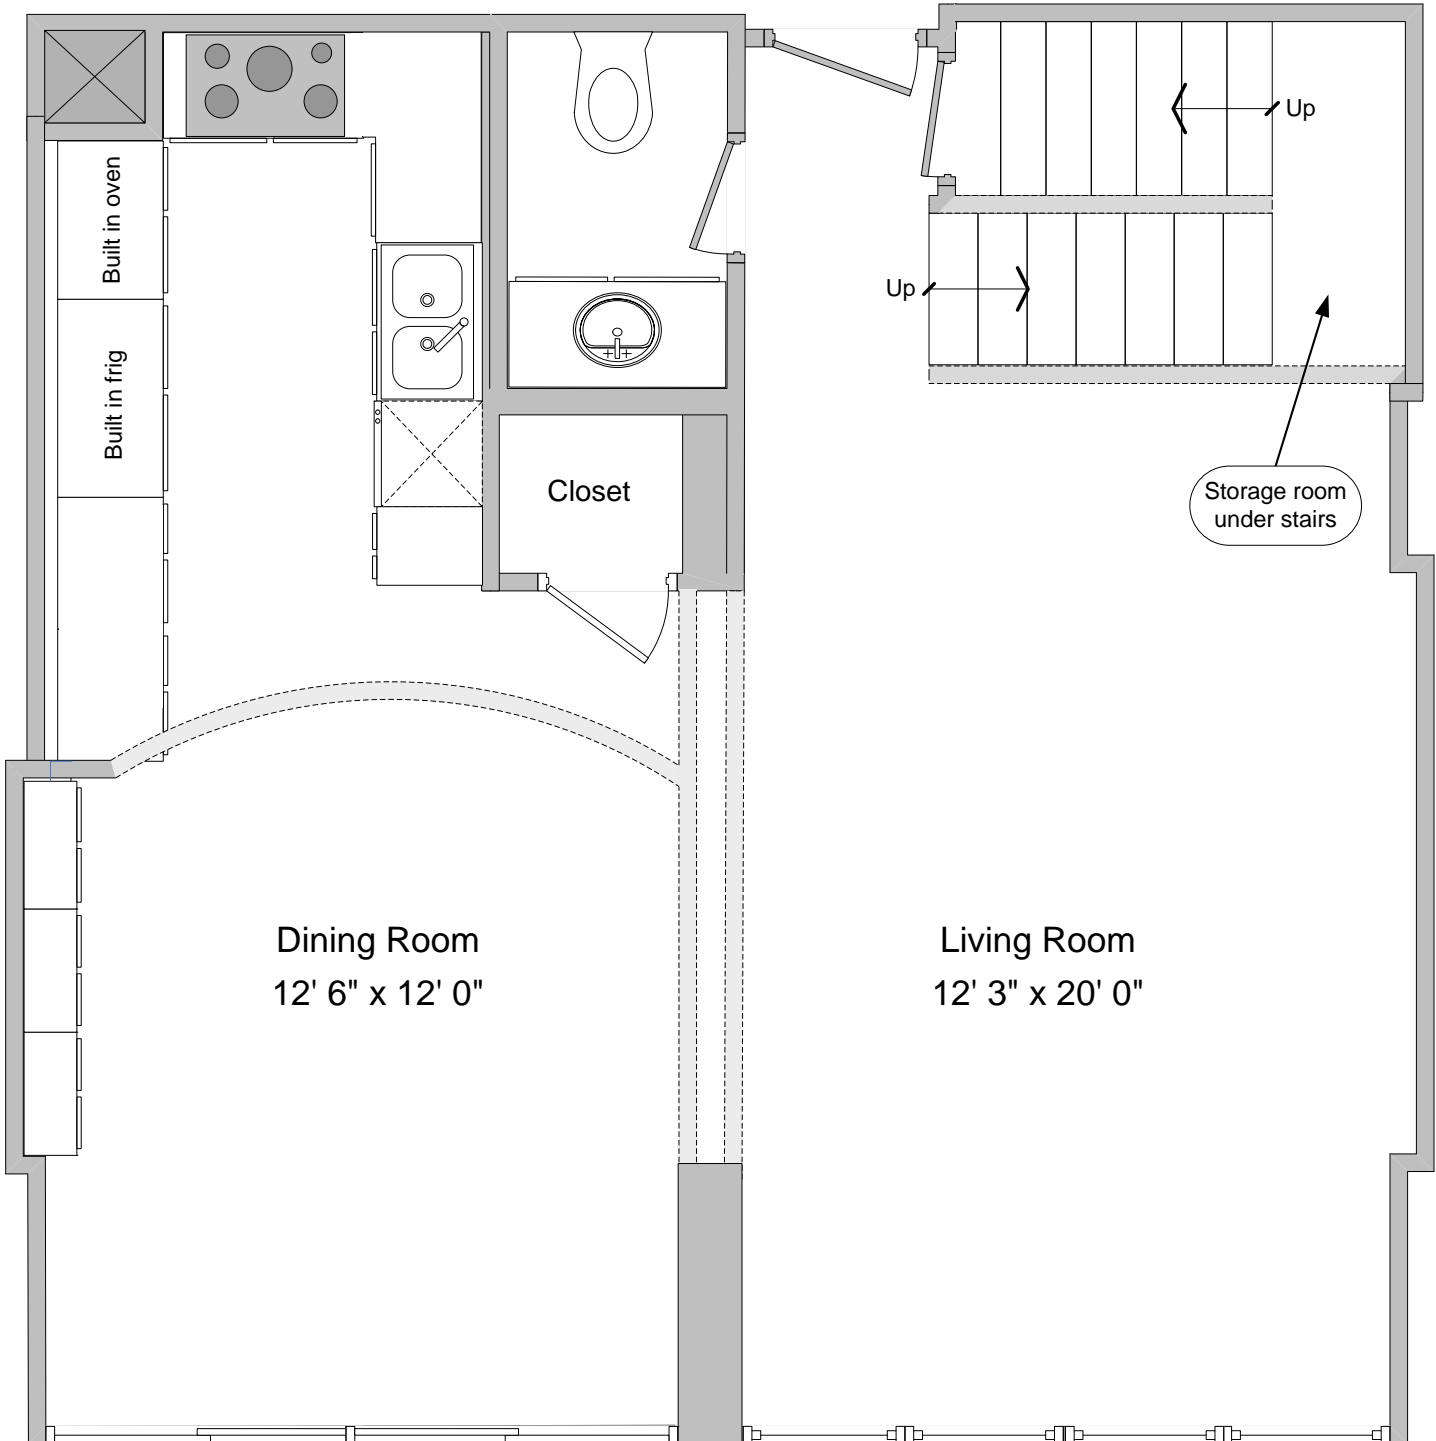

145 15th St NE, #1026, Atlanta, GA 30309
Colony House
Main Level

ALAN HANRATTY
RE/MAX METRO ATLANTA CITYSIDE
404.846.0000
ALAN@METROEXPERT.COM