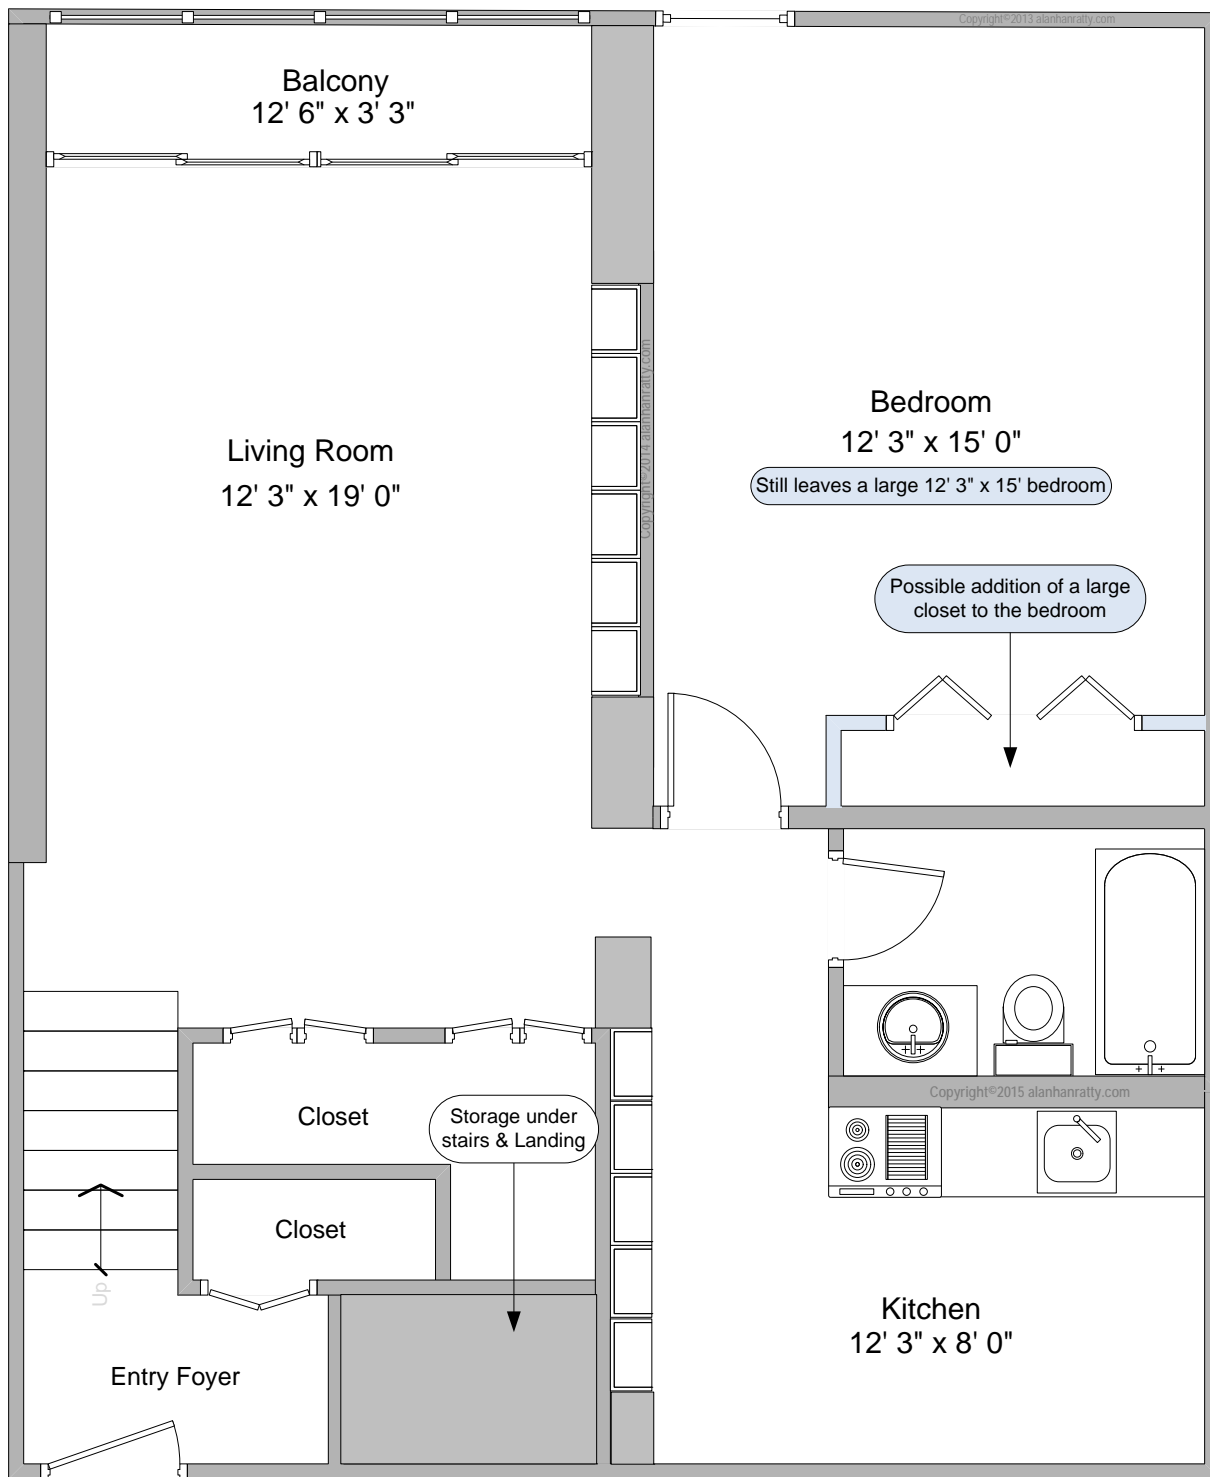

# EXISTING FLOOR PLAN

**COLONY HOUSE**  
AT COLONY SQUARE  
IN ANSLEY PARK  
**UNIT 441**  
145 15<sup>TH</sup> STREET NE  
ATLANTA, GA 30309

All dimensions are approximate  
Copyright©2015 alanhanratty.com

# POSSIBLE FLOOR PLAN IF ADDED CLOSET IN BEDROOM

**COLONY HOUSE**  
**AT COLONY SQUARE**  
**IN ANSLEY PARK**  
**UNIT 441**  
**145 15<sup>TH</sup> STREET NE**  
**ATLANTA, GA 30309**

All dimensions are approximate  
 Copyright © 2015 alanhanratty.com