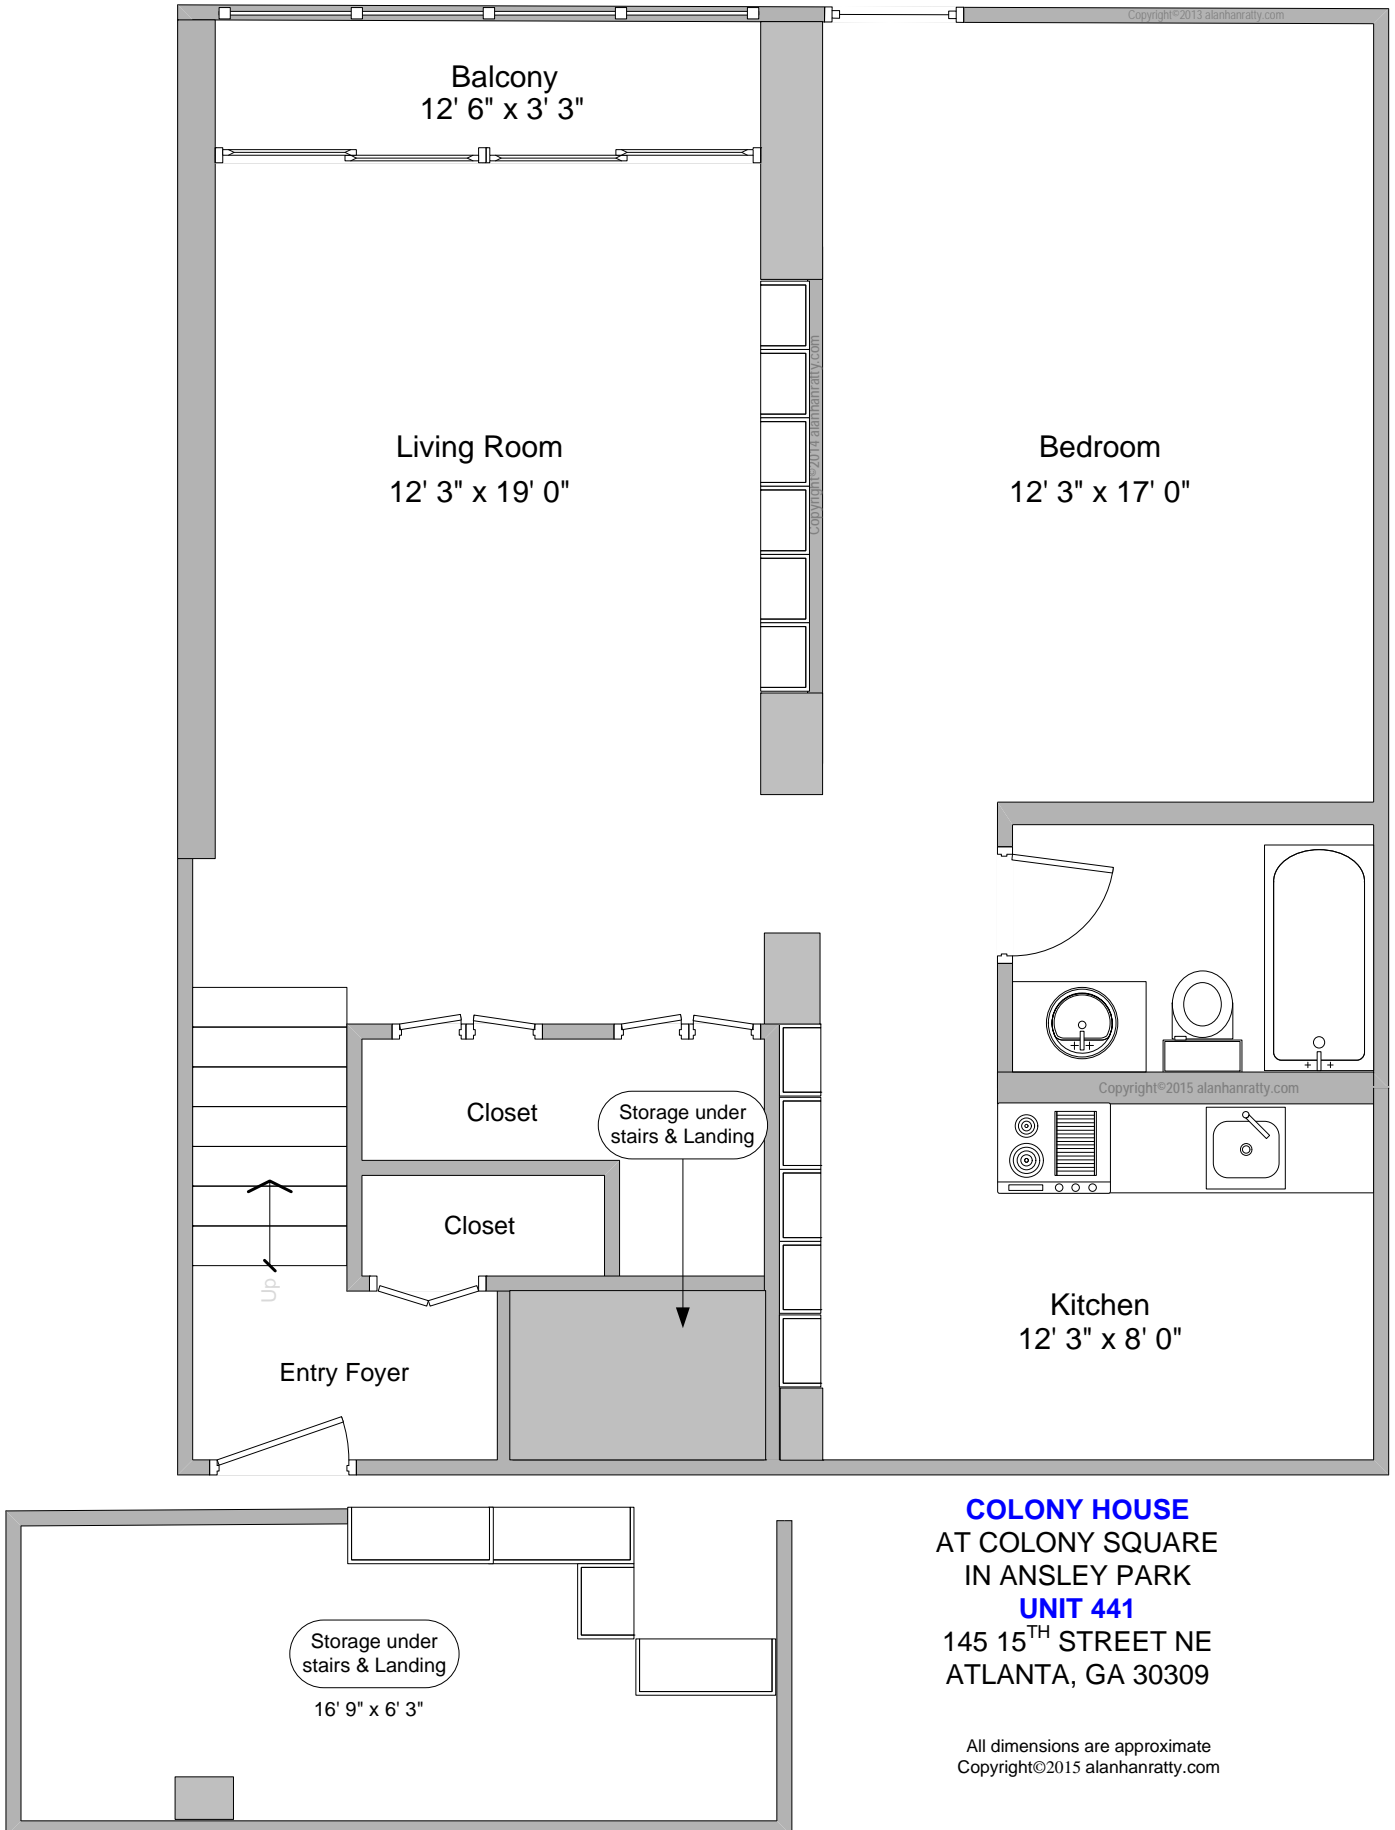

# EXISTING FLOOR PLAN

**COLONY HOUSE**  
AT COLONY SQUARE  
IN ANSLEY PARK  
**UNIT 441**  
145 15<sup>TH</sup> STREET NE  
ATLANTA, GA 30309

All dimensions are approximate  
Copyright©2015 alanhanratty.com

# POSSIBLE FLOOR PLAN IF ADDED CLOSET IN BEDROOM

**COLONY HOUSE**  
**AT COLONY SQUARE**  
**IN ANSLEY PARK**  
**UNIT 441**  
**145 15<sup>TH</sup> STREET NE**  
**ATLANTA, GA 30309**

All dimensions are approximate  
 Copyright © 2015 alanhanratty.com