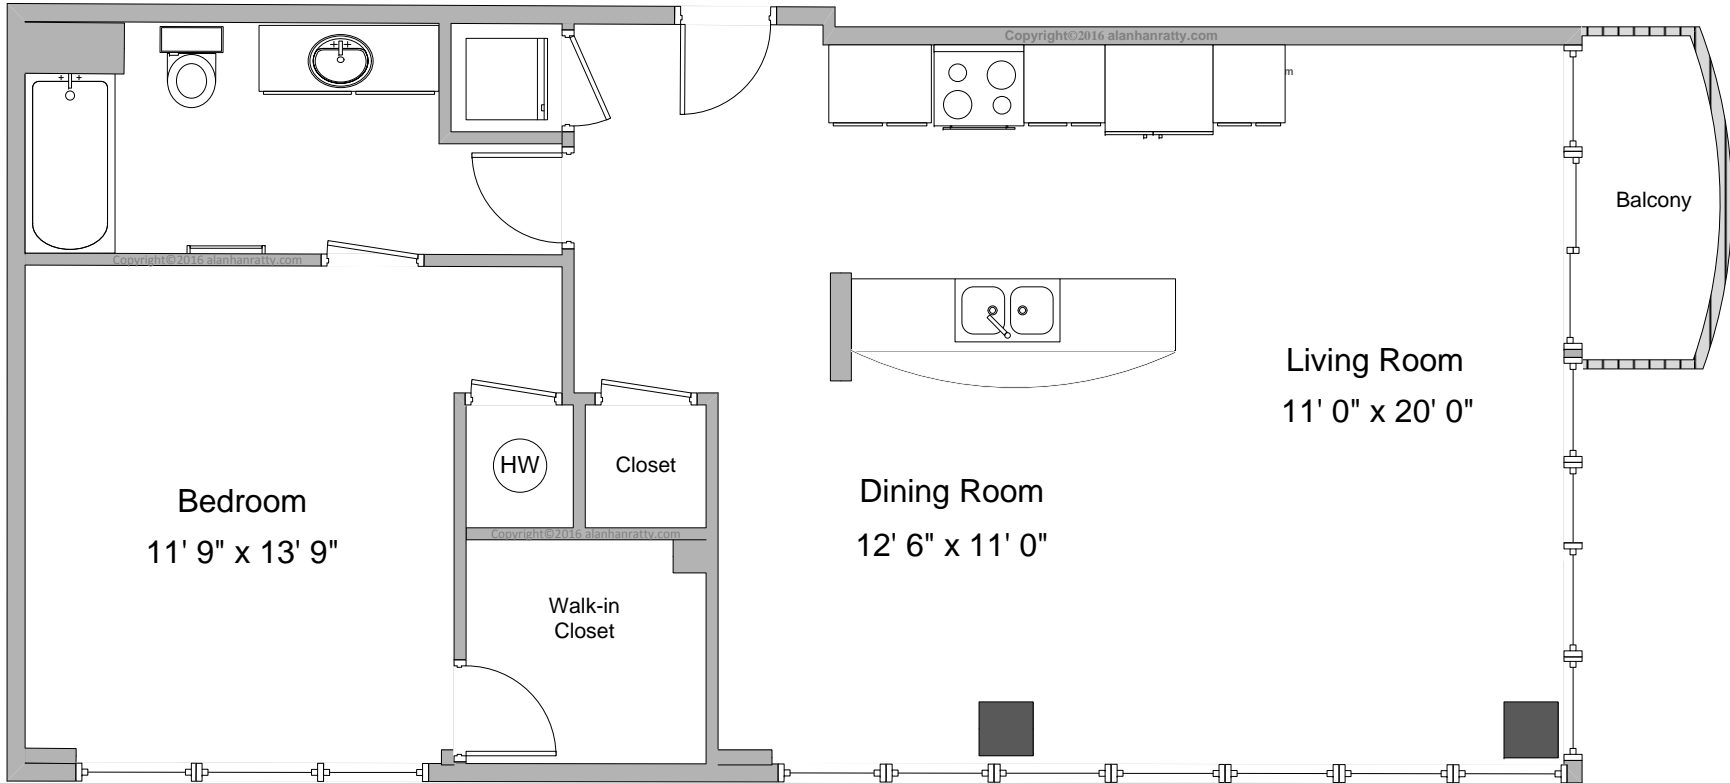

ALAN HANRATTY  
RE/MAX METRO ATLANTA CITYSIDE  
404.846.0000  
ALAN@METROEXPERT.COM

923 Peachtree St NE, #939  
Atlanta, GA 30309  
The Metropolis

All dimensions are approximate  
Copyright©2016 alanhanratty.com