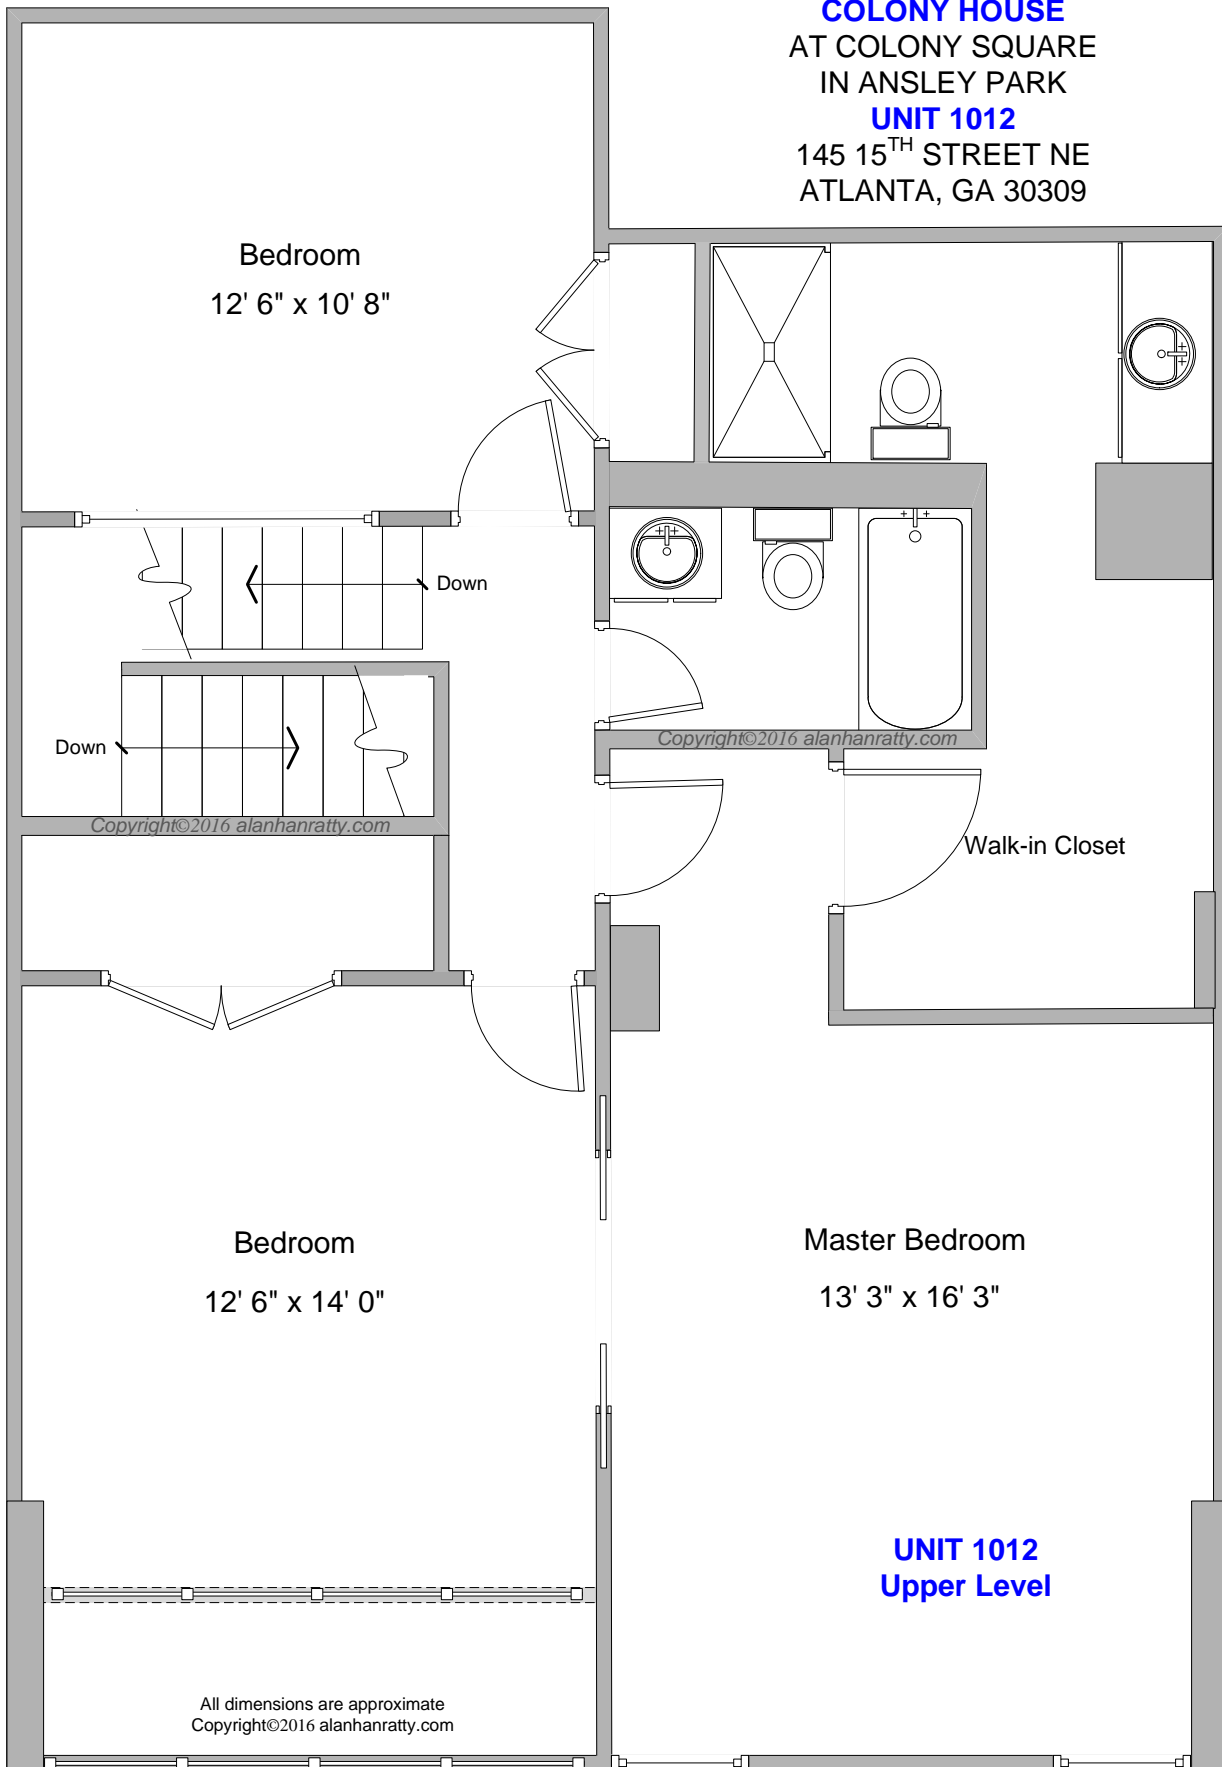

COLONY HOUSE
AT COLONY SQUARE
IN ANSLEY PARK
UNIT 1012
145 15TH STREET NE
ATLANTA, GA 30309

ALAN HANRATTY
RE/MAX METRO ATLANTA CITYSIDE
404.846.0000
ALAN@METROEXPERT.COM

COLONY HOUSE
AT COLONY SQUARE
IN ANSLEY PARK
UNIT 1012
145 15TH STREET NE
ATLANTA, GA 30309