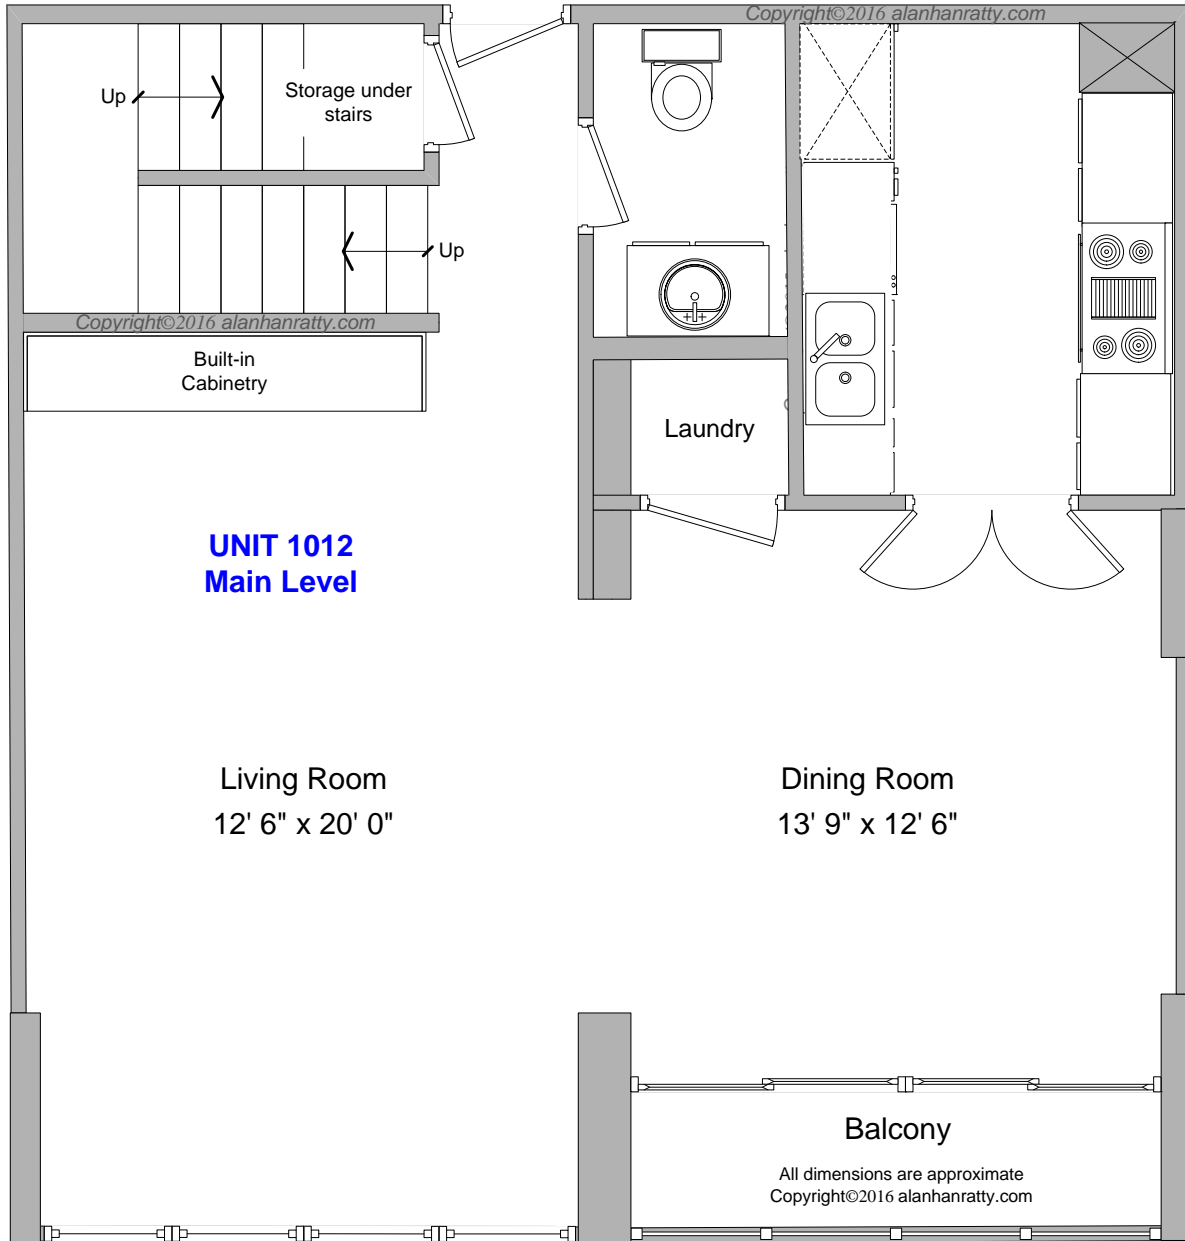

COLONY HOUSE
AT COLONY SQUARE
IN ANSLEY PARK
UNIT 1012
145 15TH STREET NE
ATLANTA, GA 30309

ALAN HANRATTY
RE/MAX METRO ATLANTA CITYSIDE
404.846.0000
ALAN@METROEXPERT.COM