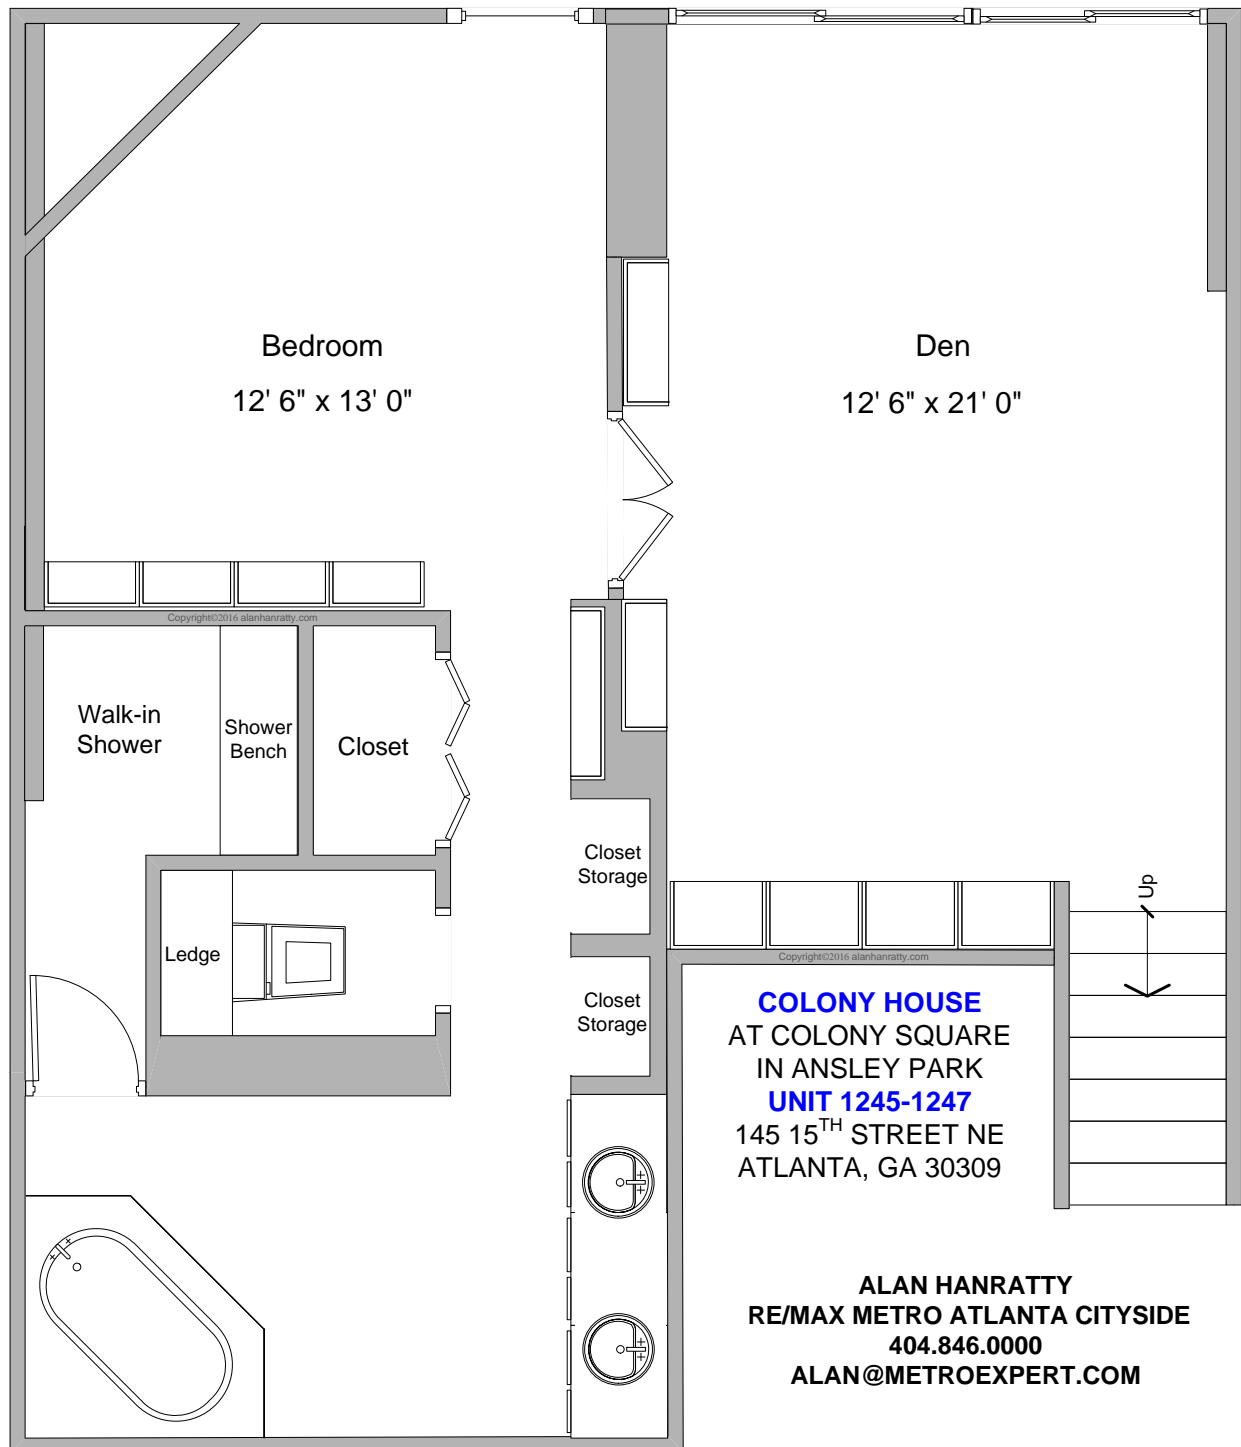

COLONY HOUSE
 AT COLONY SQUARE
 IN ANSLEY PARK
UNIT 1245-1247
 145 15TH STREET NE
 ATLANTA, GA 30309

MAIN LEVEL

ALAN HANRATTY
 RE/MAX METRO ATLANTA CITYSIDE
 404.846.0000
 ALAN@METROEXPERT.COM

LOWER LEVEL

COLONY HOUSE
AT COLONY SQUARE
IN ANSLEY PARK
UNIT 1245-1247
 145 15TH STREET NE
 ATLANTA, GA 30309

ALAN HANRATTY
RE/MAX METRO ATLANTA CITYSIDE
404.846.0000
ALAN@METROEXPERT.COM

All dimensions are approximate
 Copyright©2016 alanhanratty.com