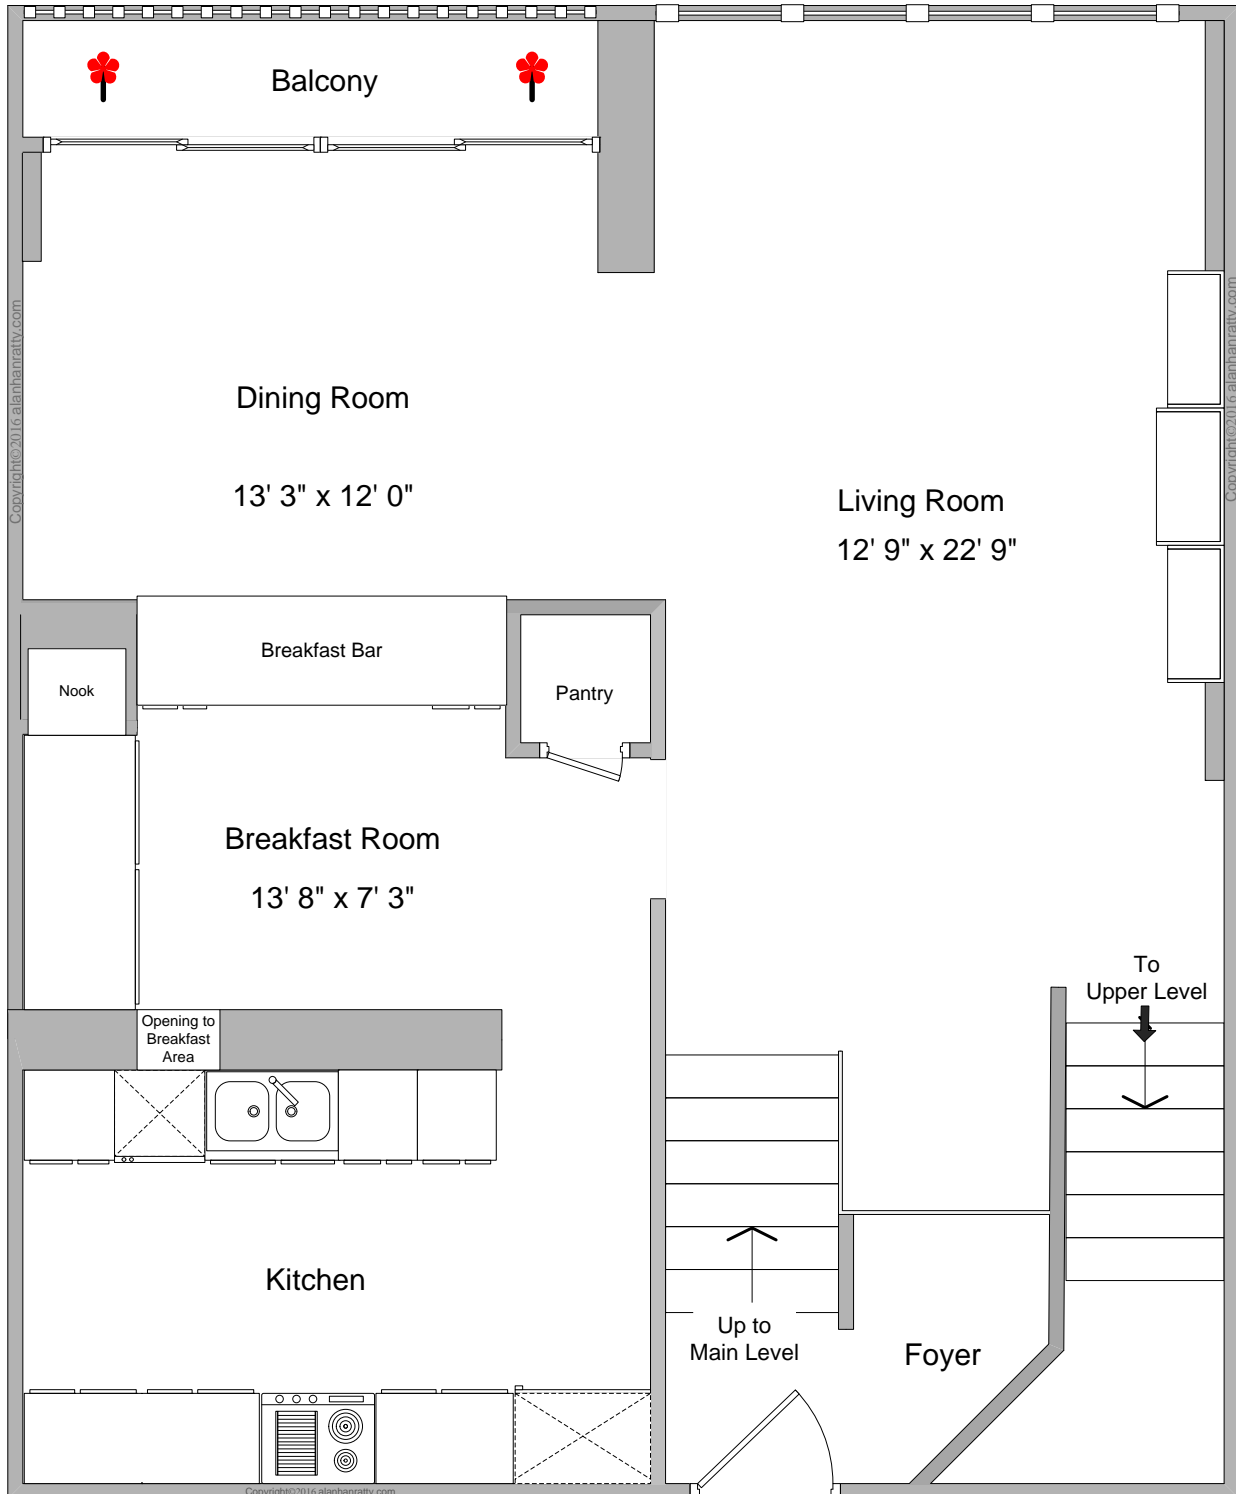

Colony House
"Cross Over Plan"
145 15th Street NE, #1229
Atlanta, GA 30309

Alan Hanratty
Re/Max Metro Atlanta Cityside
404.846.0000
Alan@MetroExpert.com

Main Level

All dimensions are approximate
Copyright©2016 alanhanratty.com