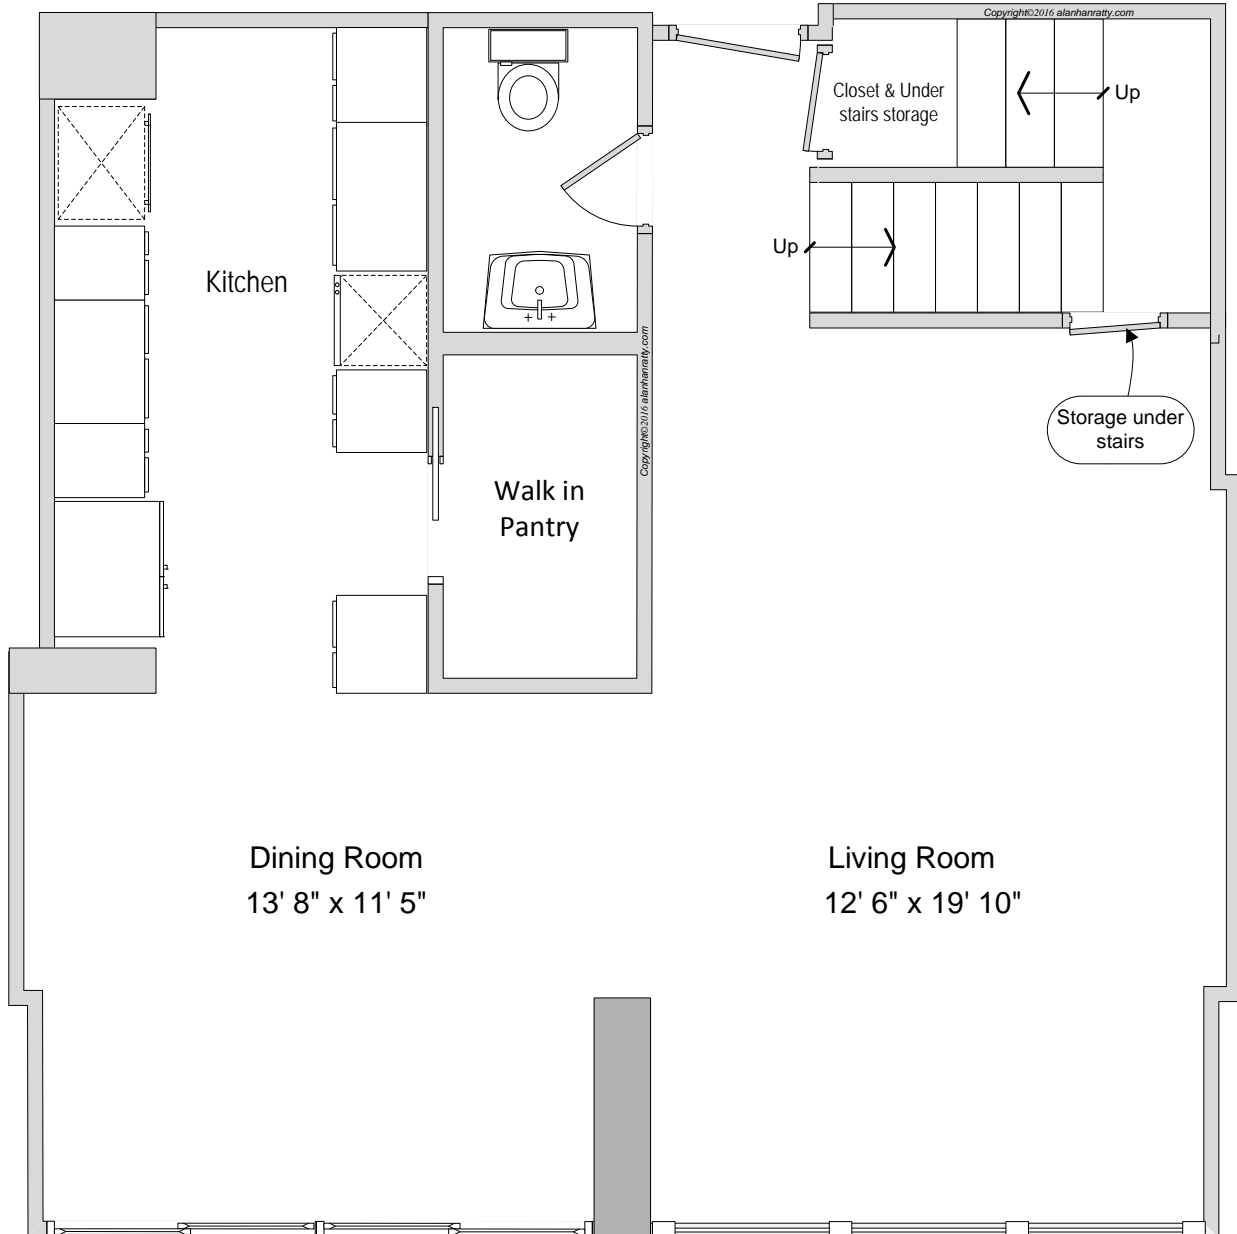

Colony House
145 15th Street NE, #626
Atlanta, GA 30309

Alan Hanratty
Re/Max Metro Atlanta Cityside
404.846.0000
Alan@MetroExpert.com

Upper Level

All dimensions are approximate
Copyright©2016 alanhanratty.com