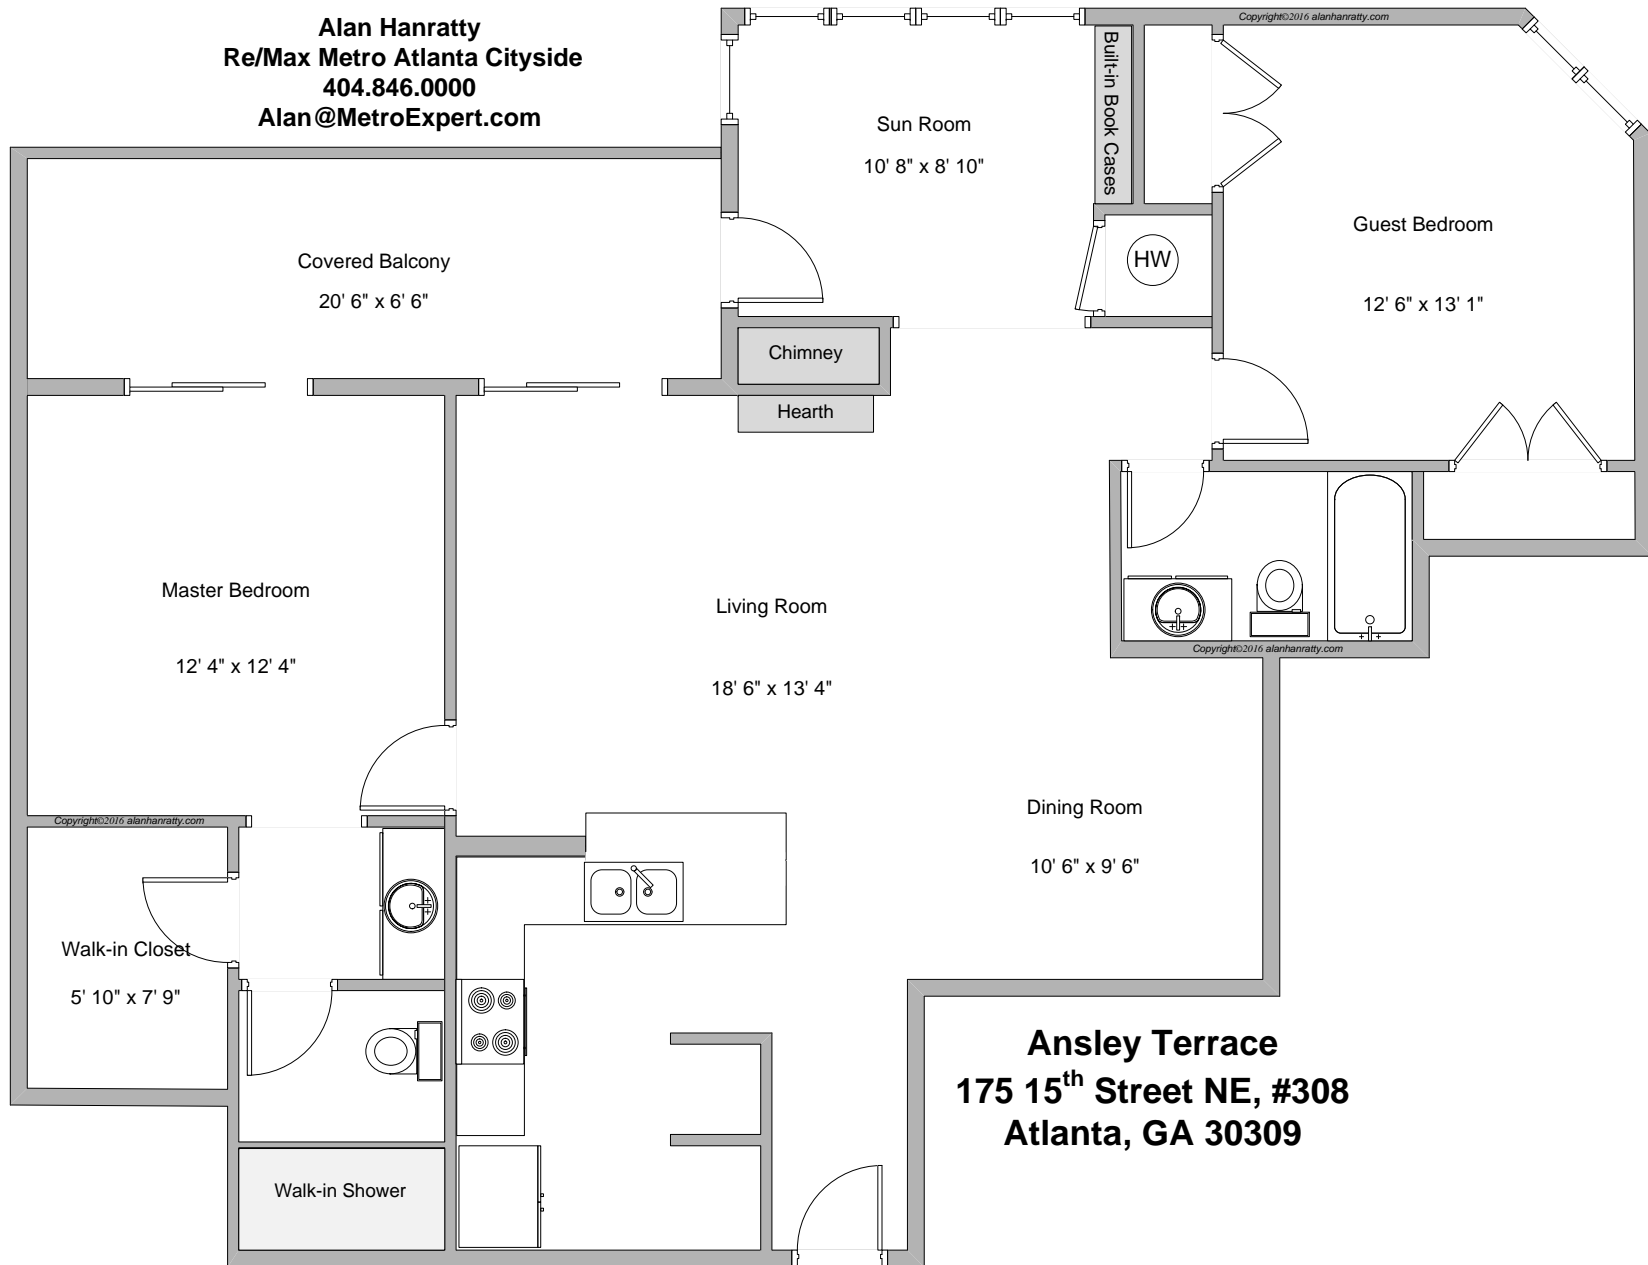

Alan Hanratty
Re/Max Metro Atlanta Cityside
404.846.0000
Alan@MetroExpert.com

Ansley Terrace
175 15th Street NE, #308
Atlanta, GA 30309