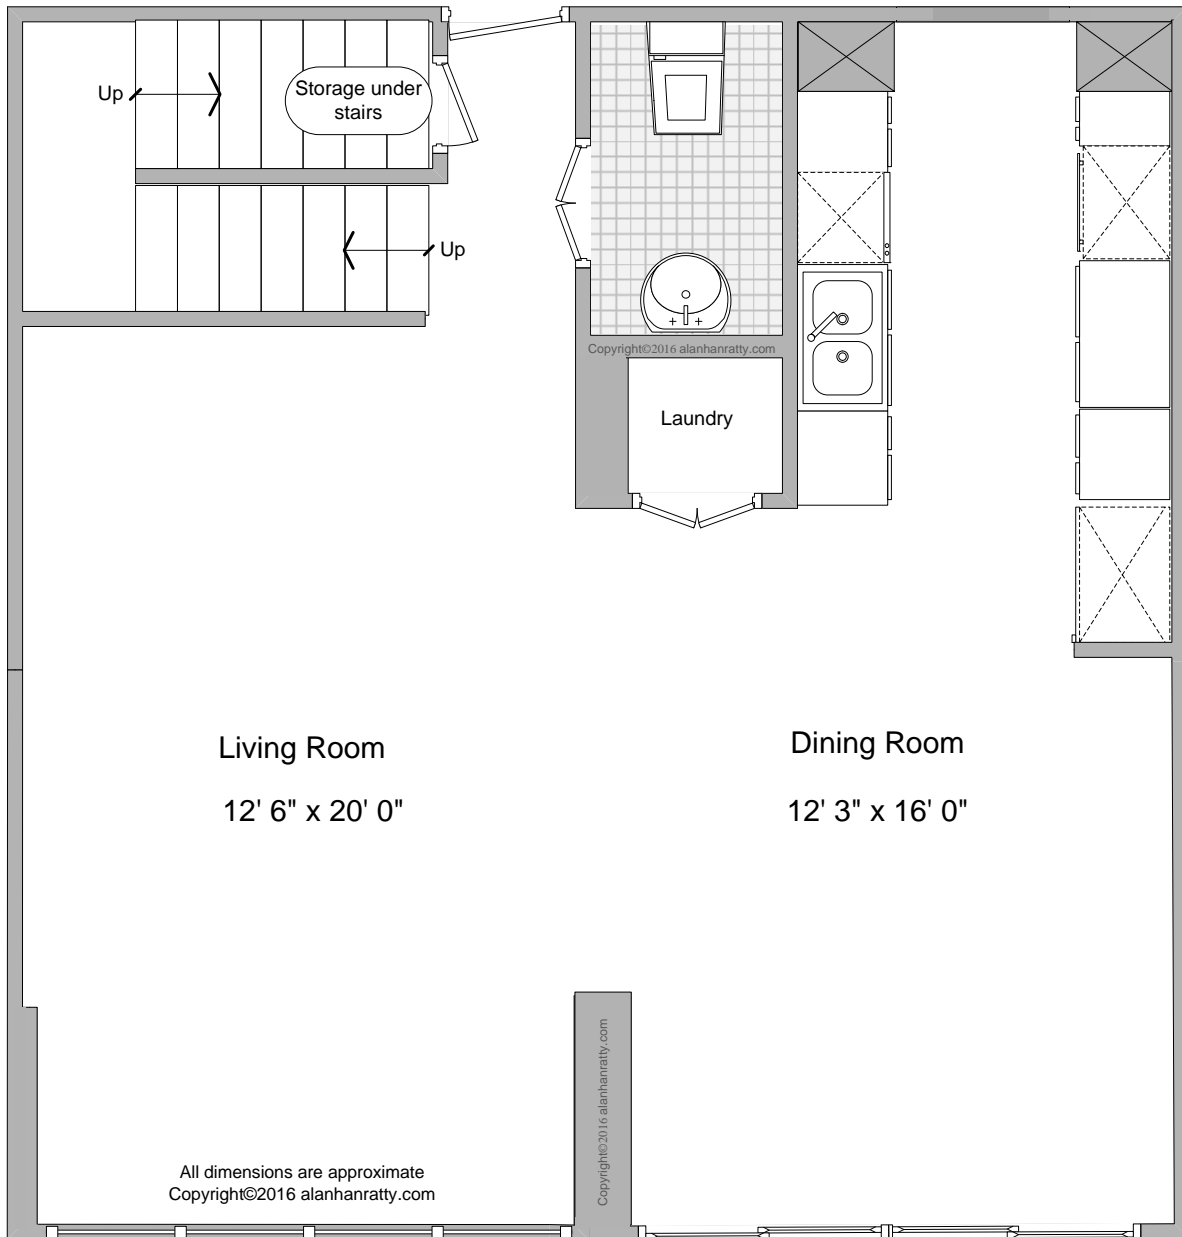

ALAN HANRATTY
RE/MAX METRO ATLANTA CITYSIDE
404.846.0000
ALAN@METROEXPERT.COM

Colony House
145 15th Street NE, #1024
Atlanta, GA 30309

Main Level

Living Room

12' 6" x 20' 0"

Dining Room

12' 3" x 16' 0"

All dimensions are approximate
Copyright©2016 alanhanratty.com