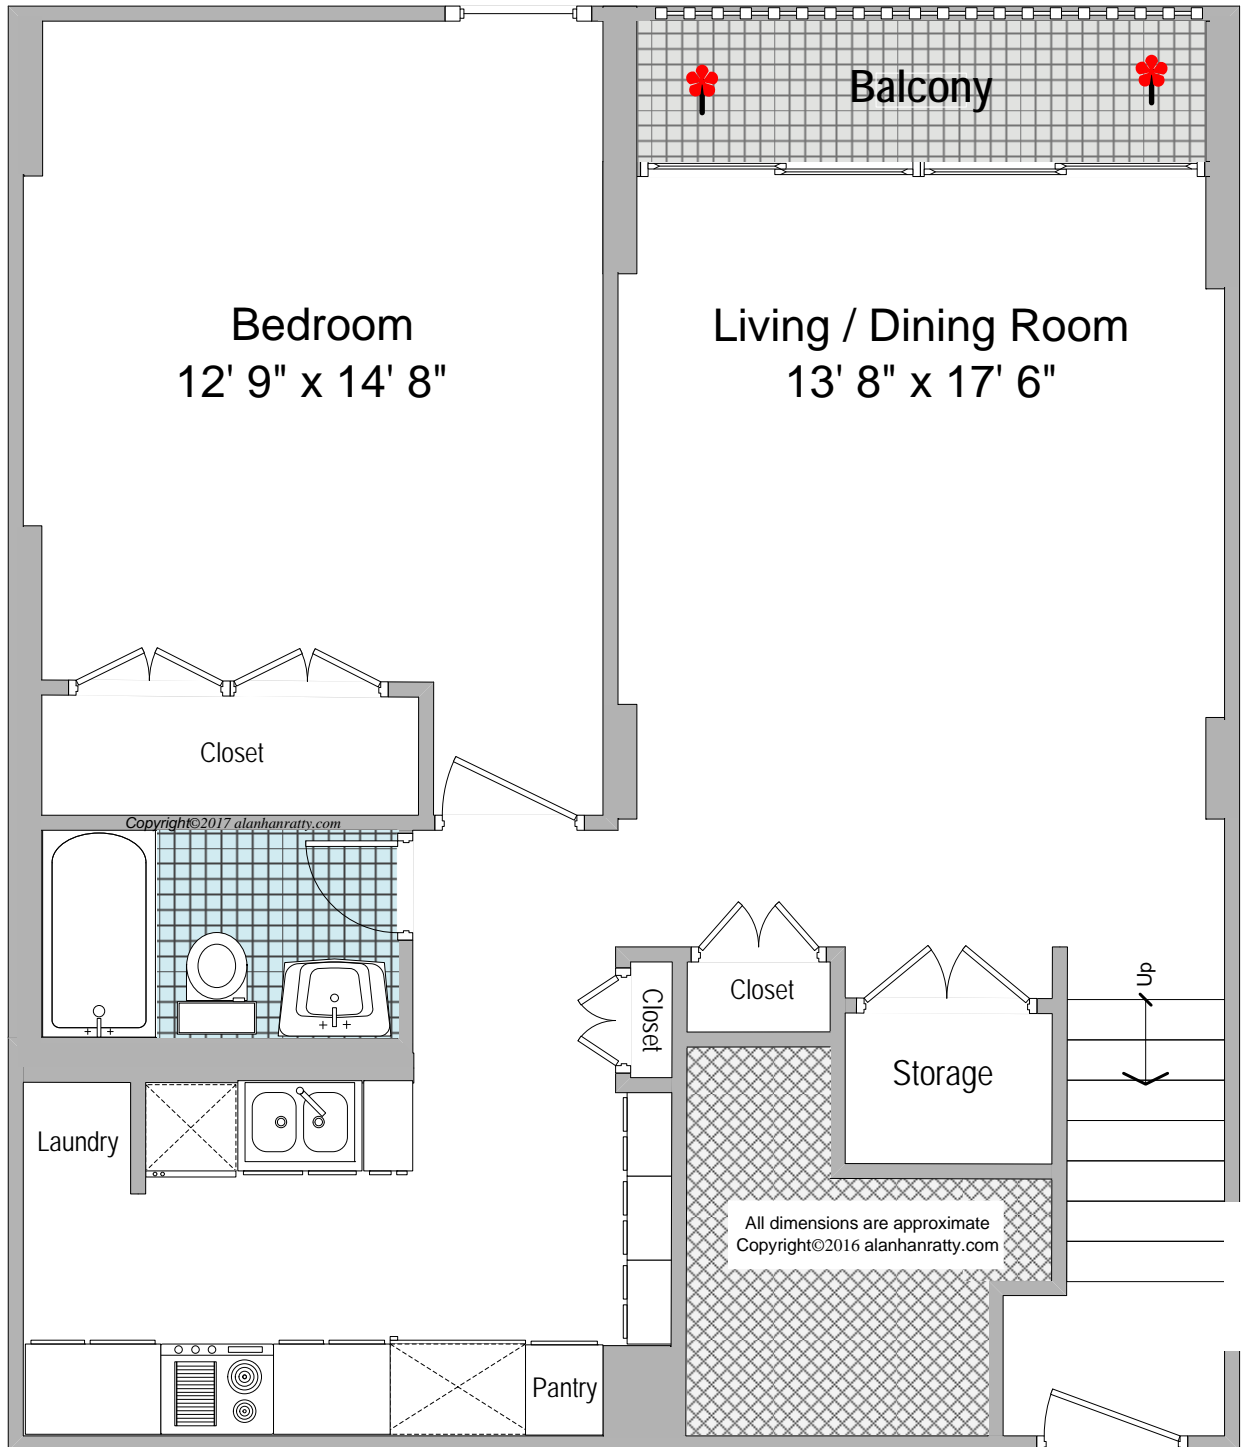

View over Ansley Park towards Buckhead skyline and also Stone Mountain

ALAN HANRATTY
RE/MAX METRO ATLANTA CITYSIDE
404.846.0000
ALAN@METROEXPERT.COM

COLONY HOUSE
AT COLONY SQUARE
IN ANSLEY PARK
UNIT 1209
145 15TH STREET NE
ATLANTA, GA 30309