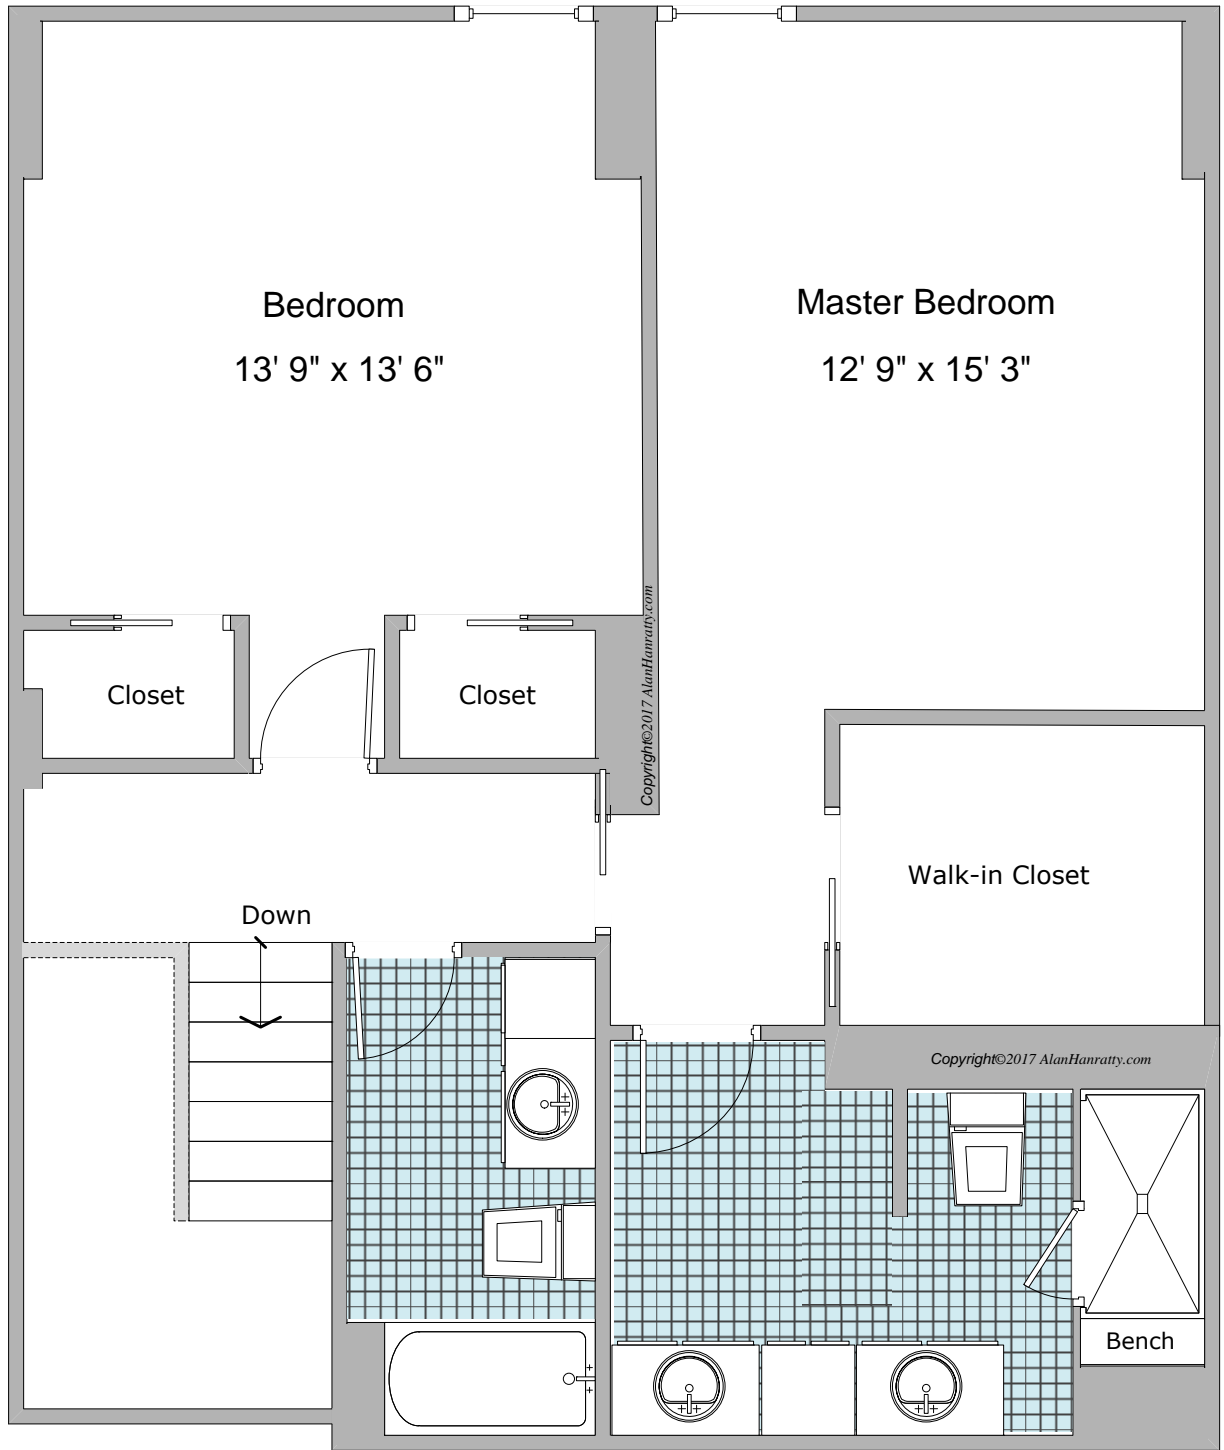

**COLONY HOUSE**  
**AT COLONY SQUARE**  
**IN ANSLEY PARK**  
**UNIT 831**  
 145 15<sup>TH</sup> STREET NE  
 ATLANTA, GA 30309

All dimensions are approximate  
 Copyright©2017 AlanHanratty.com

**ALAN HANRATTY**  
**RE/MAX METRO ATLANTA CITYSIDE**  
**404.846.0000**  
**ALAN@METROEXPERT.COM**