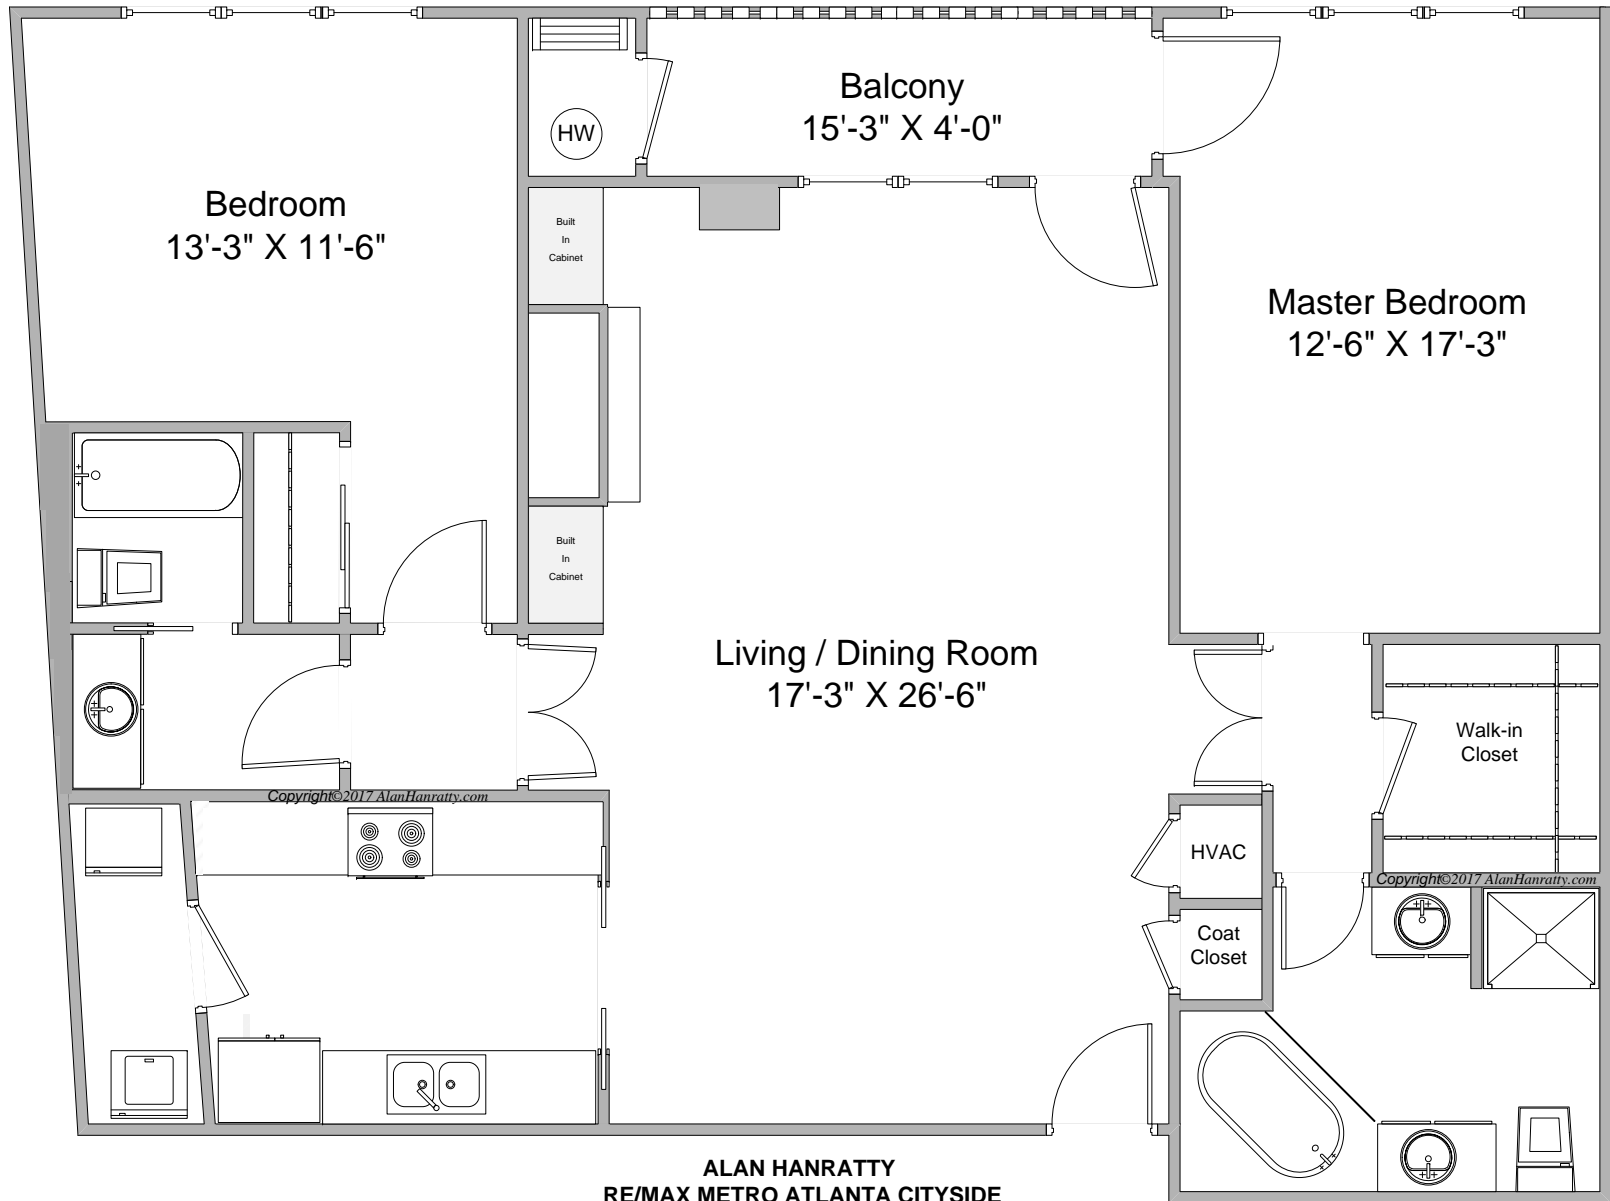

COTTING COURT

77 Peachtree Place NE, #301
ATLANTA, GA 30309

All dimensions are approximate
Copyright©2017 AlanHanratty.com

ALAN HANRATTY
RE/MAX METRO ATLANTA CITYSIDE
404.846.0000
ALAN@METROEXPERT.COM