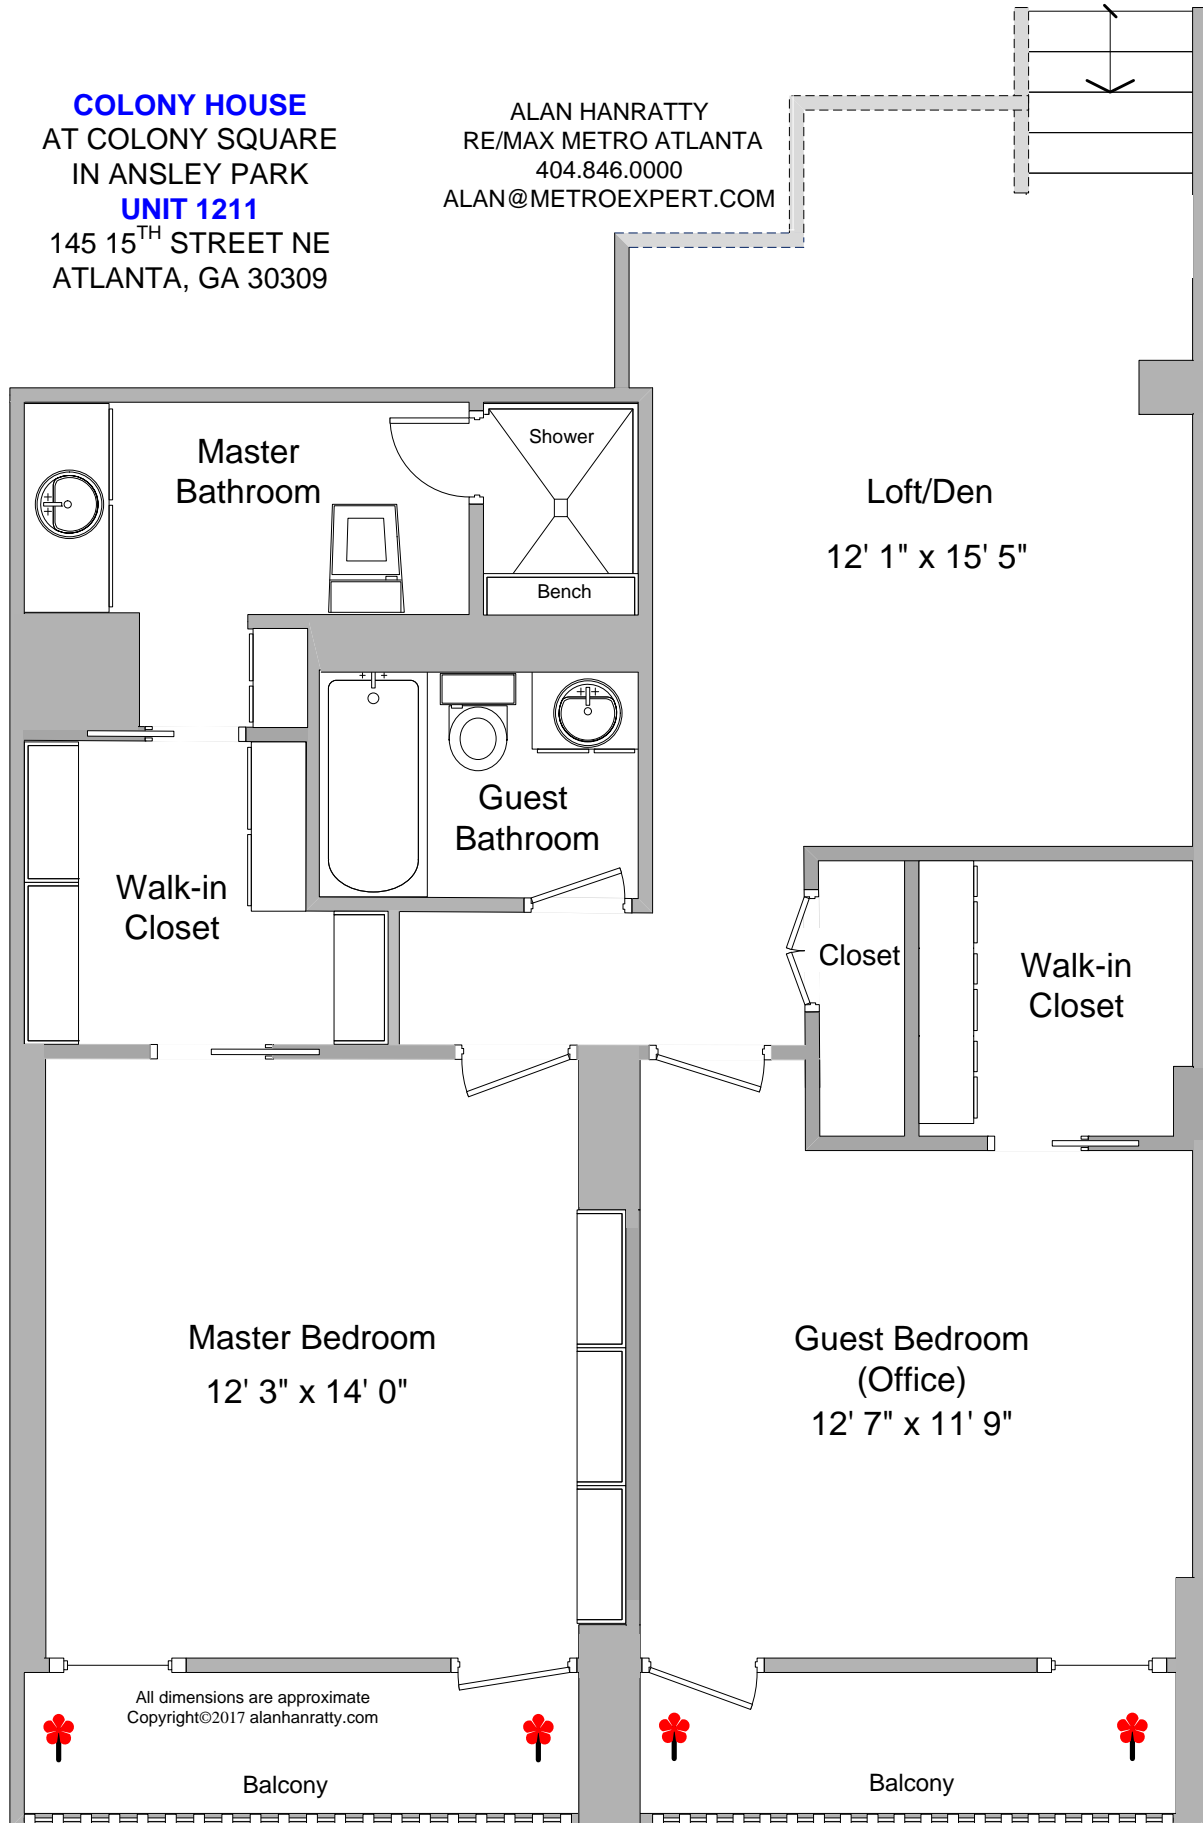

COLONY HOUSE
AT COLONY SQUARE
IN ANSLEY PARK
UNIT 1211
145 15TH STREET NE
ATLANTA, GA 30309

ALAN HANRATTY
RE/MAX METRO ATLANTA
404.846.0000
ALAN@METROEXPERT.COM

All dimensions are approximate
Copyright©2017 alanhanratty.com