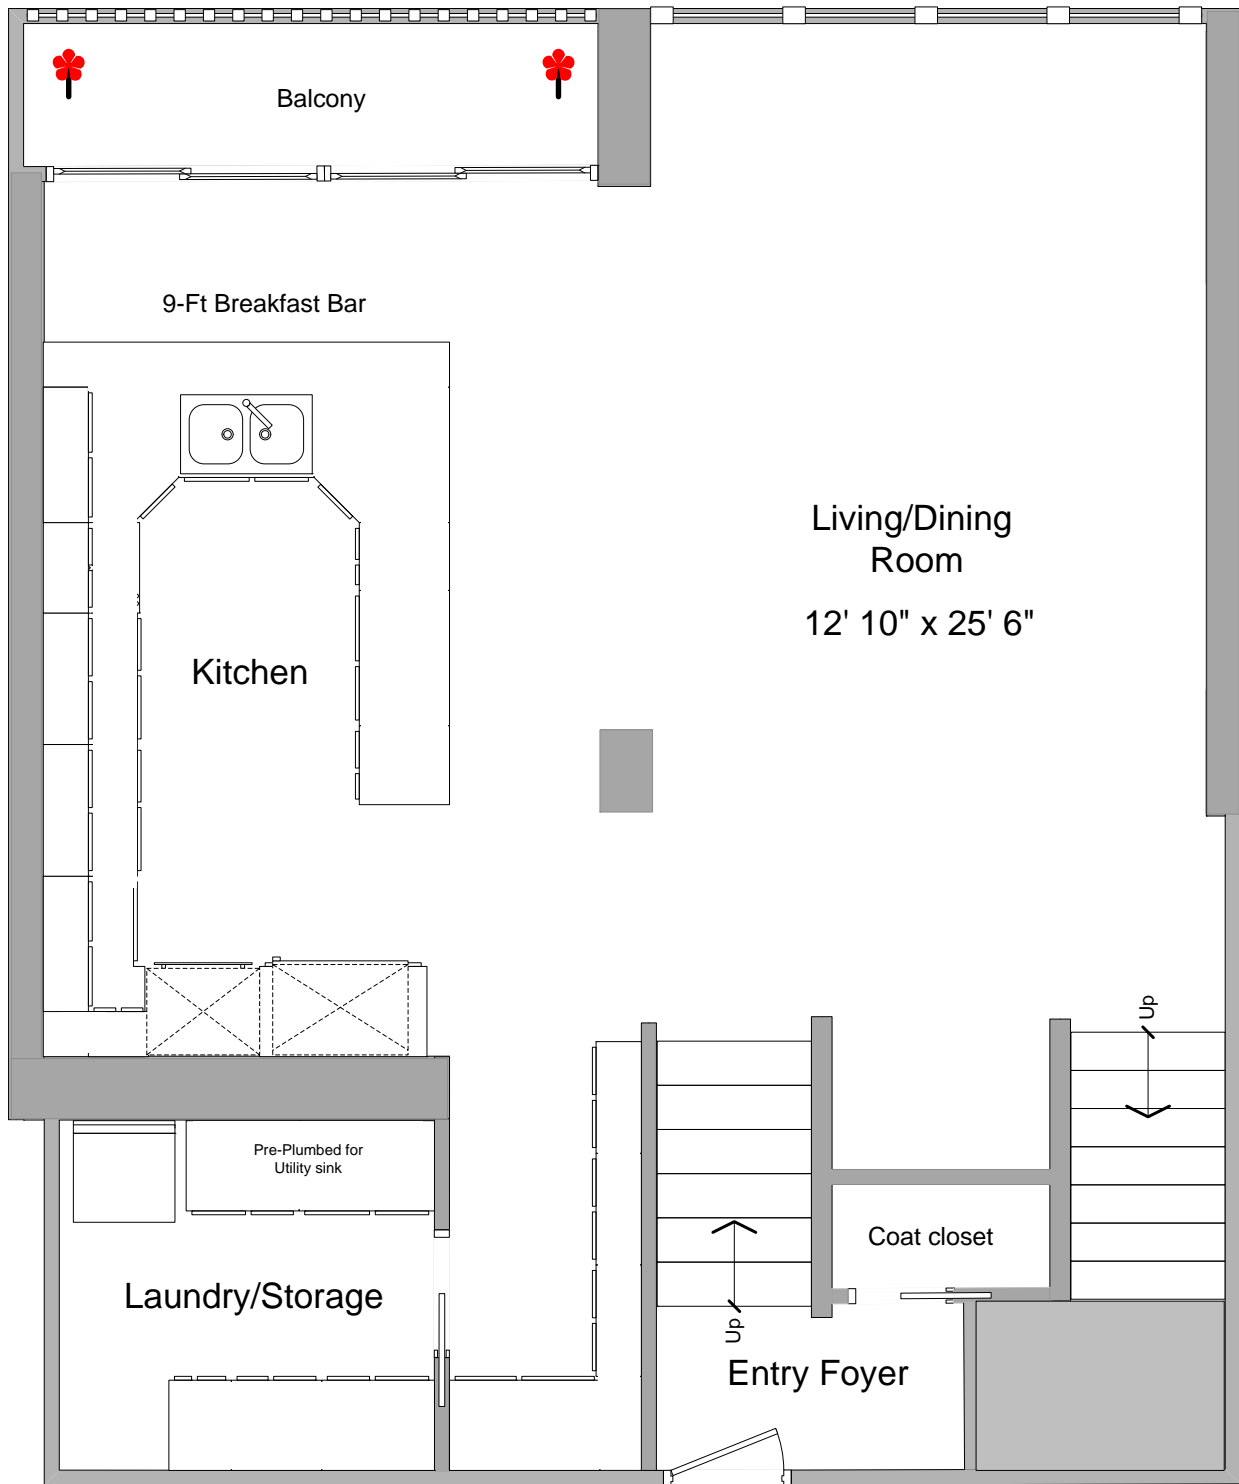

All dimensions are approximate
Copyright©2017 alanhanratty.com

ALAN HANRATTY
RE/MAX METRO ATLANTA CITYSIDE
404.846.0000
ALAN@METROEXPERT.COM

COLONY HOUSE
AT COLONY SQUARE
IN ANSLEY PARK
UNIT 1211
145 15TH STREET NE
ATLANTA, GA 30309