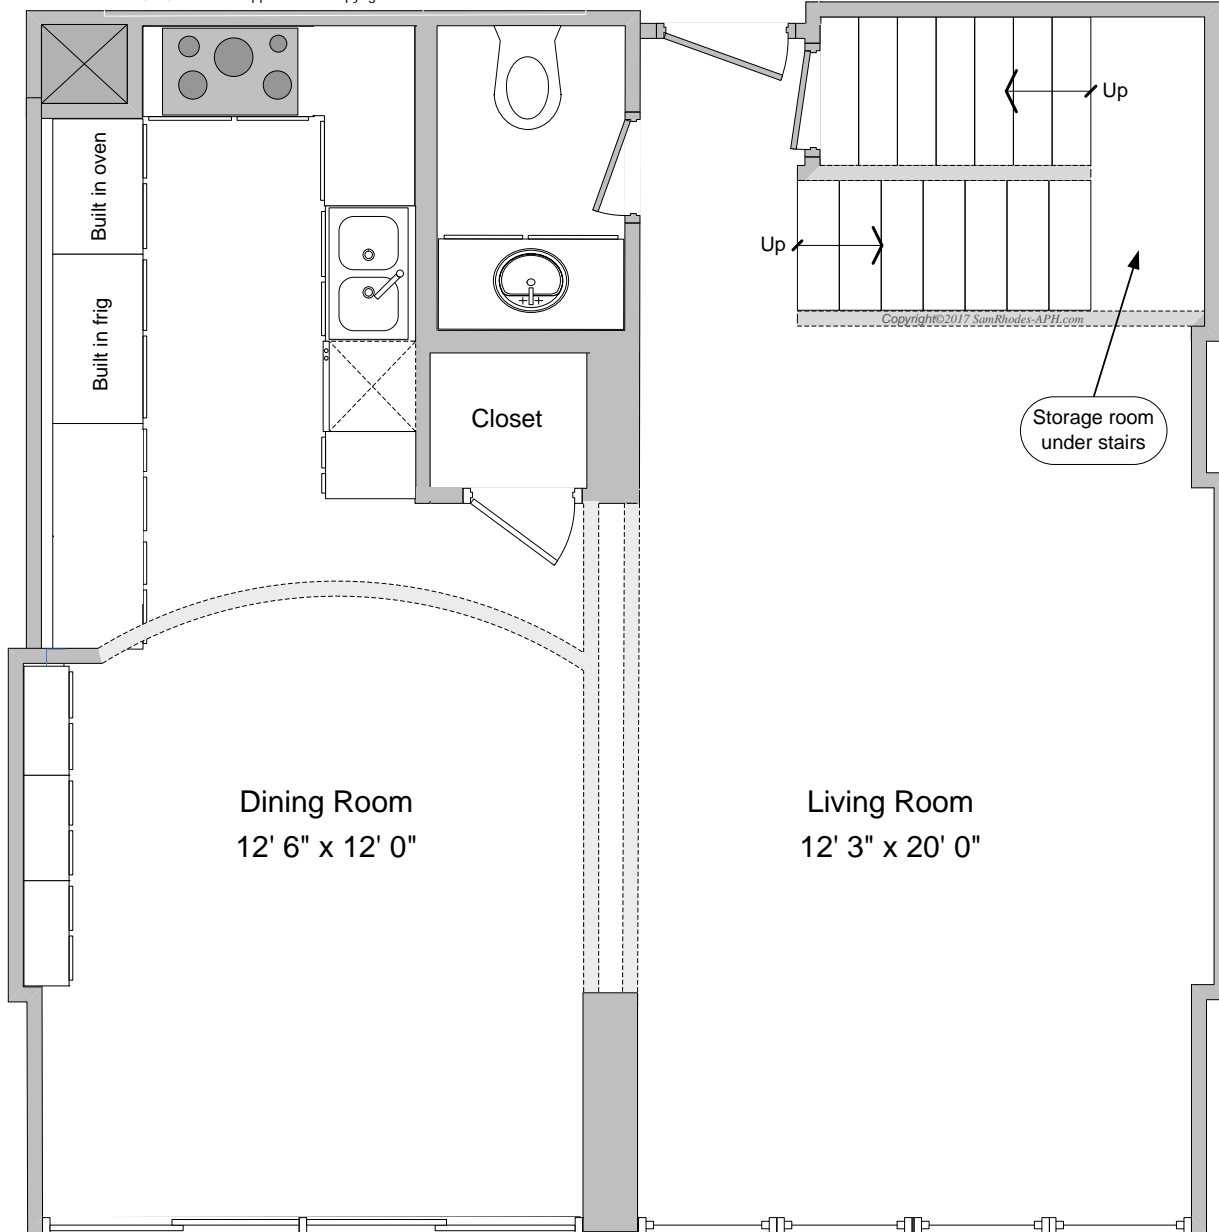

145 15th St NE, #1026, Atlanta, GA 30309
Colony House
Main Level

ALAN HANRATTY
RE/MAX METRO ATLANTA CITYSIDE
404.846.0000
ALAN@METROEXPERT.COM

All dimensions are approximate Copyright©2017SamRhodes-APH.com