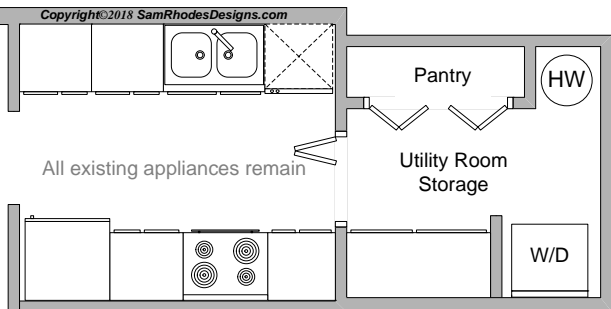

ALAN HANRATTY
RE/MAX METRO ATLANTA CITYSIDE
404.846.0000
ALAN@METROEXPERT.COM

Storage Cage
Dimensions

Height 7'9"
Depth 4'
Width 2'7"

Storage Cage #13
Located on
Level P-1

Parking Space #3
Located on
Level P-1