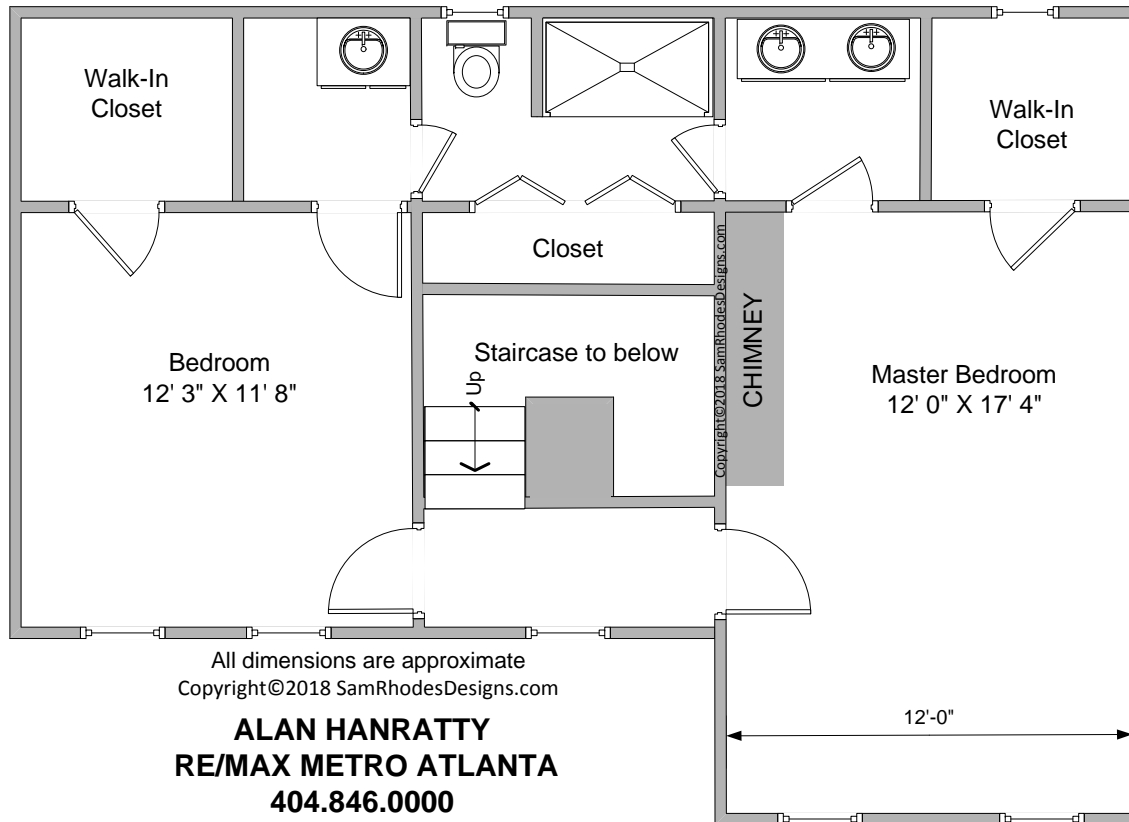

All dimensions are approximate
Copyright©2018 SamRhodesDesigns.com

ALAN HANRATTY
RE/MAX METRO ATLANTA
404.846.0000
ALAN@METROEXPERT.COM