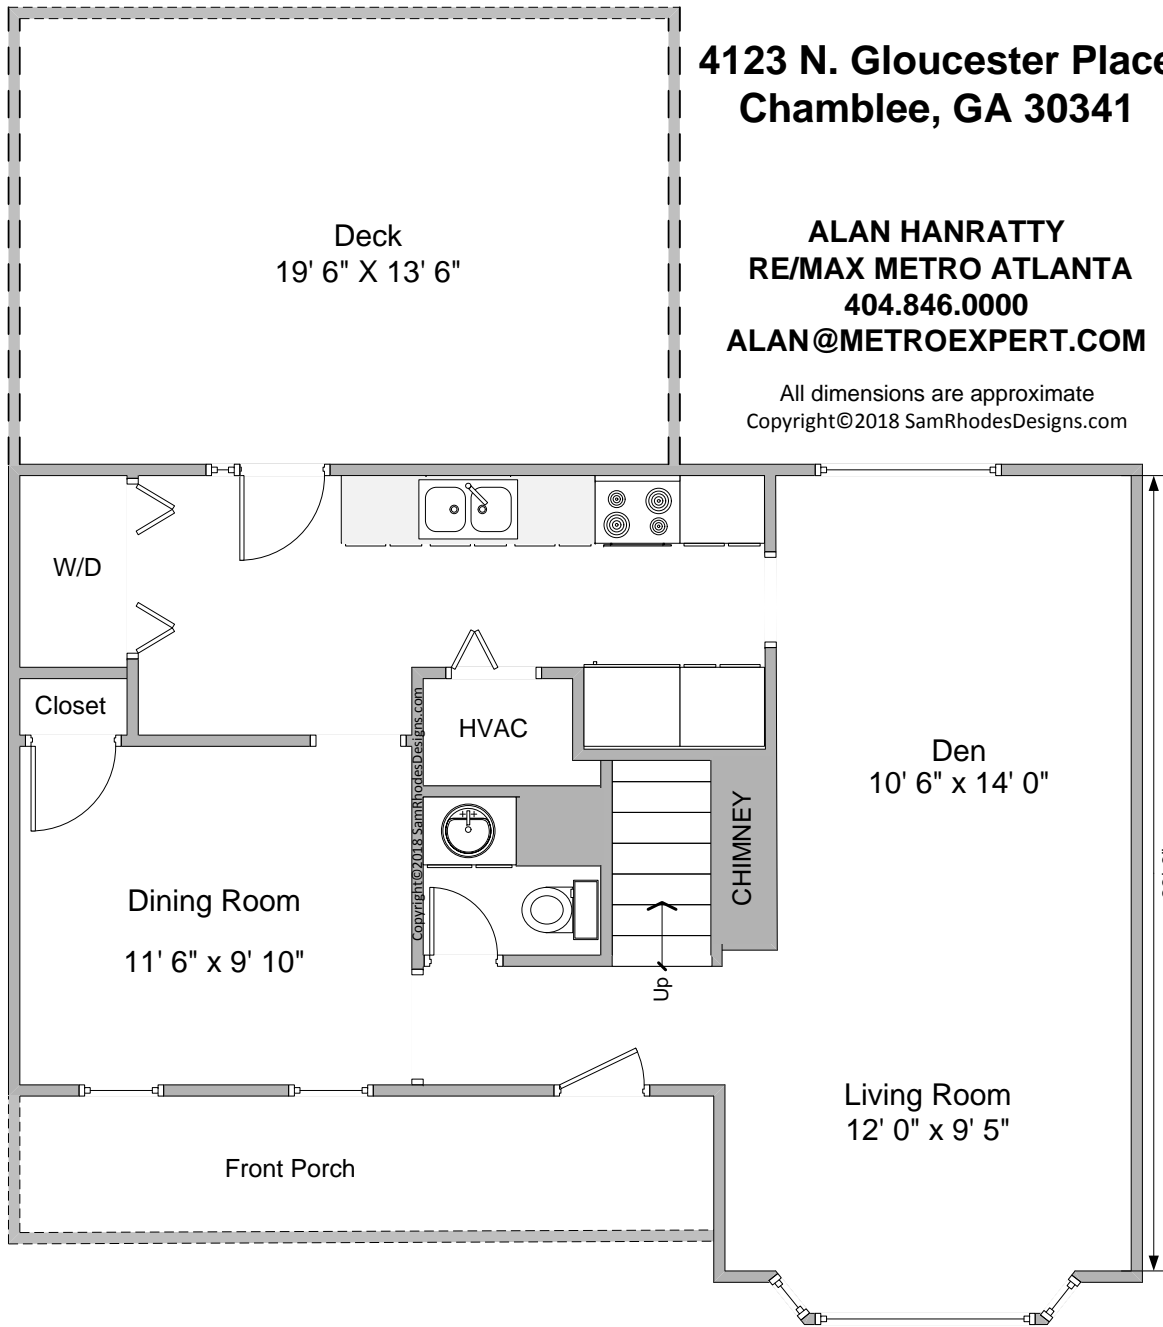

**4123 N. Gloucester Place
Chamblee, GA 30341**

**ALAN HANRATTY
RE/MAX METRO ATLANTA
404.846.0000
ALAN@METROEXPERT.COM**

All dimensions are approximate
Copyright©2018 SamRhodesDesigns.com

**4123 N. Gloucester Place
Chamblee, GA 30341**

All dimensions are approximate
Copyright©2018 SamRhodesDesigns.com

ALAN HANRATTY
RE/MAX METRO ATLANTA
404.846.0000
ALAN@METROEXPERT.COM