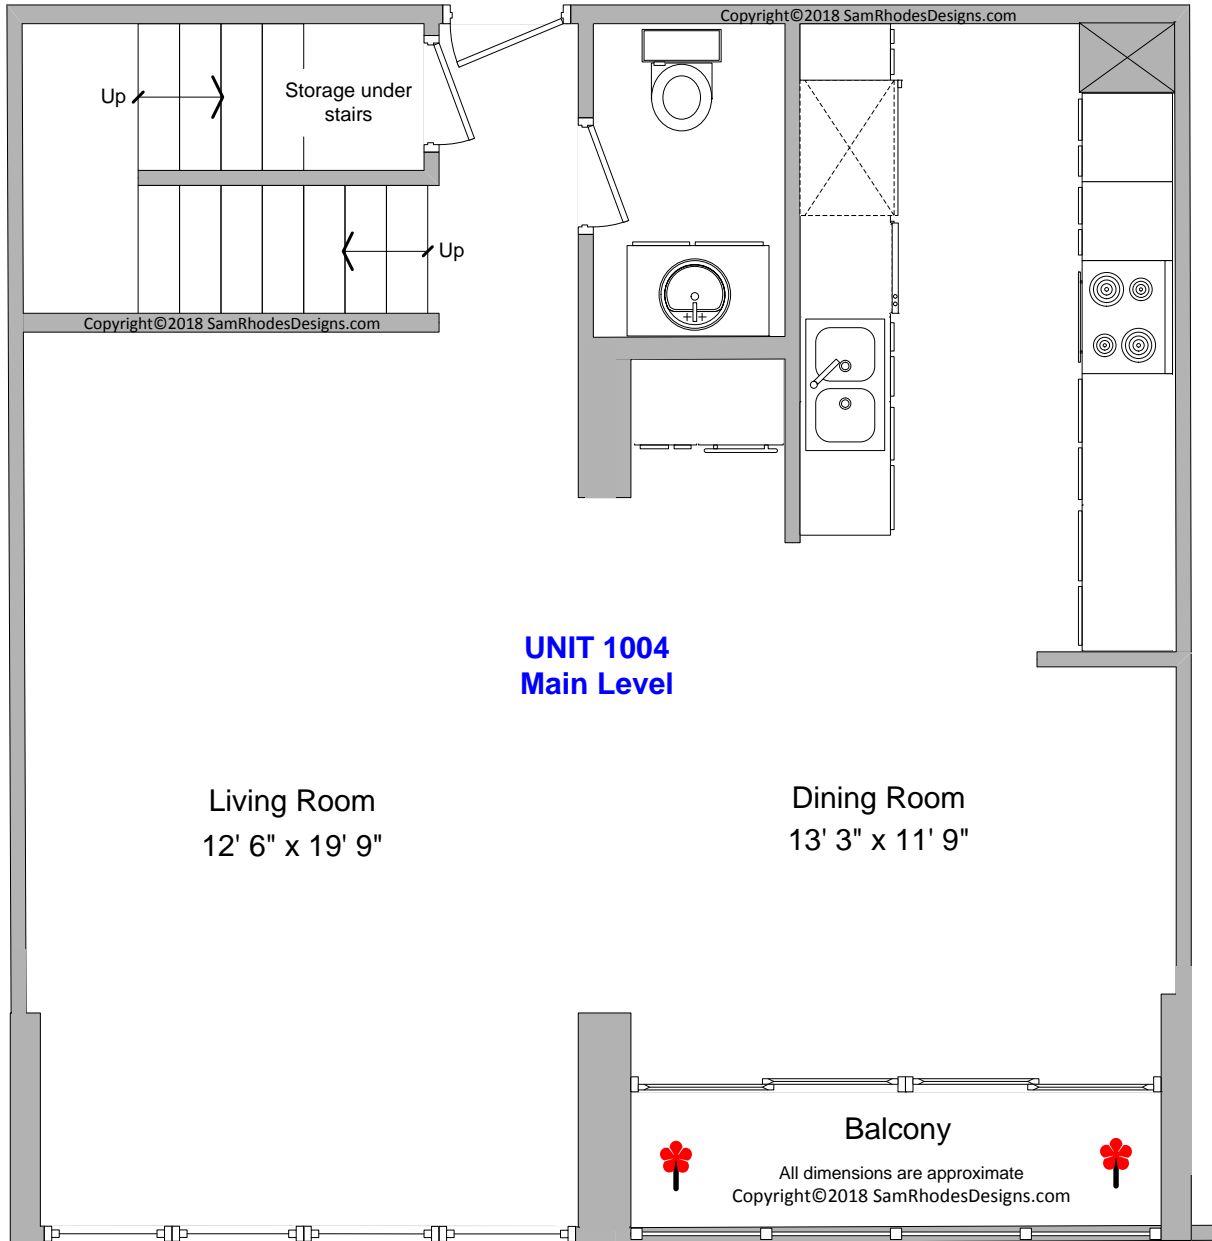

COLONY HOUSE
AT COLONY SQUARE
IN ANSLEY PARK
UNIT 1004
145 15TH STREET NE
ATLANTA, GA 30309

ALAN HANRATTY
RE/MAX METRO ATLANTA CITYSIDE
404.846.0000
ALAN@METROEXPERT.COM

COLONY HOUSE
AT COLONY SQUARE
IN ANSLEY PARK
UNIT 1004
145 15TH STREET NE
ATLANTA, GA 30309

All dimensions are approximate
Copyright©2018 SamRhodesDesigns.com

ALAN HANRATTY
RE/MAX METRO ATLANTA CITYSIDE
404.846.0000
ALAN@METROEXPERT.COM