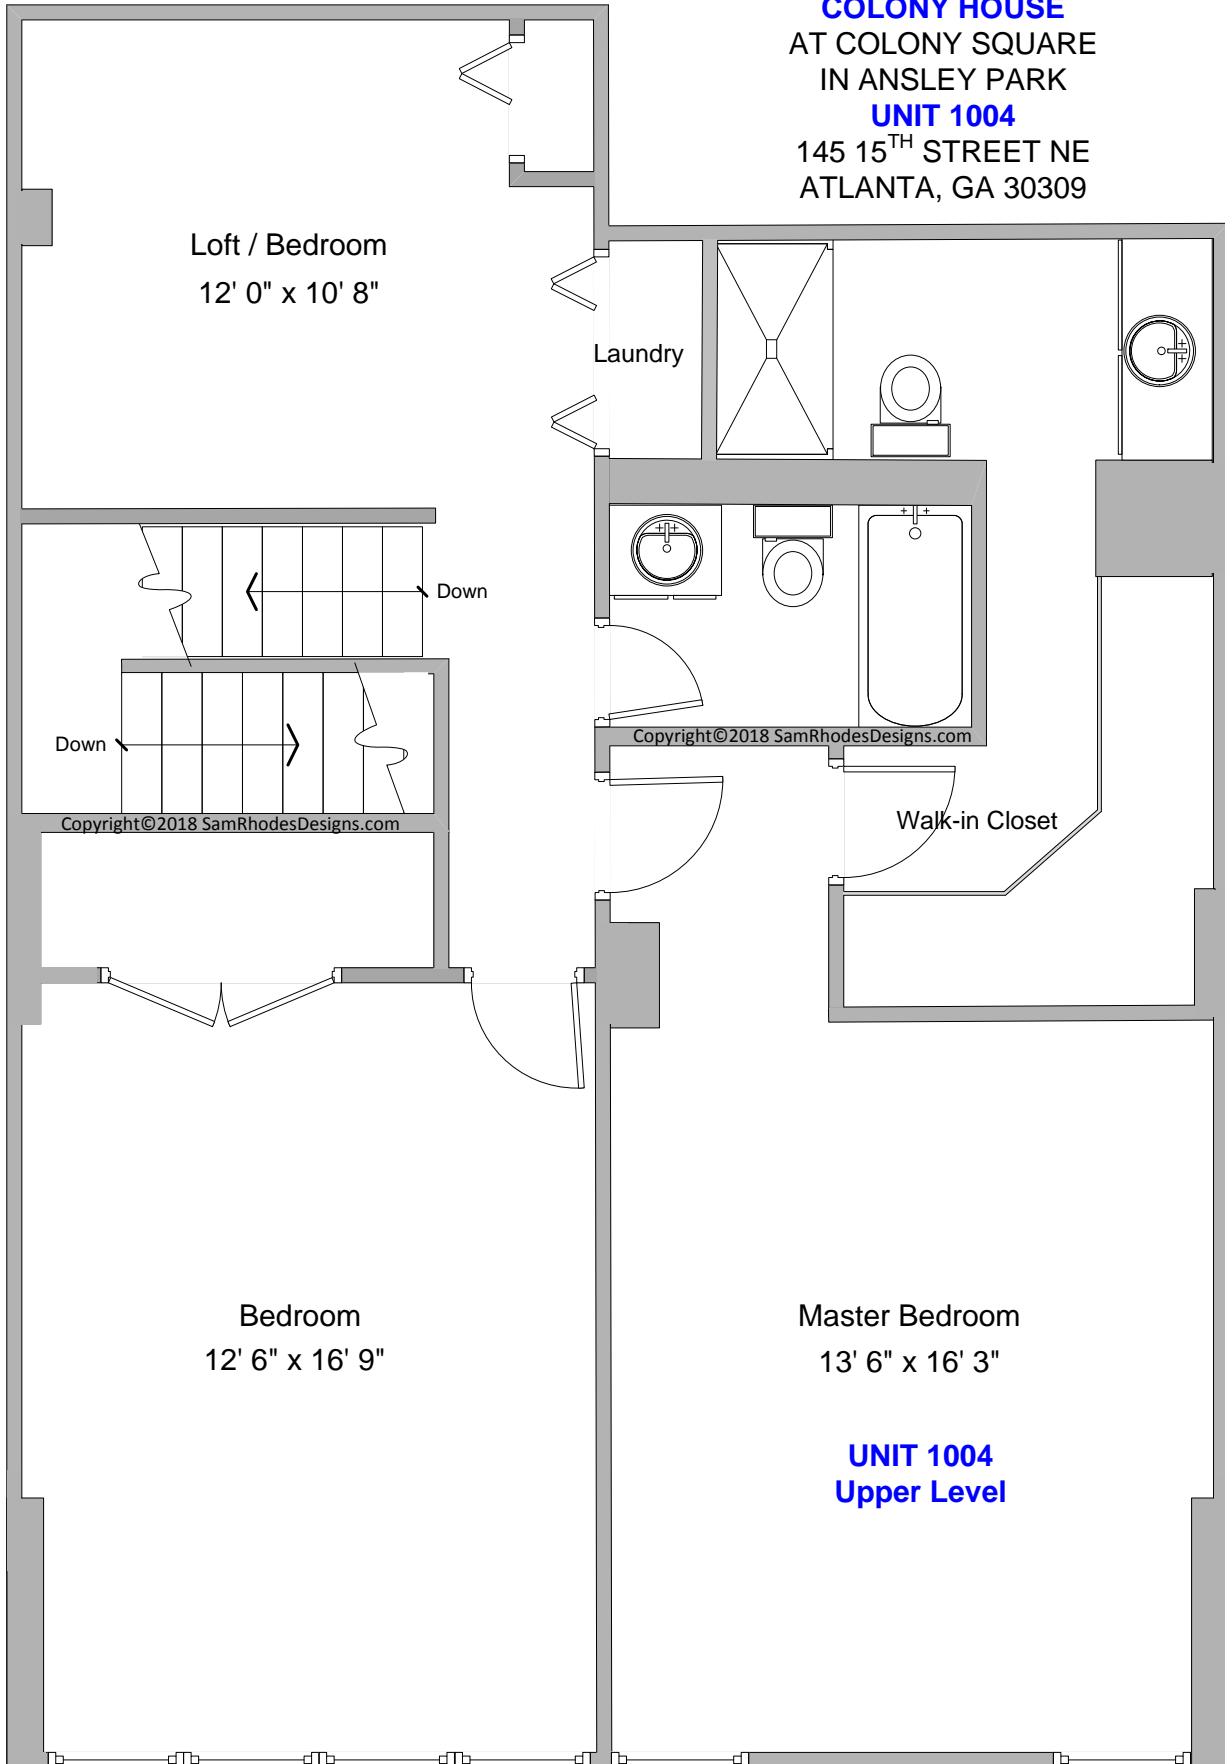

COLONY HOUSE
AT COLONY SQUARE
IN ANSLEY PARK
UNIT 1004
145 15TH STREET NE
ATLANTA, GA 30309

ALAN HANRATTY
RE/MAX METRO ATLANTA CITYSIDE
404.846.0000
ALAN@METROEXPERT.COM

COLONY HOUSE
AT COLONY SQUARE
IN ANSLEY PARK
UNIT 1004
145 15TH STREET NE
ATLANTA, GA 30309

All dimensions are approximate
Copyright©2018 SamRhodesDesigns.com

ALAN HANRATTY
RE/MAX METRO ATLANTA CITYSIDE
404.846.0000
ALAN@METROEXPERT.COM