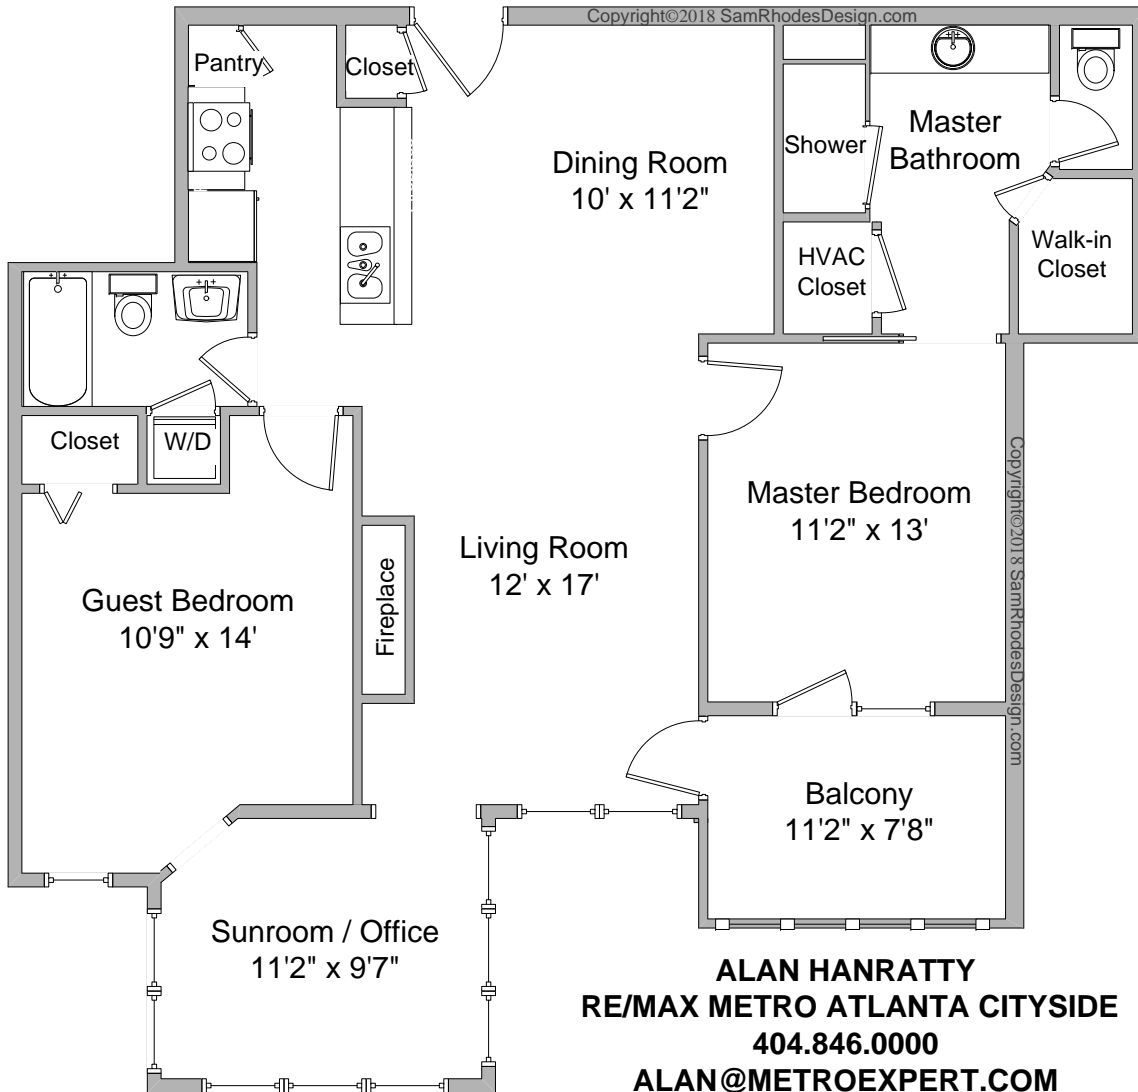

All dimensions are approximate  
Copyright©2018 SamRhodesDesigns.com

**175 15<sup>th</sup> Street, Unit 203**  
**Atlanta, GA 30309**

**ALAN HANRATTY**  
**RE/MAX METRO ATLANTA CITYSIDE**  
**404.846.0000**  
**ALAN@METROEXPERT.COM**