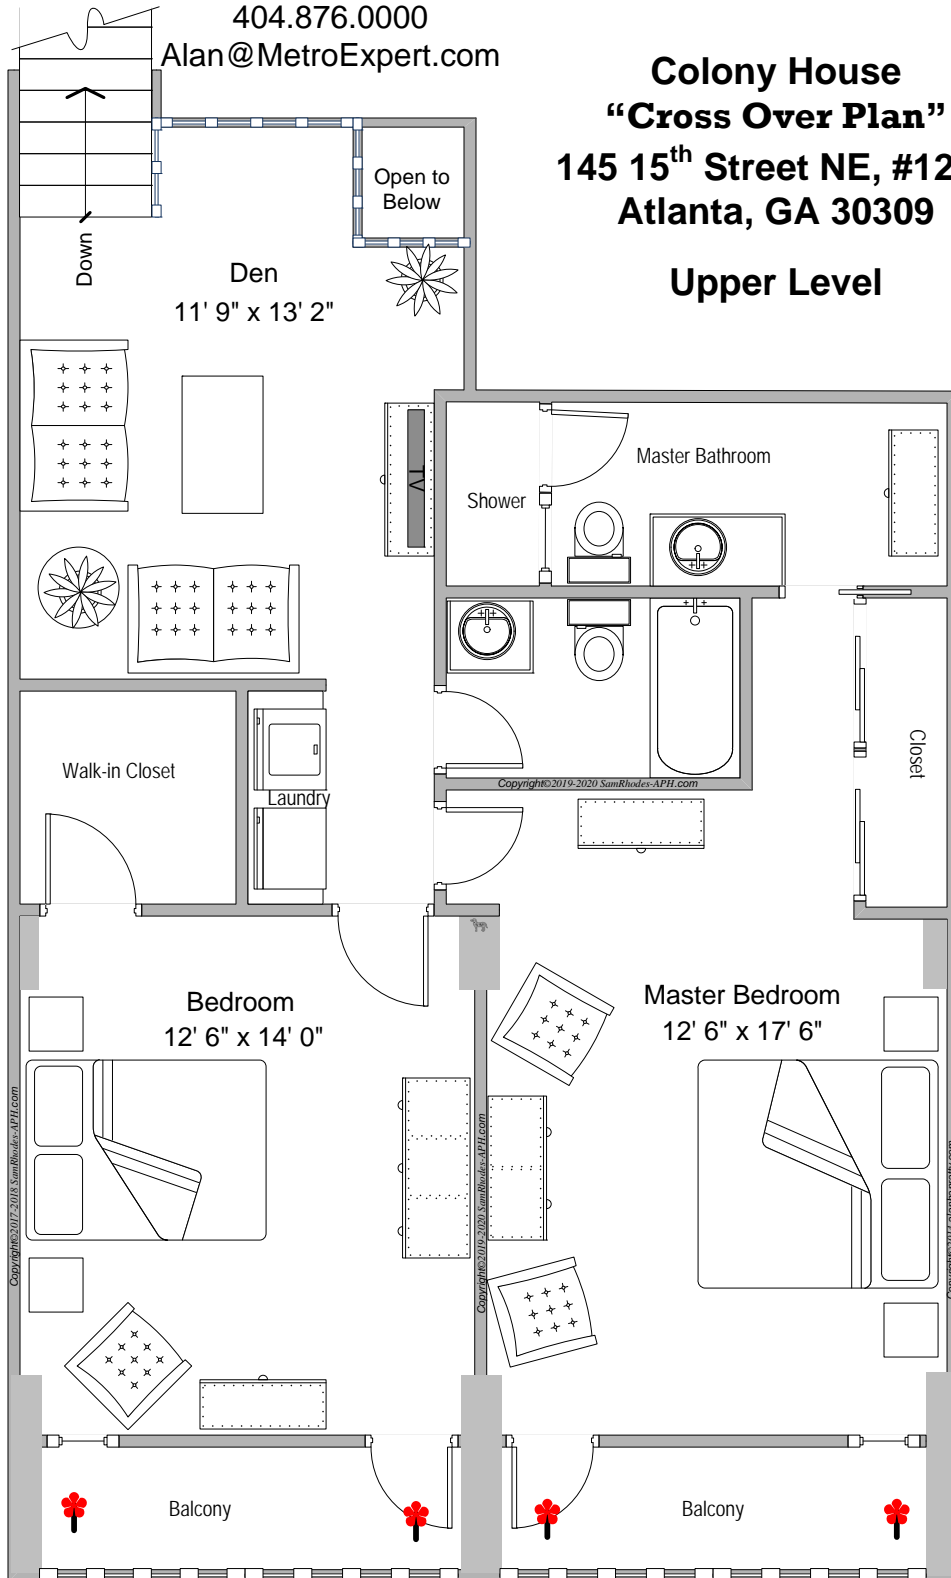

Alan Hanratty
PalmerHouse Properties
404.876.0000
Alan@MetroExpert.com

Colony House
"Cross Over Plan"
145 15th Street NE, #1213
Atlanta, GA 30309

Upper Level

All dimensions are approximate
Copyright©2019-2020 SamRhodes-APH.com