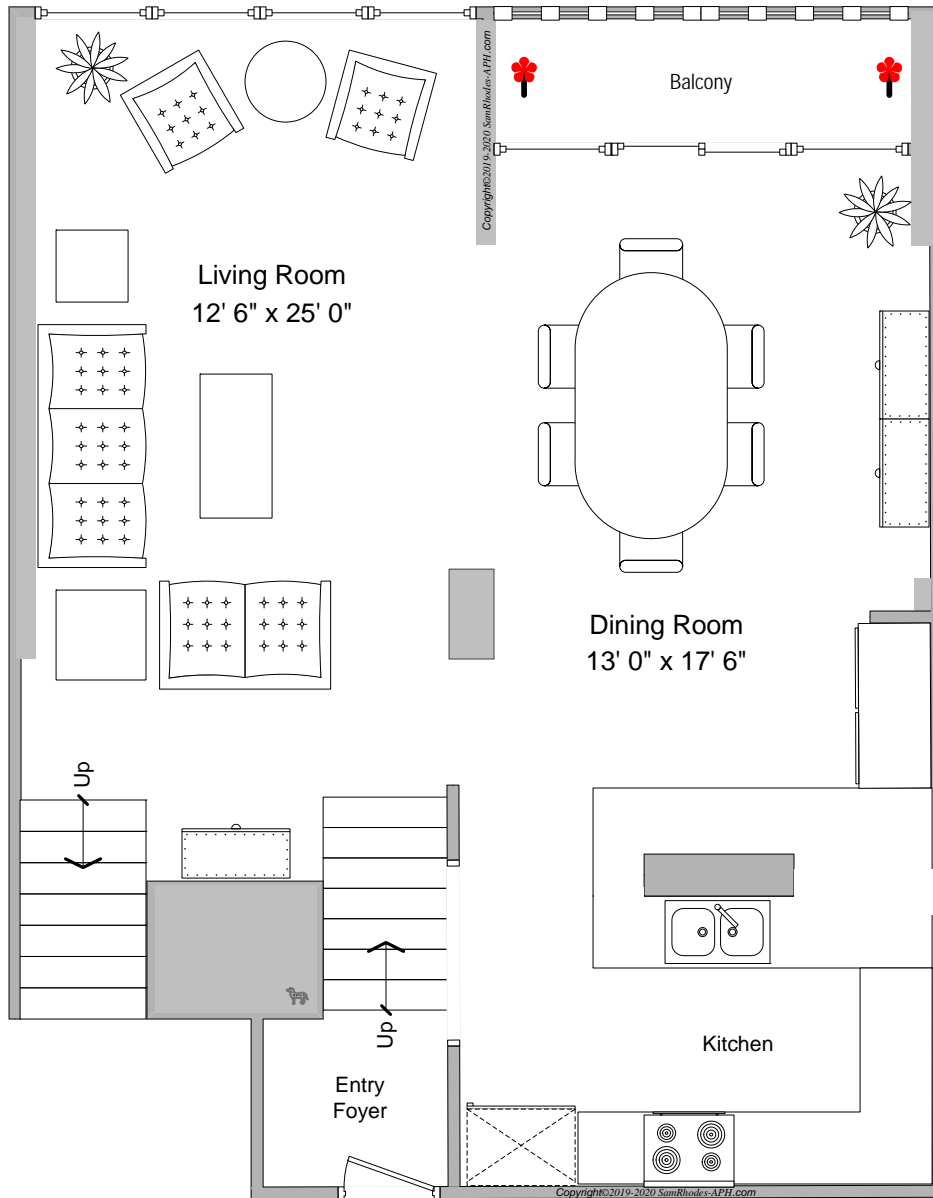

Alan Hanratty
PalmerHouse Properties
404.876.0000
Alan@MetroExpert.com

Colony House
“Cross Over Plan”
145 15th Street NE, #1213
Atlanta, GA 30309

Main Level

All dimensions are approximate
Copyright©2019-2020 SamRhodes-APH.com