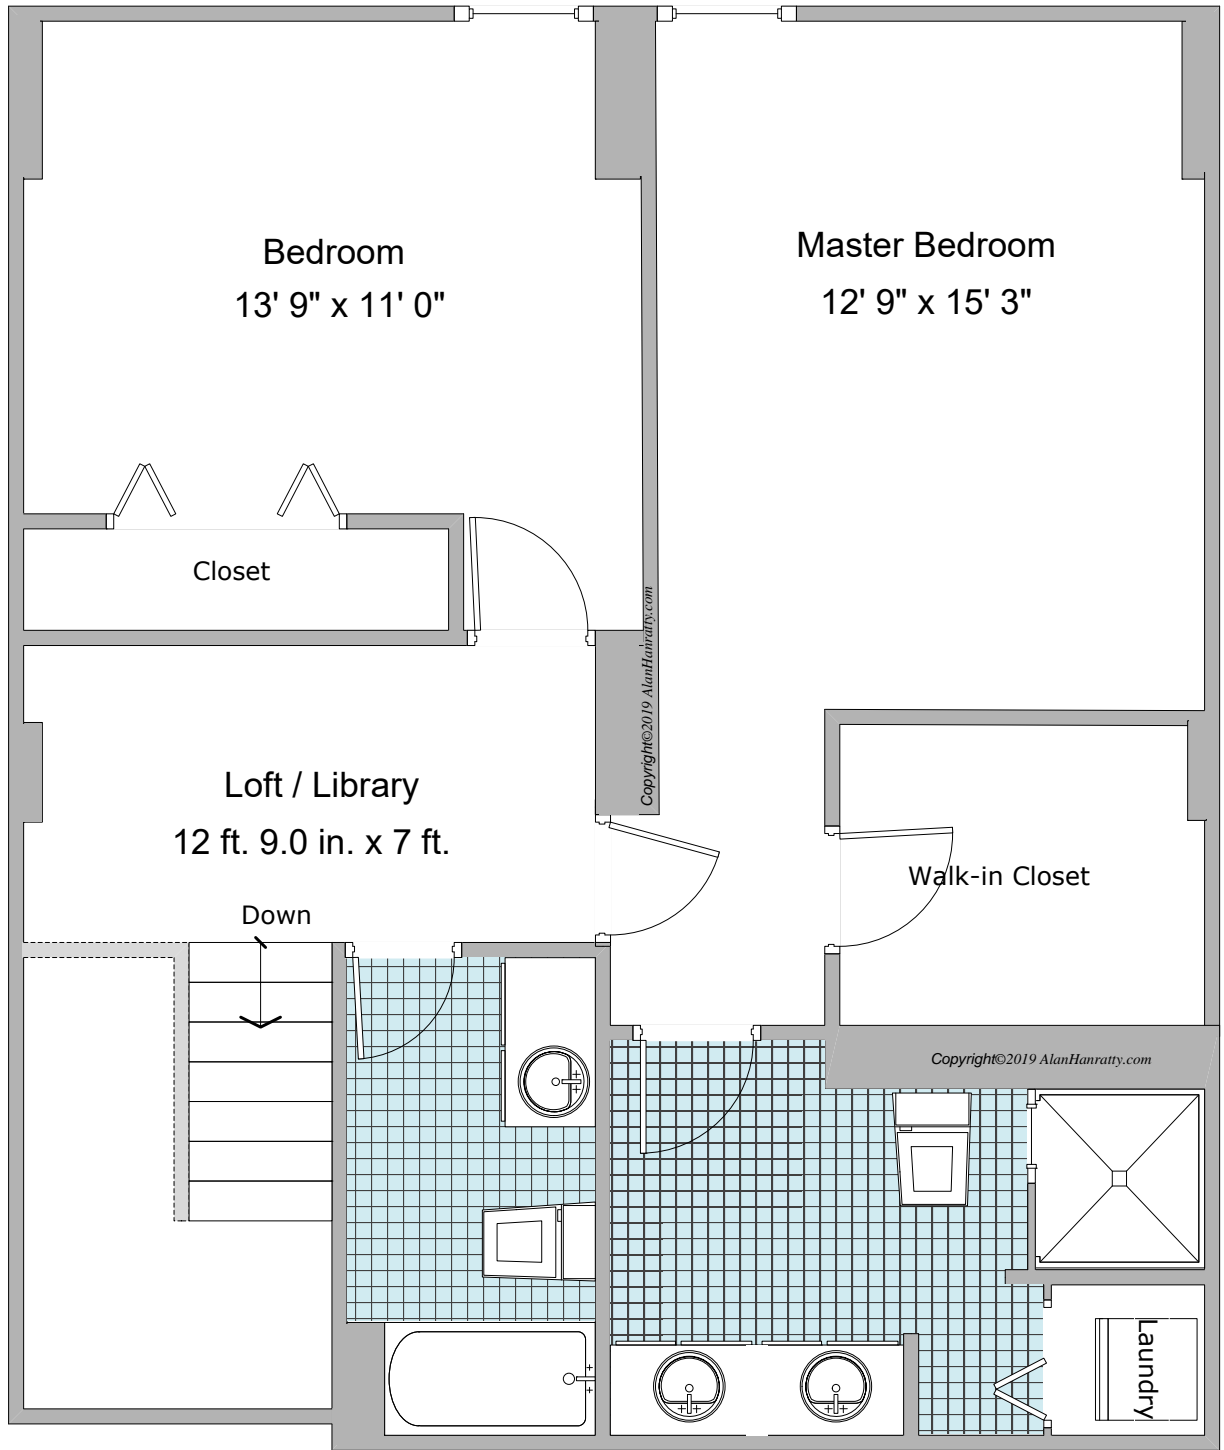

COLONY HOUSE
 AT COLONY SQUARE
 IN ANSLEY PARK
UNIT 629
 145 15TH STREET NE
 ATLANTA, GA 30309

All dimensions are approximate
 Copyright©2019 AlanHanratty.com

ALAN HANRATTY
PALMERHOUSE PROPERTIES
 404.846.0000
 ALAN@METROEXPERT.COM