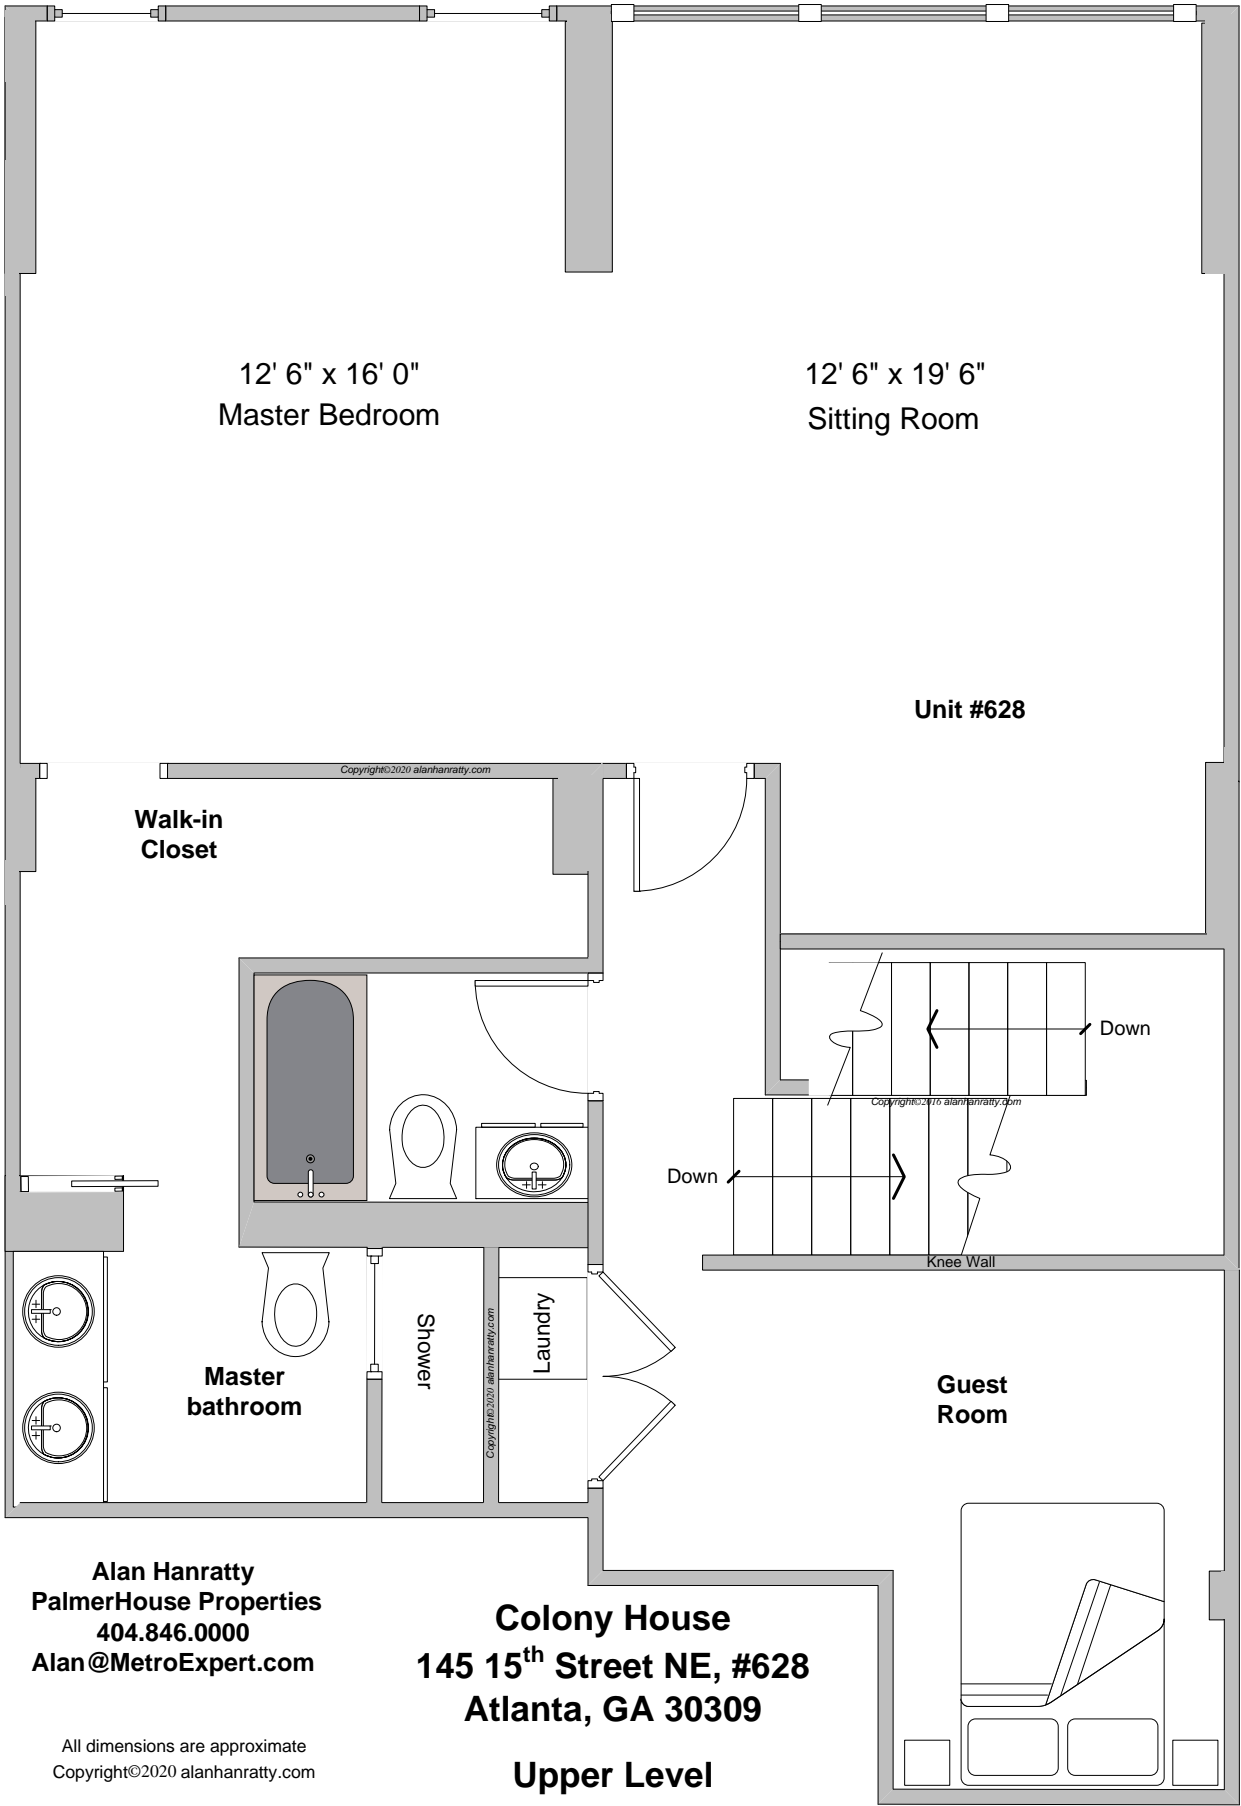

Colony House
145 15th Street NE, #628
Atlanta, GA 30309
Main Level

All dimensions are approximate
 Copyright©2020 alanhanratty.com

Alan Hanratty
PalmerHouse Properties
404.846.0000
Alan@MetroExpert.com

12' 6" x 16' 0"
Master Bedroom

12' 6" x 19' 6"
Sitting Room

Unit #628

Walk-in
Closet

Master
bathroom

Shower

Laundry

Down

Down