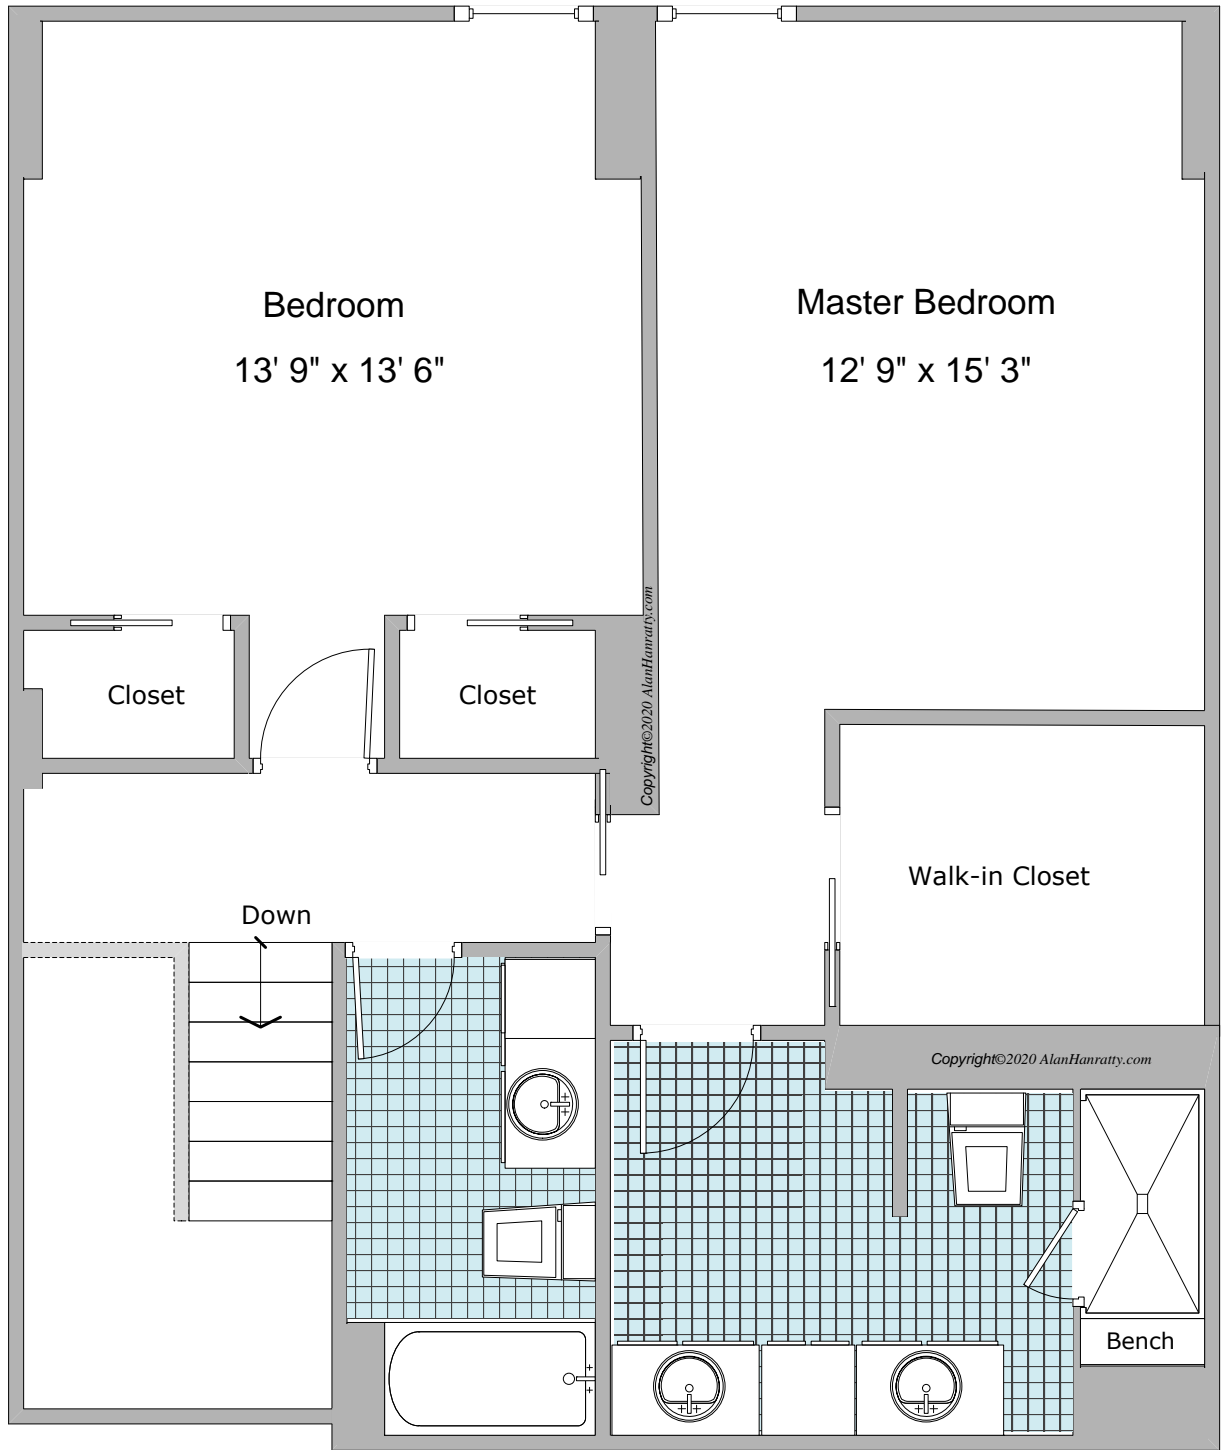

COLONY HOUSE
AT COLONY SQUARE
IN ANSLEY PARK
UNIT 633
 145 15TH STREET NE
 ATLANTA, GA 30309

All dimensions are approximate
 Copyright © 2020 Alan Hanratty, .com

ALAN HANRATTY
PALMERHOUSE PROPERTIES
 404.846.0000
 ALAN@METROEXPERT.COM