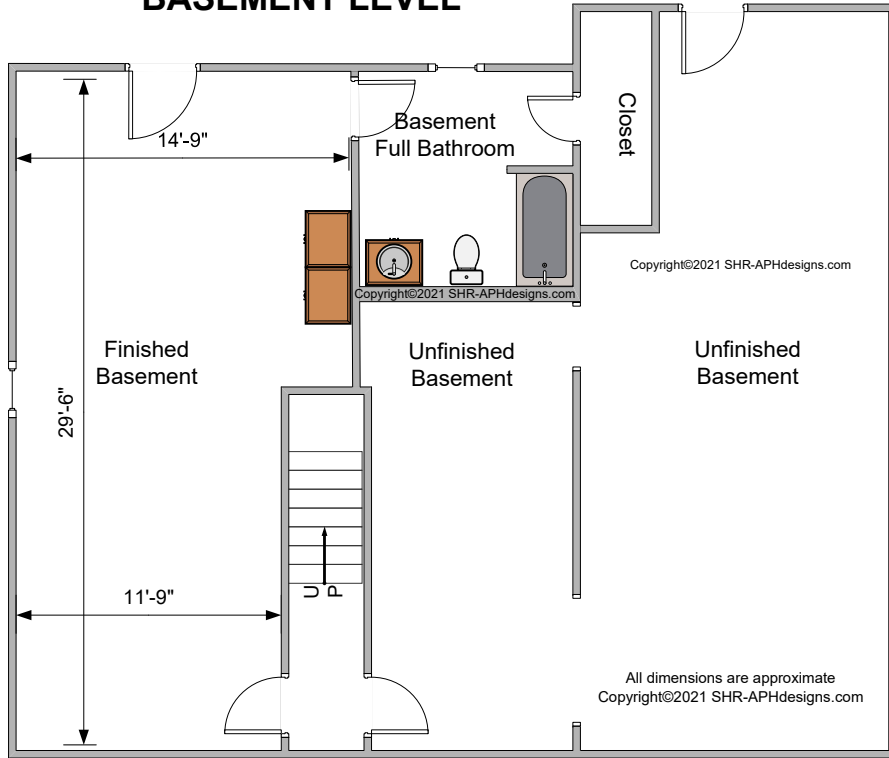

4934 Leeds Court Dunwoody, GA 30338

ALAN HANRATTY
PALMERHOUSE PROPERTIES
404.846.0000
ALAN@METROEXPERT.COM

BASEMENT LEVEL

UPPER LEVEL

**4934 Leeds Court
Dunwoody, GA 30338**

**ALAN HANRATTY
PALMERHOUSE PROPERTIES
404.846.0000
ALAN@METROEXPERT.COM**