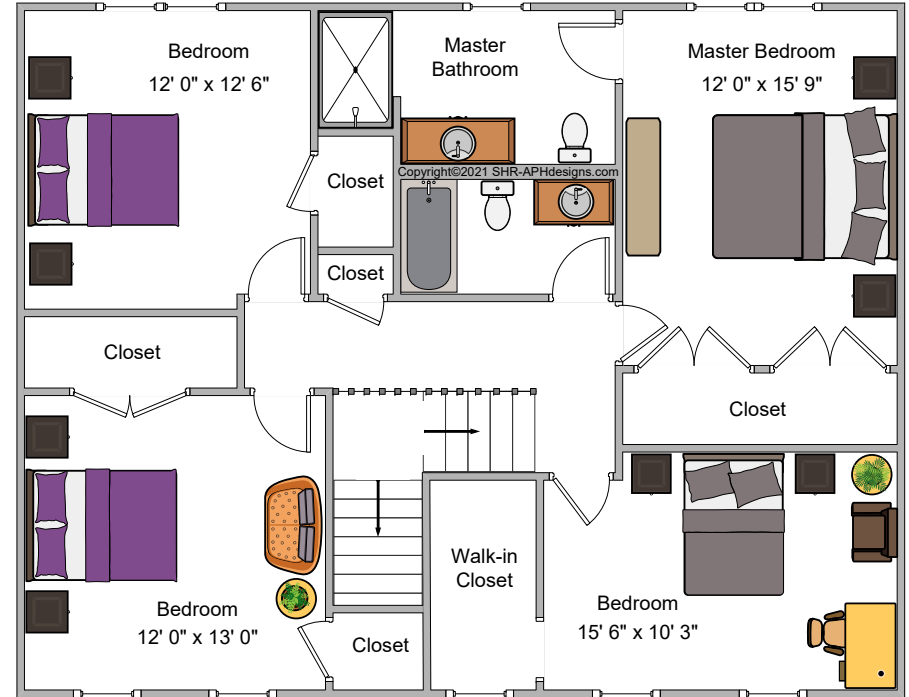

4934 Leeds Court Dunwoody, GA 30338

ALAN HANRATTY
PALMERHOUSE PROPERTIES
404.846.0000
ALAN@METROEXPERT.COM

BASEMENT LEVEL

UPPER LEVEL

**4934 Leeds Court
Dunwoody, GA 30338**

**ALAN HANRATTY
PALMERHOUSE PROPERTIES
404.846.0000
ALAN@METROEXPERT.COM**