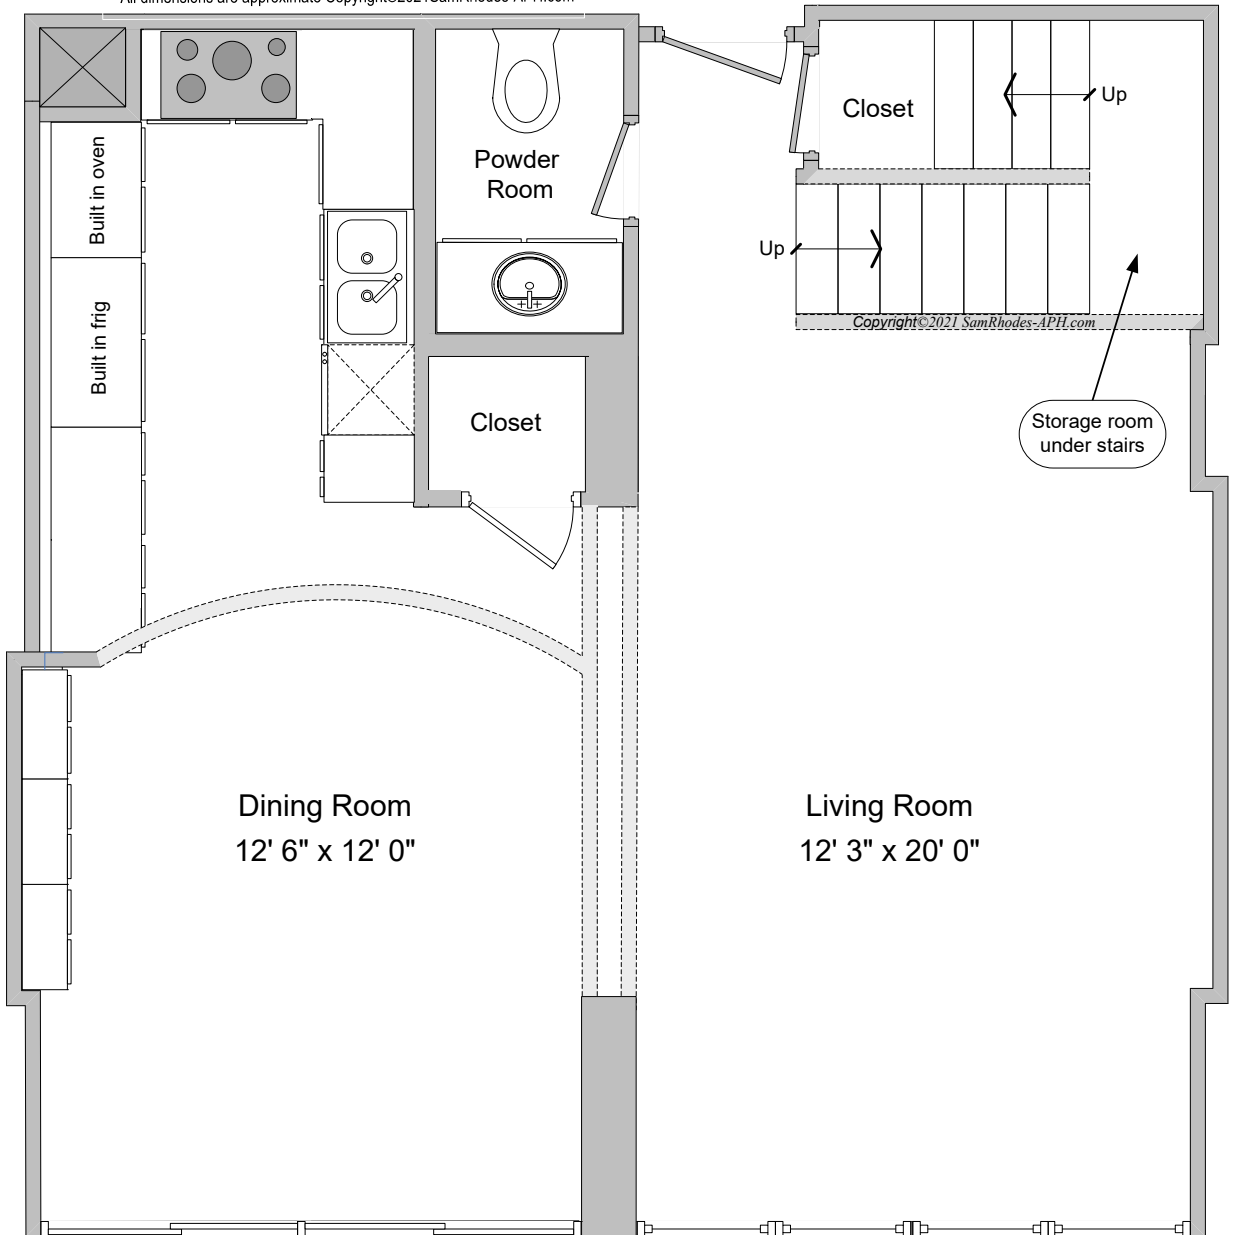

145 15th St NE, #1026, Atlanta, GA 30309
Colony House
Main Level

ALAN HANRATTY
PalmerHouse Properties
404.846.0000
ALAN@METROEXPERT.COM

All dimensions are approximate Copyright©2021SamRhodes-APH.com