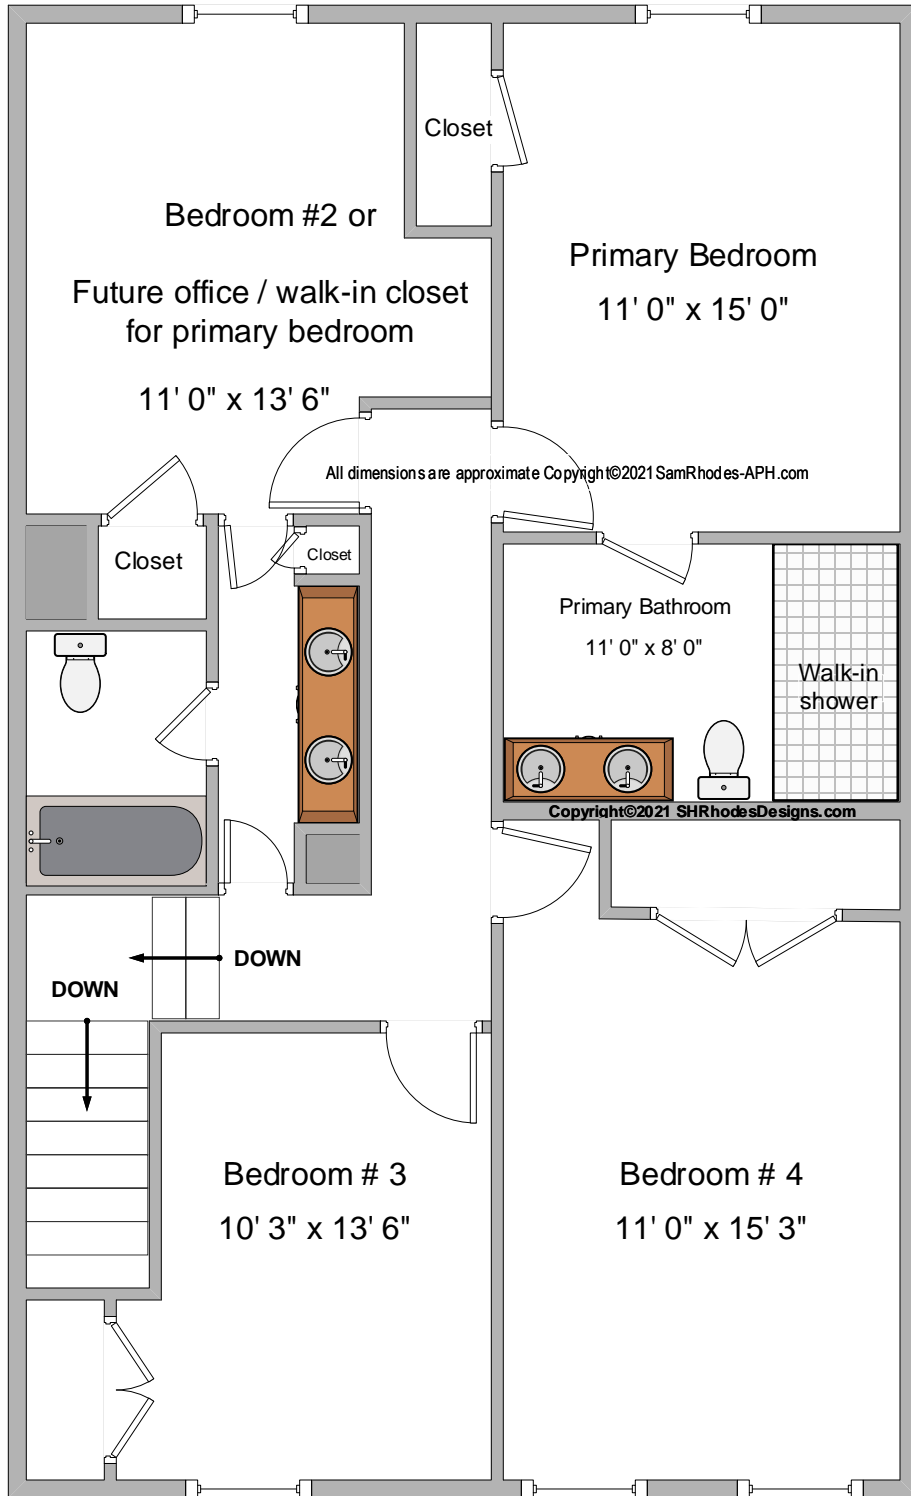

ALAN HANRATTY
PALMERHOUSE PROPERTIES
404.846.0000
ALAN@METROEXPERT.COM

Lion's Gate
In Druid Hills

8 Lullwater Place
Atlanta, GA 30307