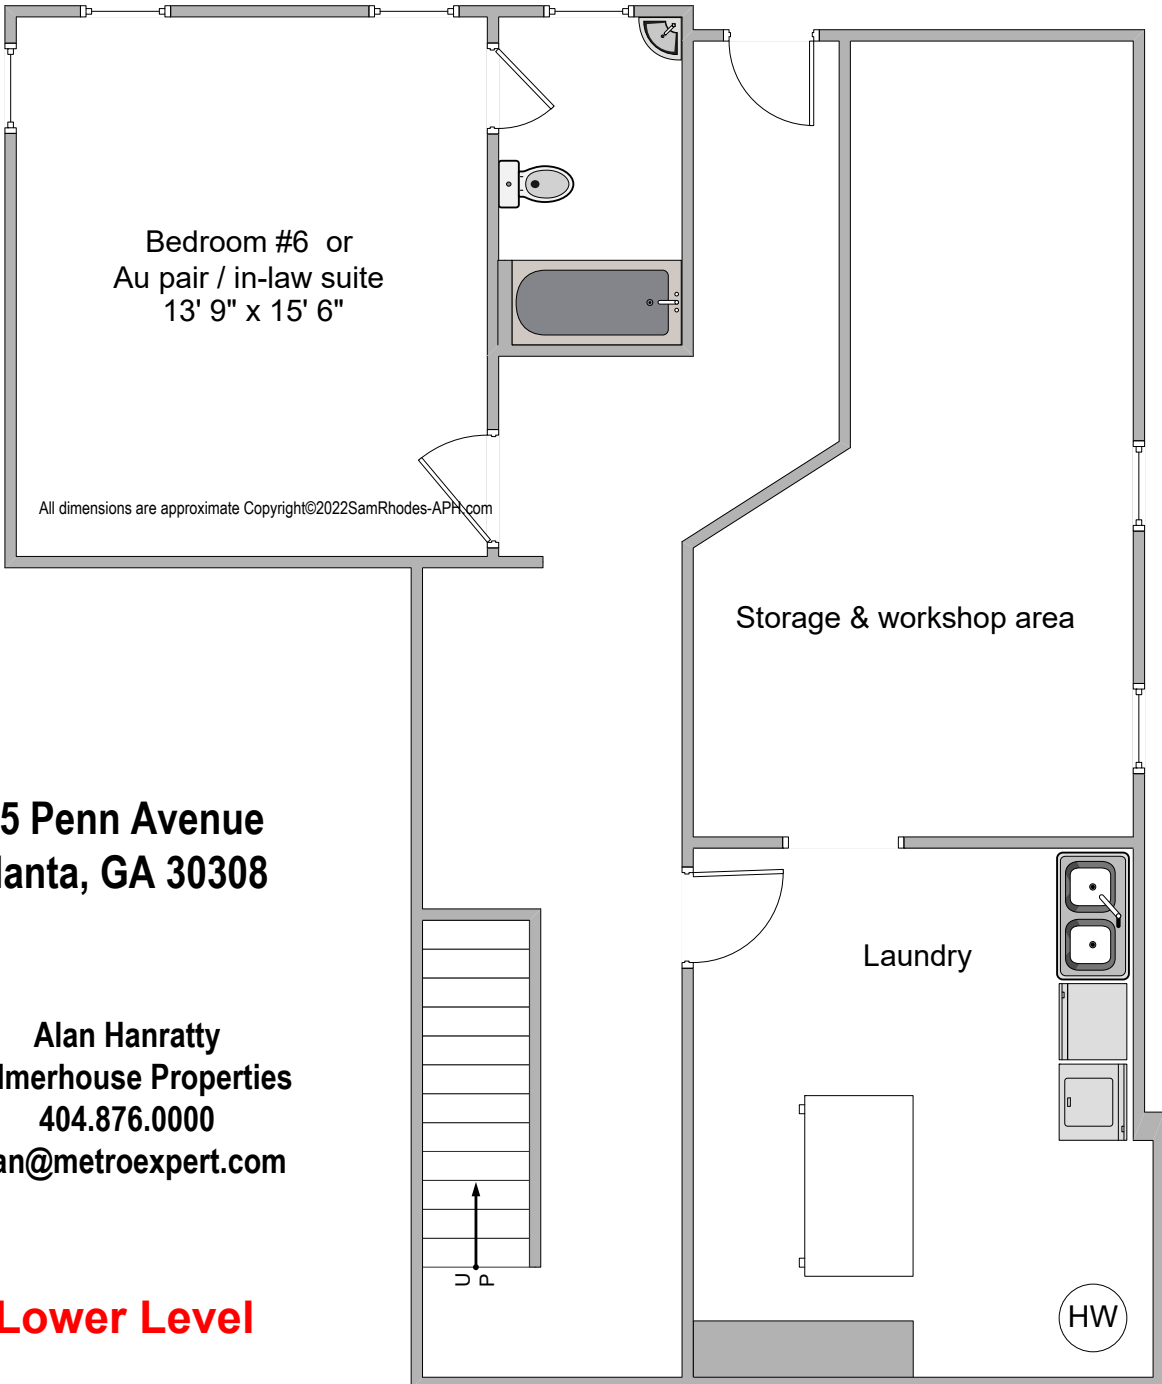

Bedroom #1 or TV / Den
13' 9" x 15' 11"

Bedroom #2
13' 0" x 15' 0"

Bedroom #3
13' 0" x 14' 0"

Dining Room
13' 4" x 14' 0"

Living Room
20' 0" x 14' 10"

Sunroom
7' 6" x 17' 0"

735 Penn Avenue
Atlanta, GA 30308

Bedroom #4 or Flex Room
16' 3" x 16' 3"

Loft / Office
16' 3" x 20' 0"

Bedroom #5 or future Primary Suite
34' 0" x 12' 0"

**735 Penn Avenue
Atlanta, GA 30308**

**Alan Hanratty
Palmerhouse Properties
404.876.0000
alan@metroexpert.com**

Upper Level

All dimensions are approximate Copyright©2022SamRhodes-APH.com

**735 Penn Avenue
Atlanta, GA 30308**

**Alan Hanratty
Palmerhouse Properties
404.876.0000
alan@metroexpert.com**

Lower Level

**735 Penn Avenue
Atlanta, GA 30308**