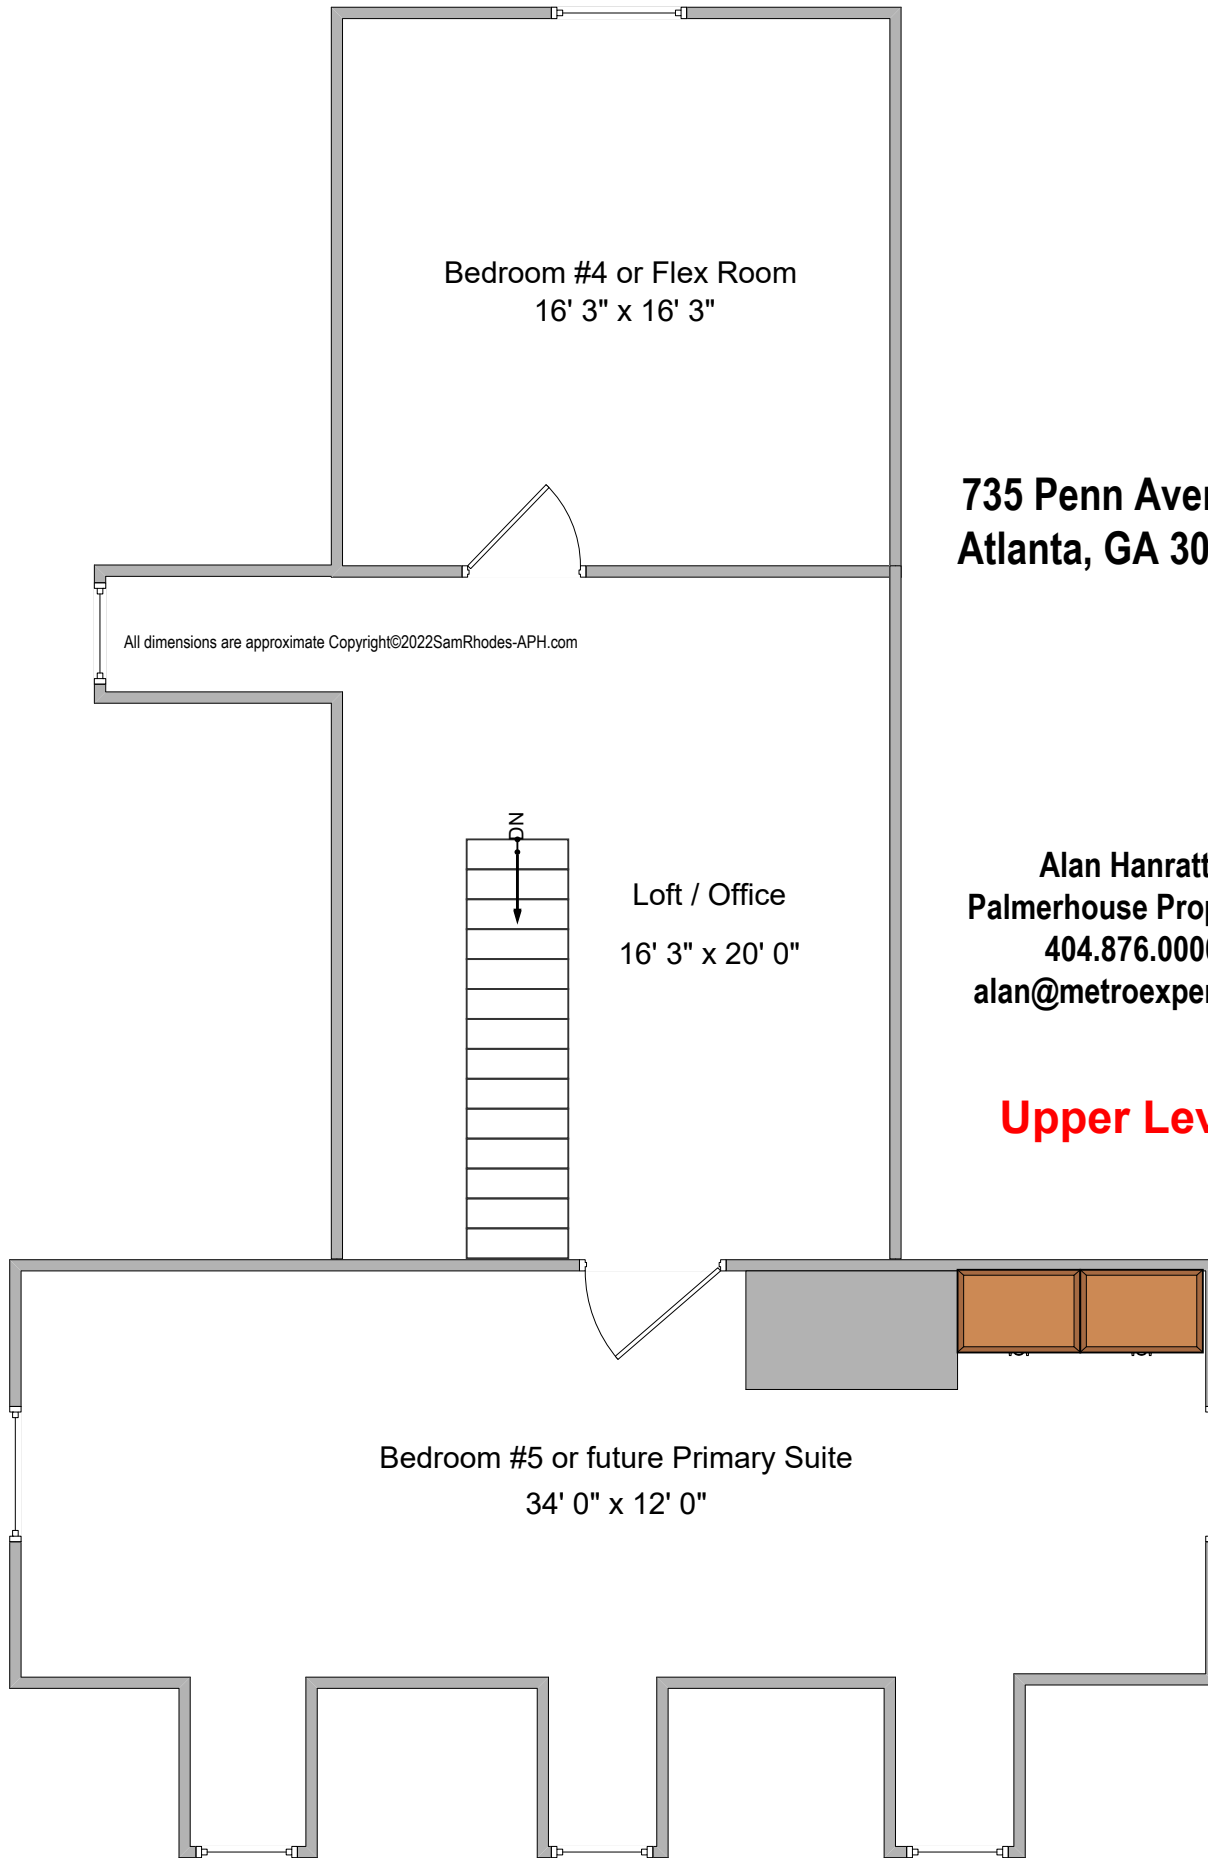

All dimensions are approximate Copyright©2022SamRhodes-APH.com

Bedroom #4 or Flex Room
16' 3" x 16' 3"

Loft / Office
16' 3" x 20' 0"

Bedroom #5 or future Primary Suite
34' 0" x 12' 0"

**735 Penn Avenue
Atlanta, GA 30308**

**Alan Hanratty
Palmerhouse Properties
404.876.0000
alan@metroexpert.com**

Upper Level